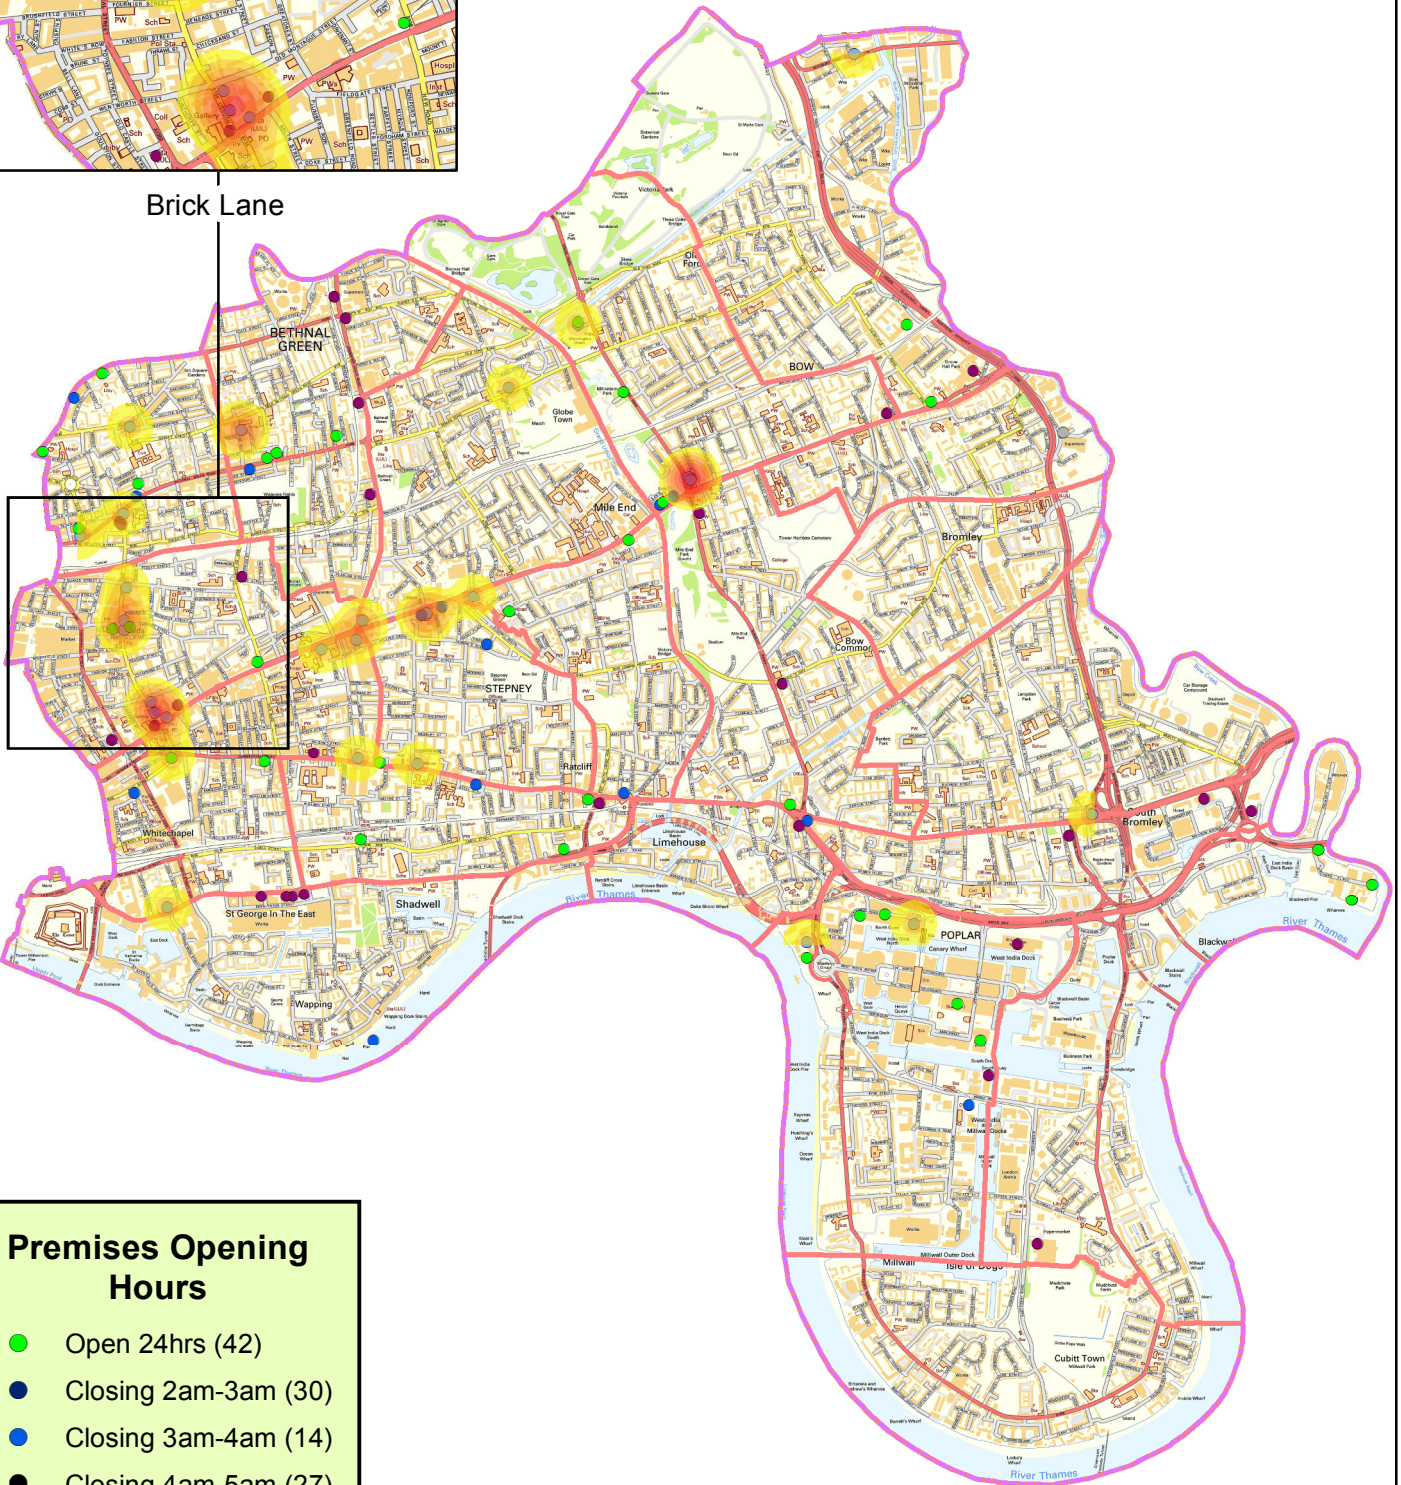

Apr 15 to Mar 16 ASB/Crime hotspot map for licensed premises between 2am and 3am

Brick Lane

Premises Opening Hours

- Open 24hrs (42)
- Closing 2am-3am (30)
- Closing 3am-4am (14)
- Closing 4am-5am (27)
- Closing 5am-6am (1)

- Ward Boundary
- Borough Boundary

Between April 2015 and March 2016 there were 180 incidents reported to the Council or Police relating to a licensed premises between the hours of 2am to 3am.

22.8% of all calls between this time period relate to licenced premises on Brick Lane (12.2%) and Bethnal Green Road (10.6%).