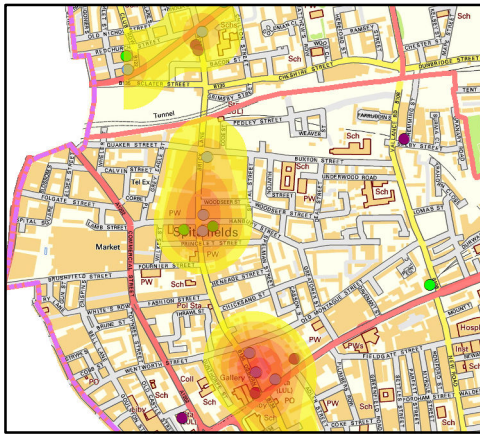

Apr 15 to Mar 16 ASB/Crime hotspot map for licensed premises between 2am and 3am

Brick Lane

Premises Opening Hours

- Open 24hrs (42)
- Closing 2am-3am (30)
- Closing 3am-4am (14)
- Closing 4am-5am (27)
- Closing 5am-6am (1)

- Ward Boundary
- Borough Boundary

Between April 2015 and March 2016 there were 180 incidents reported to the Council or Police relating to a licensed premises between the hours of 2am to 3am.

22.8% of all calls between this time period relate to licenced premises on Brick Lane (12.2%) and Bethnal Green Road (10.6%).