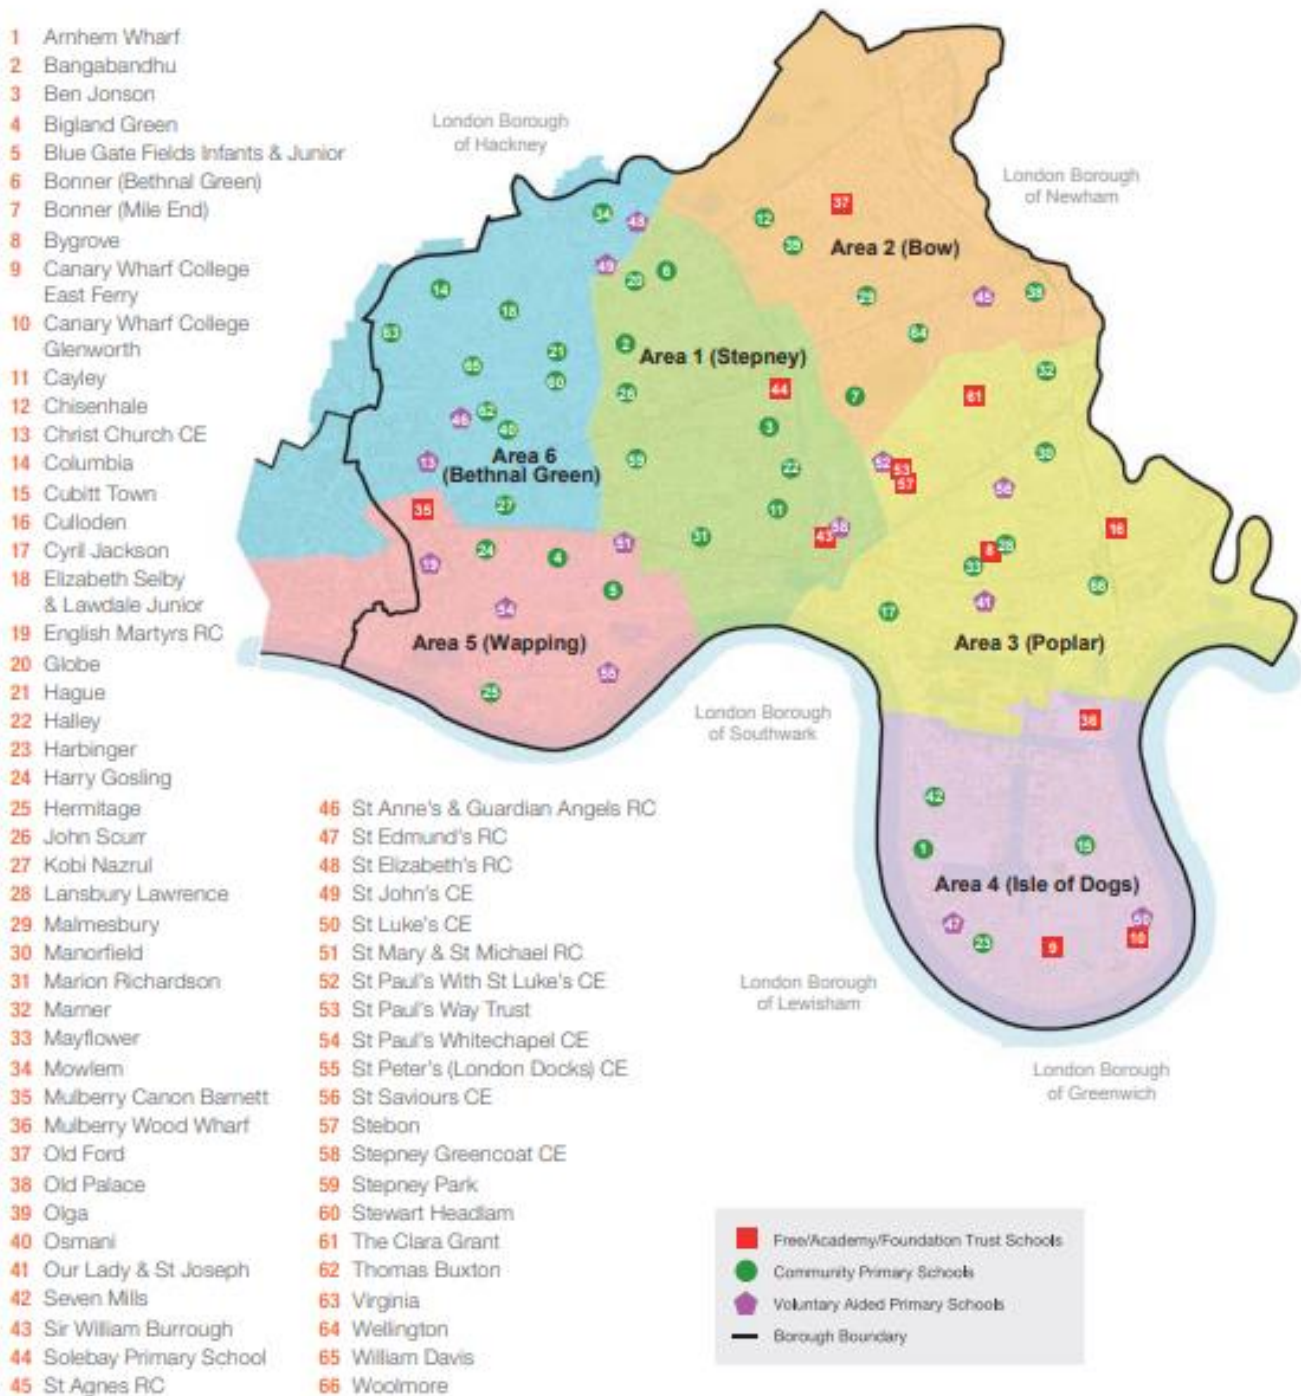

Appendix One - LBTH School Planning Areas

Primary

Secondary

Secondary schools

- A Bishop Challoner Catholic Federation of Schools
- B Bow School
- C Canary Wharf College Crossharbour
- D Central Foundation Girls' School
- E George Green's School
- F Langdon Park School
- G London Enterprise Academy
- H Morpeth School
- I Mulberry Academy London Dock
- J Mulberry Academy Shoreditch
- K Mulberry School for Girls
- L Mulberry Stepney Green Maths, Computing and Science College
- M Oaklands School
- N Stepney All Saints CofE Secondary School
- O St Paul's Way Trust School
- P Swanlea School
- Q Wapping High School

14-19 provision

- 1 East London Arts & Music
- 2 London East Alternative Provision (LEAP)
- 3 Mulberry University Technical College
- 4 New City College - Tower Hamlets

Registered independent secondary schools

- R Darul Hadee Latifiah
- S Jamiatul Ummah
- T London East Academy
- U London Islamic School
- V Madani Secondary Girls' School
- W Mahazina Ulbom London
- X River House Montessori School
- Y The Complete Works Independent School

Special schools

- S1 Beatrice Tate School
- S2 Ian Mikardo High School
- S3 Phoenix School