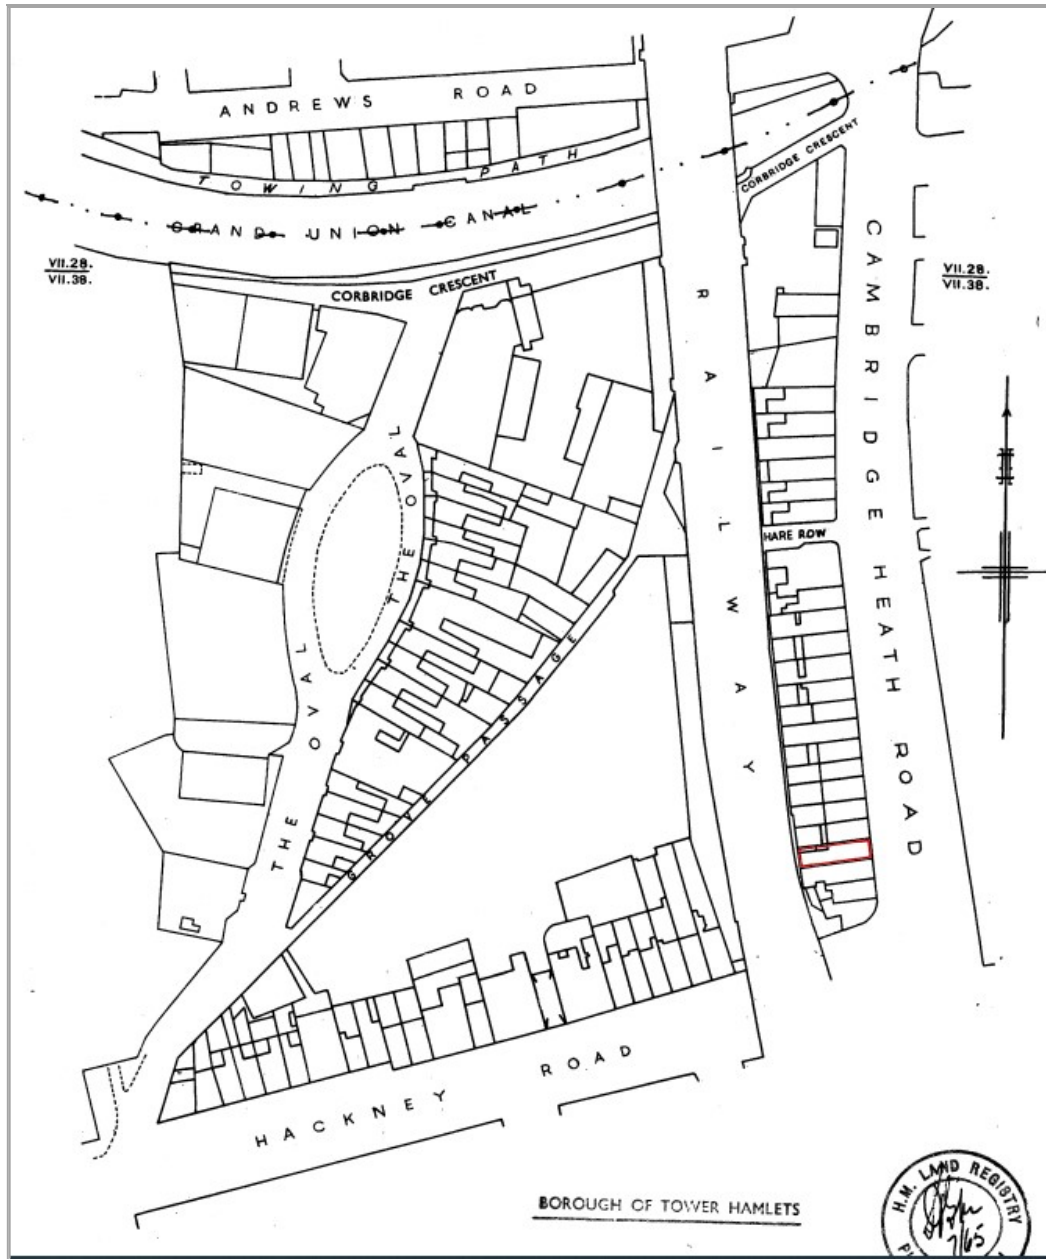

Site Location Plan – 479 Cambridge Heath Road, E2 9BU

**Breach of Condition Notice
ENF/22/00155**