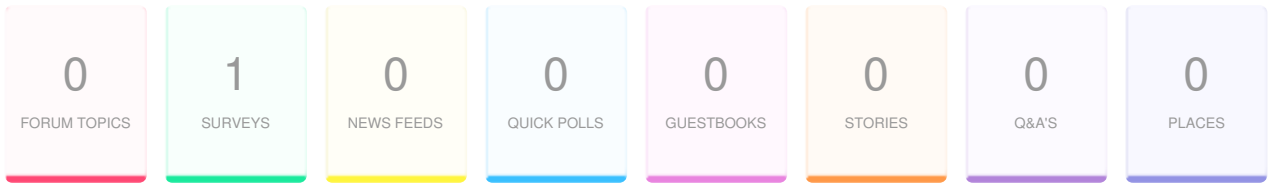

ENGAGEMENT TOOLS SUMMARY

SURVEYS SUMMARY	
1	Surveys
53	Contributors
53	Submissions

TOP 3 SURVEYS BASED ON CONTRIBUTORS
53
Contributors to
Take the survey