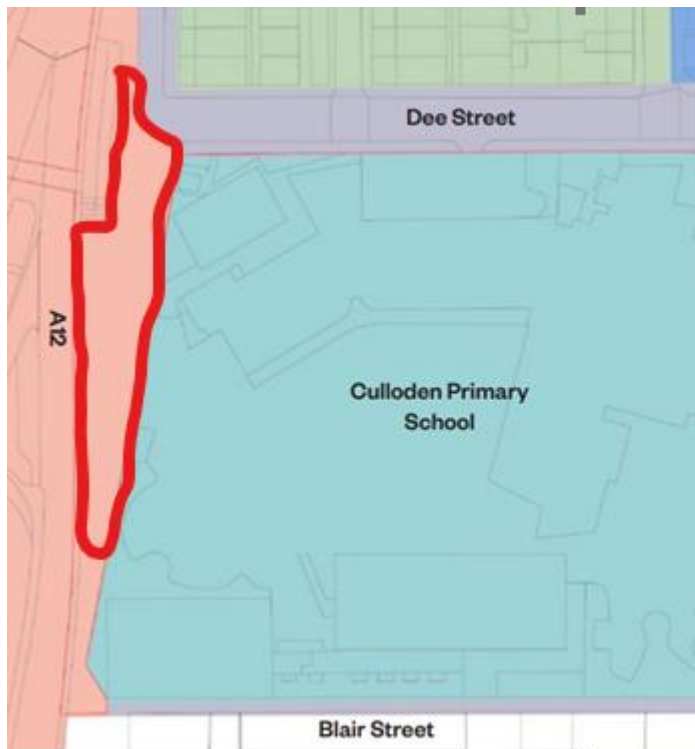

APPENDIX 1

Aberfeldy Parklet - Site Location and Concept Designs

1. Aberfeldy West illustrative masterplan (parklet location circled in red)

2. Aberfeldy Parklet Site Plans

NB: Funding will support the delivery of Phase A. Dee Street is outside of the project's current scope, but could be considered as a future extensions

3. Land Ownership Plan (parklet location outlined in red)

- Phase A Construction zones (Phasing and hoarding plan tbc)
- Phase A Meanwhile Project
- Phase A Ettrick Road Link
- Parklet Phase 1 - A12 edge - Local Infrastructure Fund
- Parklet expansion (Phase 2) - Dee Street

4. Outline plan

-  Opportunity for improving the setting of existing trees along Dee Street and the A12 edge
-  Opportunity for additional planting and greening
-  Potential for climbers and raised planters along the A12 edge
-  Main pedestrian route to and from school