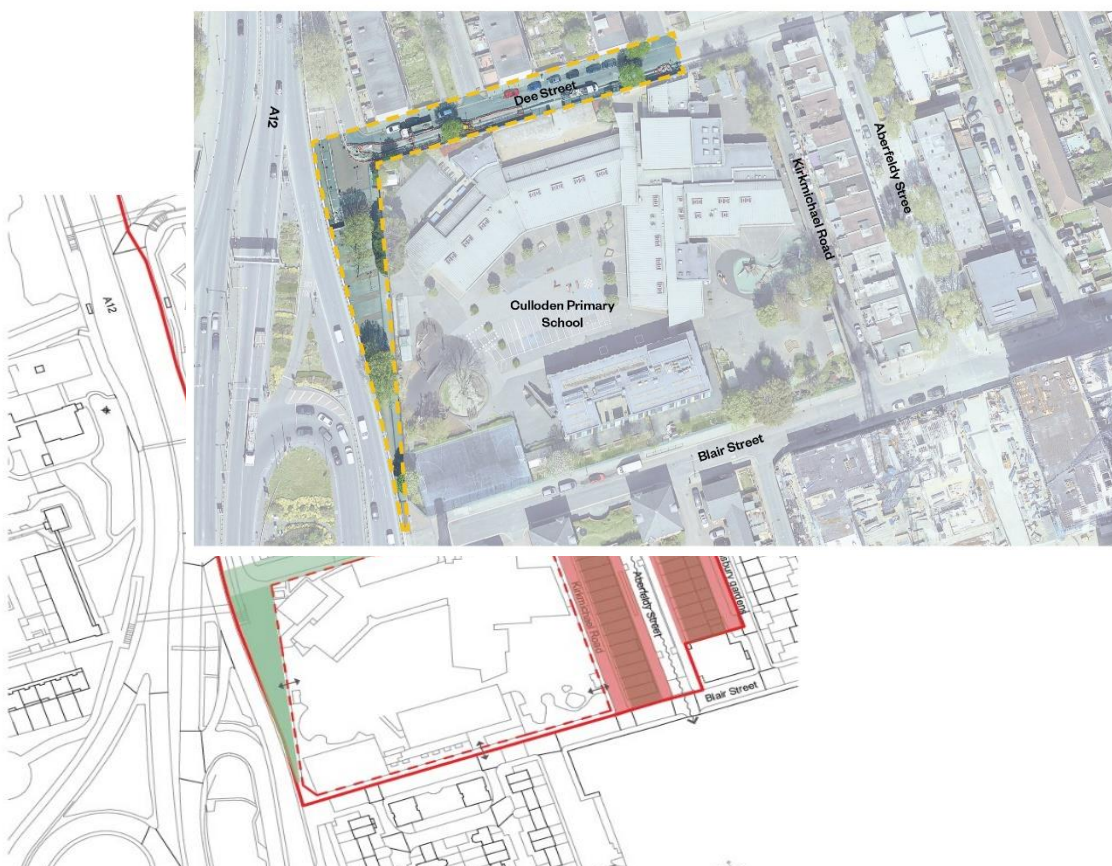

APPENDIX 1

Aberfeldy Parklet - Site Location and Concept Designs

1. Aberfeldy West illustrative masterplan (parklet location circled in red)

2. Aberfeldy Parklet Site Plans

NB: Funding will support the delivery of Phase A. Dee Street is outside of the project's current scope, but could be considered as a future extensions

3. Land Ownership Plan (parklet location outlined in red)

- Phase A Construction zones (Phasing and hoarding plan tbc)
- Phase A Meanwhile Project
- Phase A Ettrick Road Link
- Parklet Phase 1 - A12 edge - Local Infrastructure Fund
- Parklet expansion (Phase 2) - Dee Street

4. Outline plan

-  Opportunity for improving the setting of existing trees along Dee Street and the A12 edge
-  Opportunity for additional planting and greening
-  Potential for climbers and raised planters along the A12 edge
-  Main pedestrian route to and from school

Streetlife Green Screen System, or similar without seating provides vertical green

Streetlife Giant Flowerpots (height 47cm) with potential to be a lower height to act as seating

Betula pendula

Amelanchier lamarckii