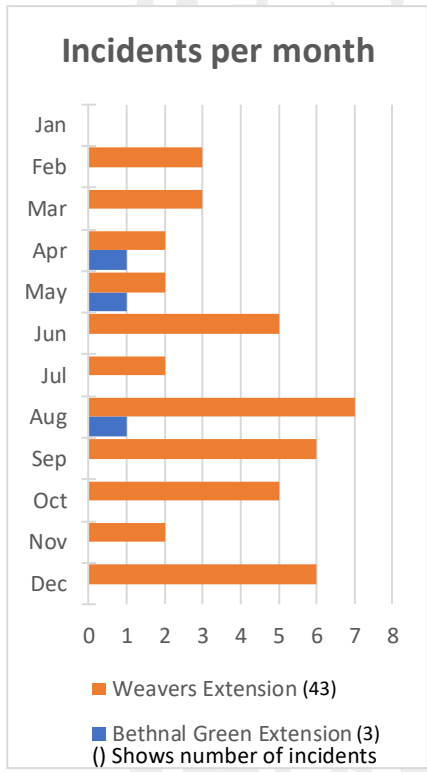

Bethnal Green & Weavers CIZ Extension Hotspot Map 2019

Legend

- Alcohol Licenced Premise
- Weavers Extension
- Bethnal Green Extension

Hotspot Key

- Low
- Medium
- High

In 2019 there were 43 incidents of crime or ASB linked to an alcohol licensed premise within the Weavers CIZ extension and 3 in the Bethnal Green extension.