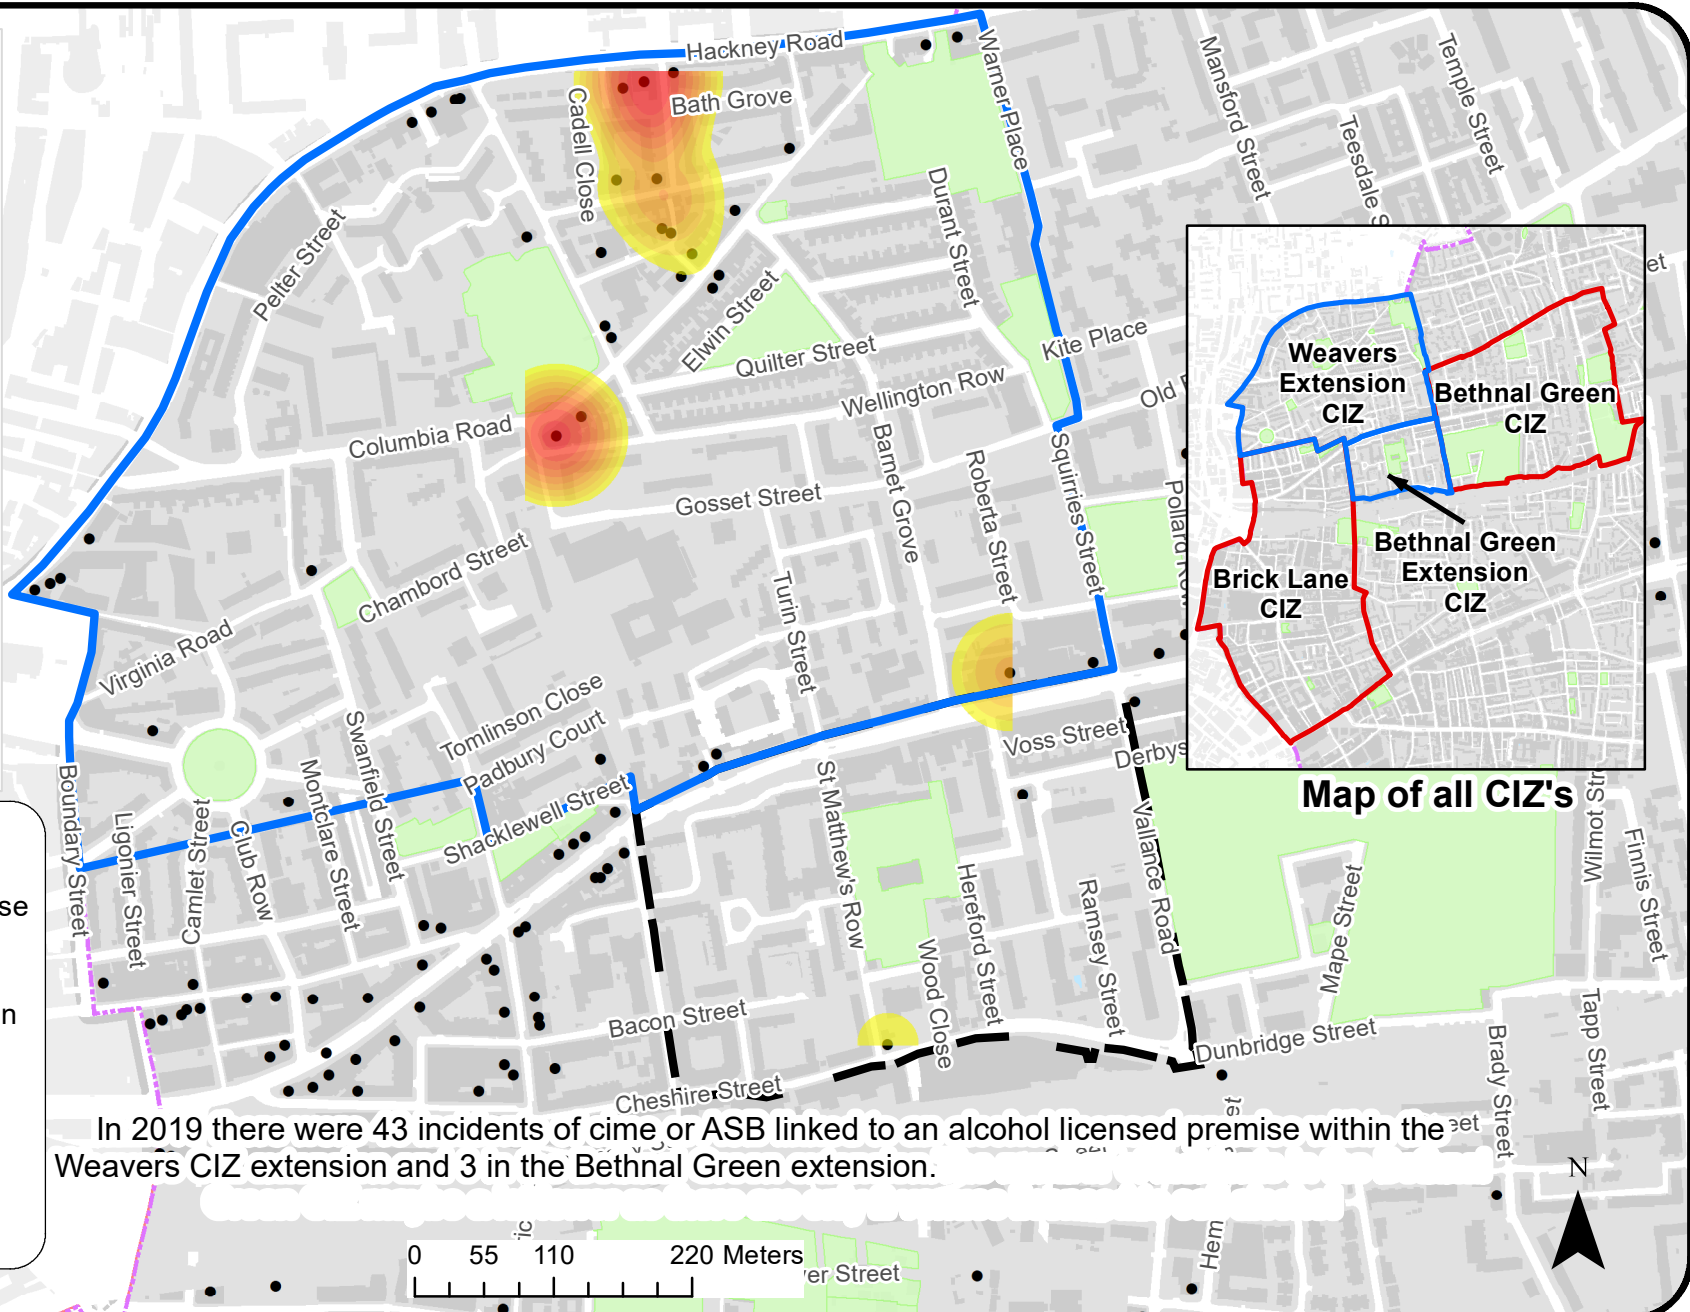

Bethnal Green & Weavers CIZ Extension Hotspot Map 2019

Legend

- Alcohol Licenced Premise
- Weavers Extension
- Bethnal Green Extension

Hotspot Key

- Low
- Medium
- High

In 2019 there were 43 incidents of crime or ASB linked to an alcohol licensed premise within the Weavers CIZ extension and 3 in the Bethnal Green extension.