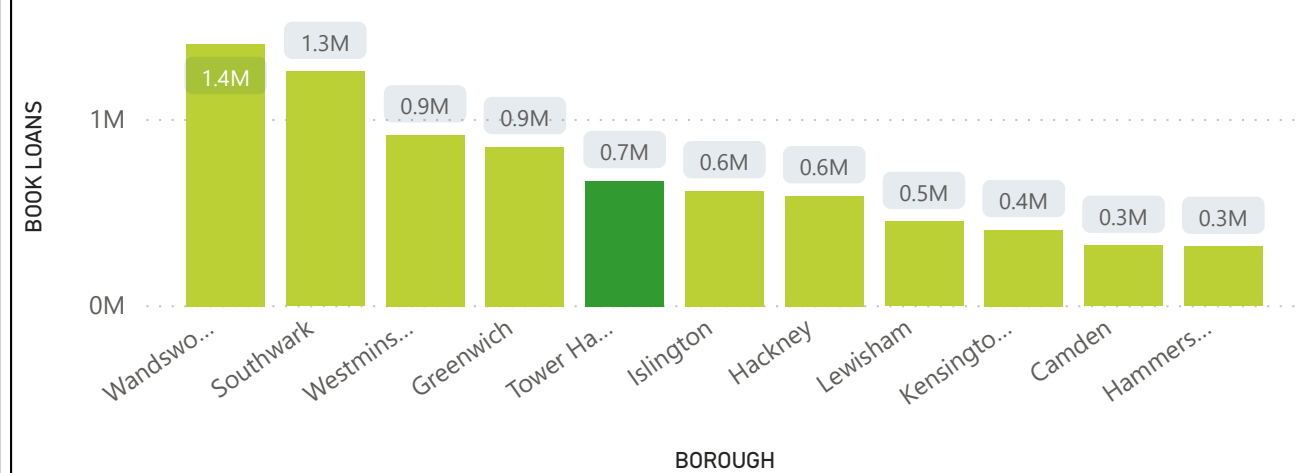

Idea Store Data and Insight

October 2020

Local Authority comparison data

BOROUGH	VISITS	BOOK LOANS	ALL SITES AS PART OF STATUTORY SERVICE	OPEN 60+ HOURS	OPEN 45-59 HOURS	OPEN 30-44 HOURS	OPEN 10-29 HOURS
Camden	1171589	325780	9	1	4	3	1
Greenwich	2541630	855773	12	-	5	6	1
Hackney	1636184	591638	8	3	4	1	-
Hammersmith & Fulham	1012346	320658	4	3	1	-	-
Islington	1065699	619049	10	-	3	5	2
Kensington & Chelsea	801280	409952	6	-	4	-	2
Lambeth			9	n/a	n/a	n/a	n/a
Lewisham	2012709	454005	13	5	2	4	2
Southwark	1989494	1259821	11	5	1	2	3
Tower Hamlets	1872583	673540	8	5	2	1	-
Wandsworth	1344066	1406791	11	-	5	6	-
Westminster	1871364	918783	11	3	7	1	-

Visits by borough

Loans by borough

Visits by year, month and day comparison

Average visits per day (Jan - Mar 2020)

Site ● Idea Store Bow ● Idea Store Canary Wharf ● Idea Store Chrisp Street ● Idea Store Watney Market ● Idea Store Whitechapel

Total visits by month (2019/20)

Site Name	April	May	June	July	August	September	October	November	December	January	February	March	Total
Idea Store Whitechapel	38754	43301	41335	45149	40284	40424	45428	32945	32945	41326	42805	27479	472175
Idea Store Chrisp Street	28696	27867	29436	32012	30520	31444	33310	29806	23618	30202	30772	21911	349594
Idea Store Watney Market	23647	28799	27841	22011	25997	27838	25166	29208	21899	23528	20744	13516	290194
Idea Store Bow	24835	25349	24191	26532	25296	25567	27289	26495	18724	26306	24012	12354	286950
Idea Store Canary Wharf	23129	22574	20765	20809	21365	22741	22555	21675	20526	22969	21303	9667	250078
Bethnal Green Library	9468	10962	10157	10677	9484	9352	11313	10303	5960	8617	7517	5892	109702
Cubitt Town Library	3862	3509	3044	4336	4328	4055	4253	4181	2930	3821	3831	2501	44651
Total	152391	162361	156769	161526	157274	161421	169314	154613	126602	156769	150984	93320	1803344