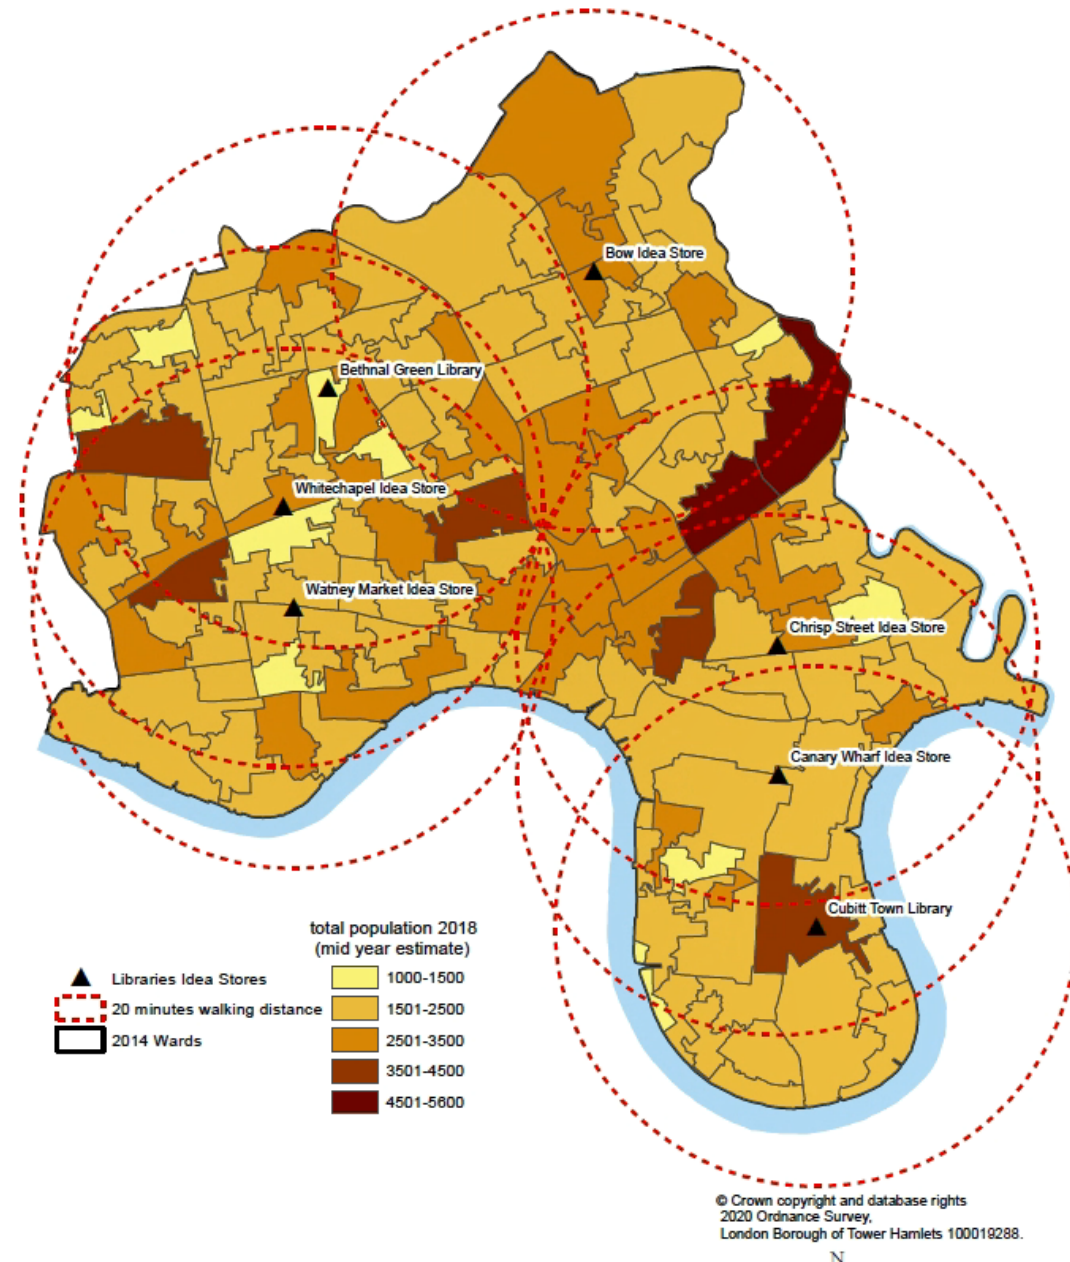

Idea Store Data and Insight

October 2020

Local Authority comparison data

BOROUGH	VISITS	BOOK LOANS	ALL SITES AS PART OF STATUTORY SERVICE	OPEN 60+ HOURS	OPEN 45-59 HOURS	OPEN 30-44 HOURS	OPEN 10-29 HOURS
Camden	1171589	325780	9	1	4	3	1
Greenwich	2541630	855773	12	-	5	6	1
Hackney	1636184	591638	8	3	4	1	-
Hammersmith & Fulham	1012346	320658	4	3	1	-	-
Islington	1065699	619049	10	-	3	5	2
Kensington & Chelsea	801280	409952	6	-	4	-	2
Lambeth			9	n/a	n/a	n/a	n/a
Lewisham	2012709	454005	13	5	2	4	2
Southwark	1989494	1259821	11	5	1	2	3
Tower Hamlets	1872583	673540	8	5	2	1	-
Wandsworth	1344066	1406791	11	-	5	6	-
Westminster	1871364	918783	11	3	7	1	-

Site	Postcodes in 500m radius
Bethnal Green Library	352
Cubitt Town Library	185
Idea Store Bow	582
Idea Store Canary Wharf	200
Idea Store Chrisp Street	257
Idea Store Watney Market	361
Idea Store Whitechapel	1164
Total	3101

Please note: postcodes in the surrounding area is a rough proxy for population only. Housing tenure has a significant impact on the number of people who live at each postcode.

We do not currently have population data at a local level and subsequently we can only use postcodes as an indication of population.

Members by age category

Age category ● 16 and under ● Over 16

Current Idea Store and Library sites

About this map

This map shows 20 minute walking buffer zones around each site in Tower Hamlets. It is designed to give a rough indication of site coverage across the borough. It is calculated based on an average walking pace and as the crow flies rather than by road / footpath network (something we are keen to develop later on).