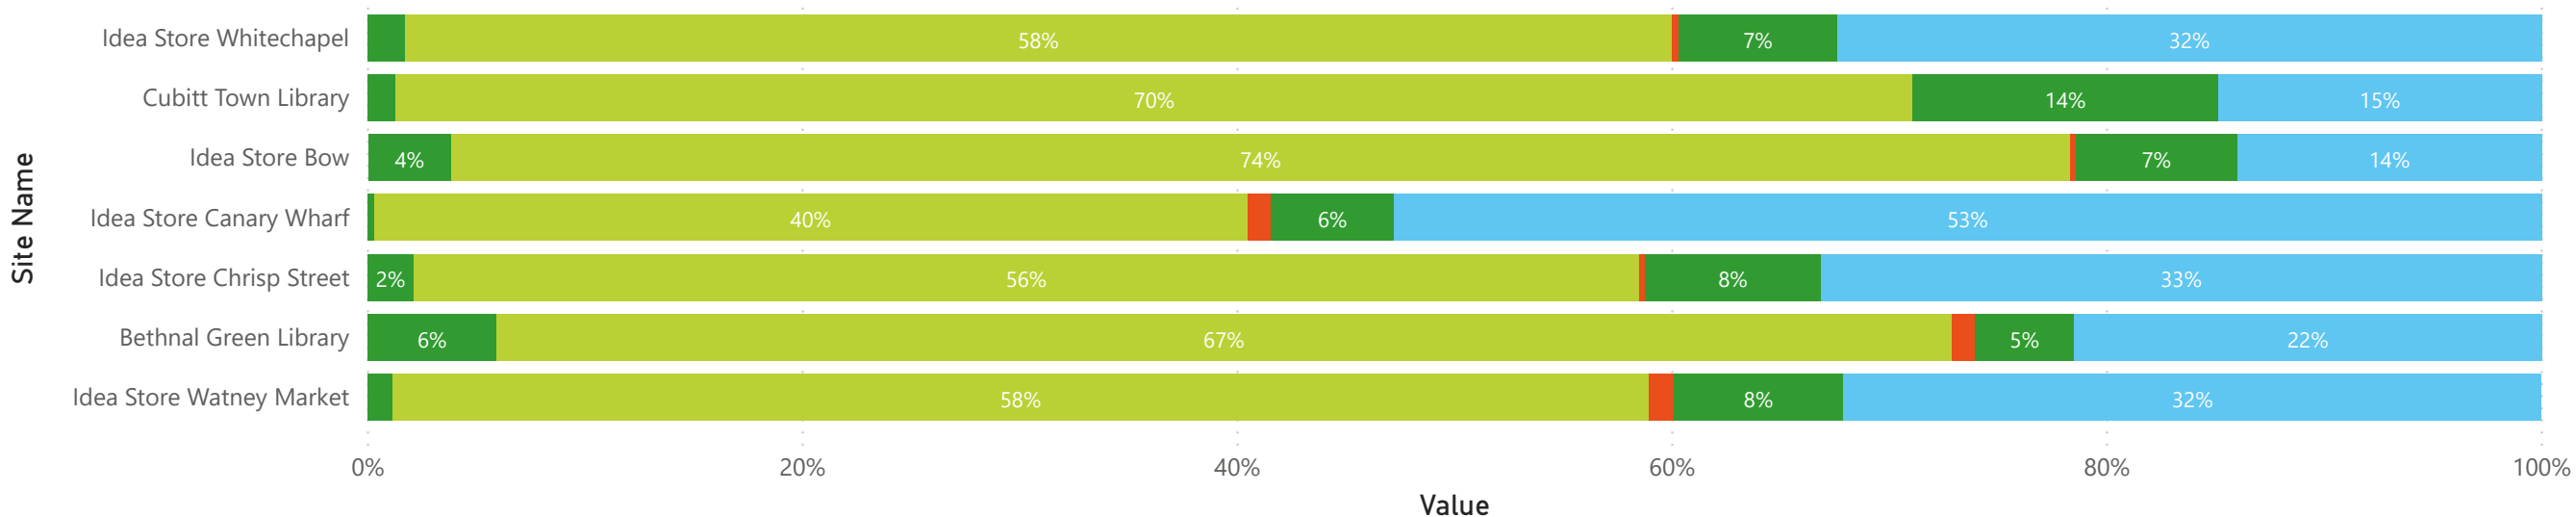

Travel and demographics

Preferred method of transport

Response ● Bicycle ● On foot ● Other ● Private transport, e.g. car, motorbike ● Public transport, e.g. bus, train, metro / tram