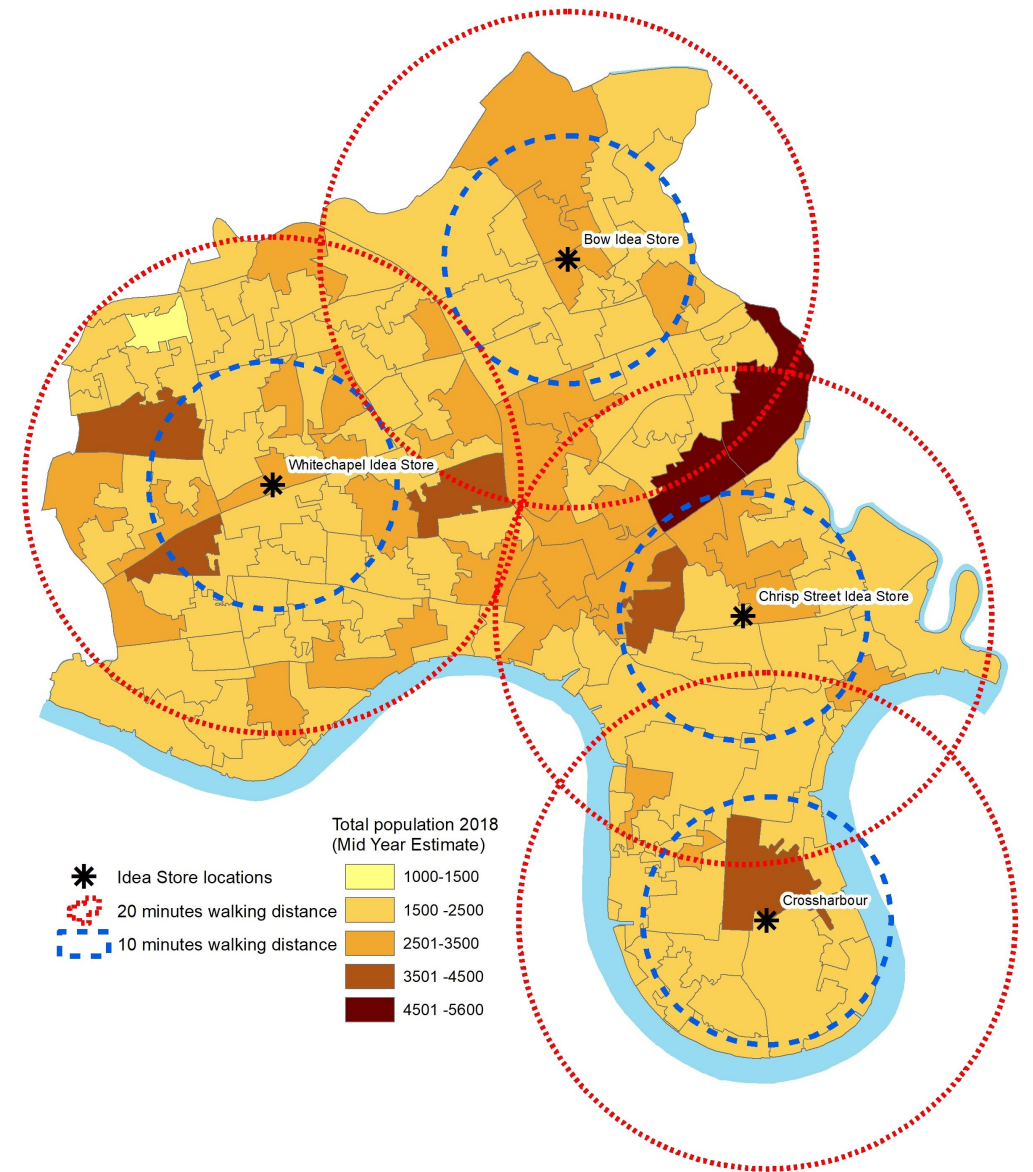

Idea Store Data and Insight

October 2020

Local Authority comparison data

BOROUGH	VISITS	BOOK LOANS	ALL SITES AS PART OF STATUTORY SERVICE	OPEN 60+ HOURS	OPEN 45-59 HOURS	OPEN 30-44 HOURS	OPEN 10-29 HOURS
Camden	1171589	325780	9	1	4	3	1
Greenwich	2541630	855773	12	-	5	6	1
Hackney	1636184	591638	8	3	4	1	-
Hammersmith & Fulham	1012346	320658	4	3	1	-	-
Islington	1065699	619049	10	-	3	5	2
Kensington & Chelsea	801280	409952	6	-	4	-	2
Lambeth			9	n/a	n/a	n/a	n/a
Lewisham	2012709	454005	13	5	2	4	2
Southwark	1989494	1259821	11	5	1	2	3
Tower Hamlets	1872583	673540	8	5	2	1	-
Wandsworth	1344066	1406791	11	-	5	6	-
Westminster	1871364	918783	11	3	7	1	-

Members by age category

Age category ● 16 and under ● Over 16

Current Idea Store and Library sites

About this map

This map shows 20 minute walking buffer zones around each site in Tower Hamlets. It is designed to give a rough indication of site coverage across the borough. It is calculated based on an average walking pace and as the crow flies rather than by road / footpath network (something we are keen to develop later on).

An additional layer showing population at LSOA level has been overlaid to provide an indication of population within each of these buffer zones. The population data is dated 2018.

Situation if library sites and Watney Market close

© Crown copyright and database rights
2020 Ordnance Survey,
London Borough of Tower Hamlets 100019288.

N

Possible future vision of Idea Store sites

© Crown copyright and database rights
2020 Ordnance Survey,
London Borough of Tower Hamlets 100019288.