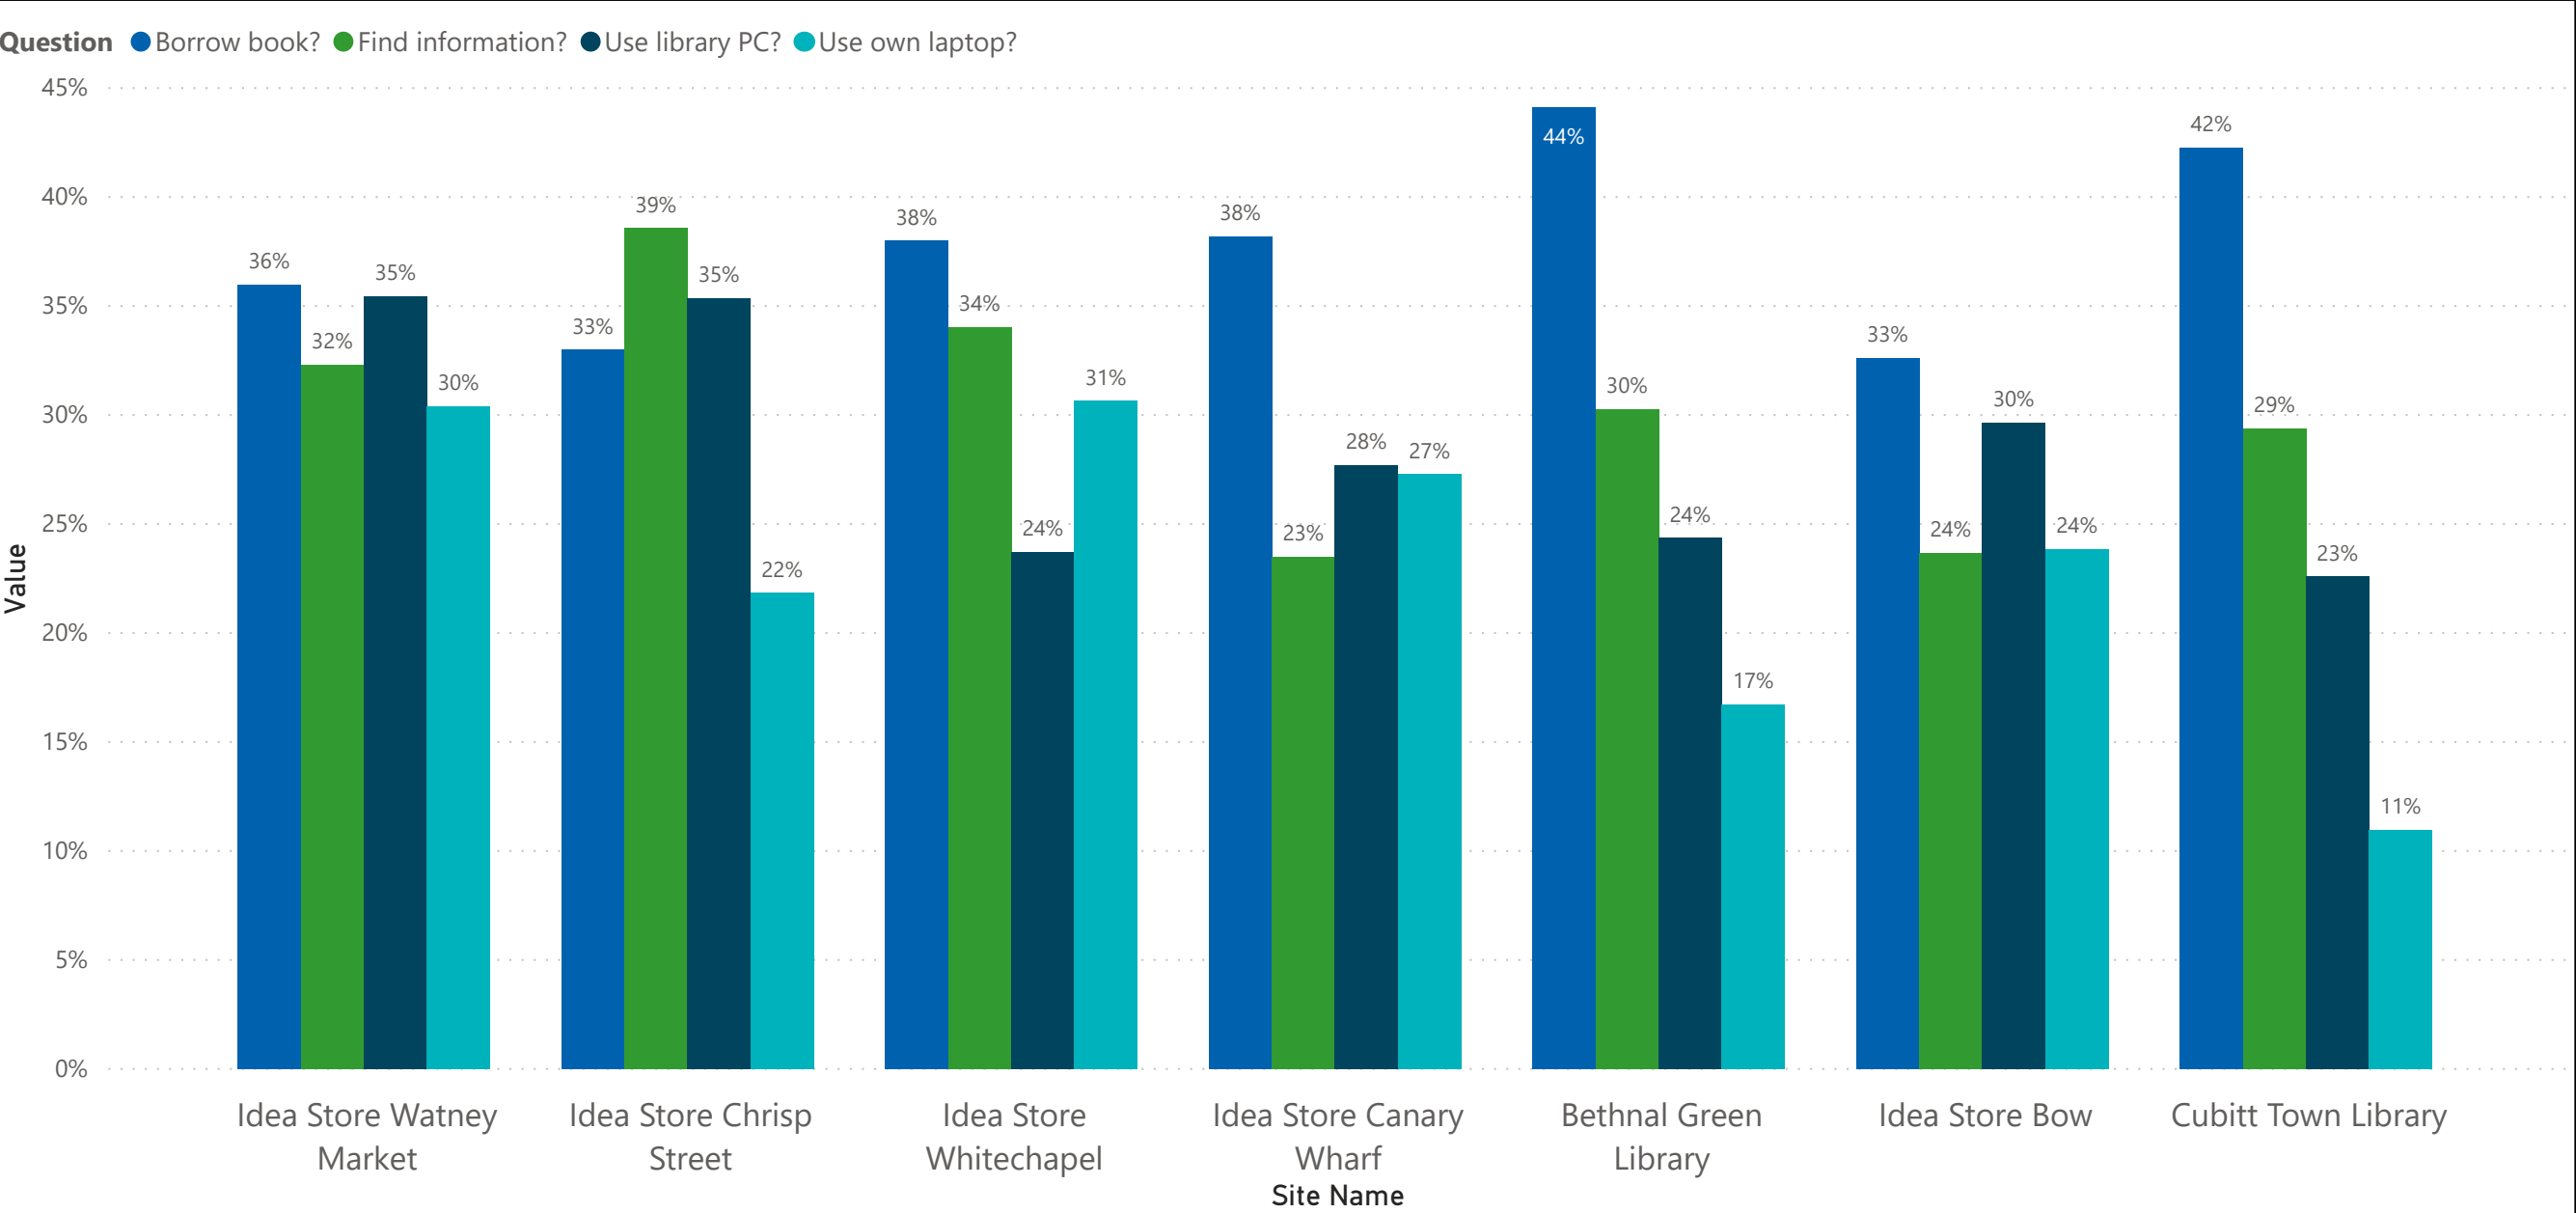

Reason for visit