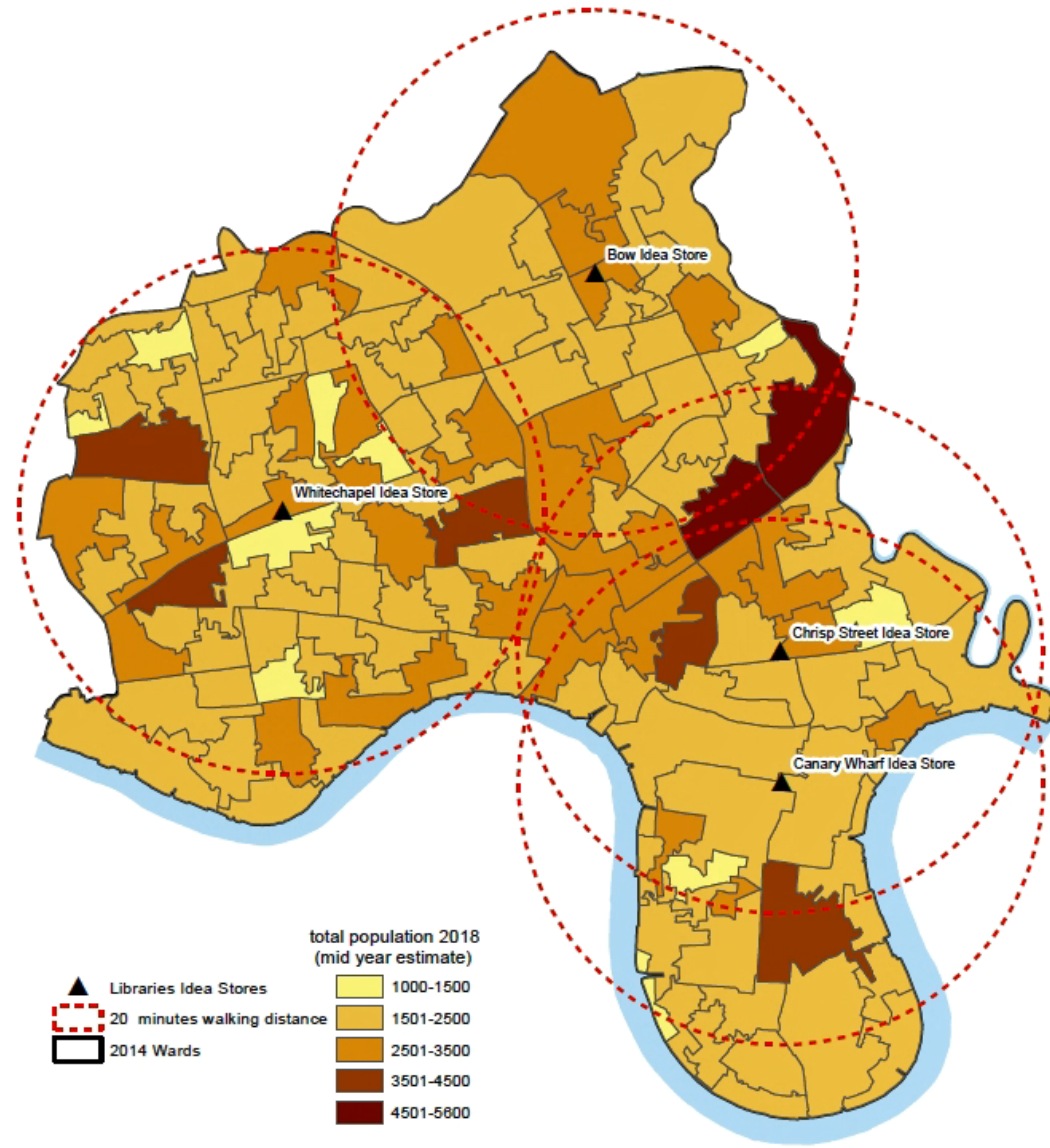

Idea Store Data and Insight

October 2020

Local Authority comparison data

BOROUGH	VISITS	BOOK LOANS	ALL SITES AS PART OF STATUTORY SERVICE	OPEN 60+ HOURS	OPEN 45-59 HOURS	OPEN 30-44 HOURS	OPEN 10-29 HOURS
Camden	1171589	325780	9	1	4	3	1
Greenwich	2541630	855773	12	-	5	6	1
Hackney	1636184	591638	8	3	4	1	-
Hammersmith & Fulham	1012346	320658	4	3	1	-	-
Islington	1065699	619049	10	-	3	5	2
Kensington & Chelsea	801280	409952	6	-	4	-	2
Lambeth			9	n/a	n/a	n/a	n/a
Lewisham	2012709	454005	13	5	2	4	2
Southwark	1989494	1259821	11	5	1	2	3
Tower Hamlets	1872583	673540	8	5	2	1	-
Wandsworth	1344066	1406791	11	-	5	6	-
Westminster	1871364	918783	11	3	7	1	-

Please note: postcodes in the surrounding area is a rough proxy for population only. Housing tenure has a significant impact on the number of people who live at each postcode.

We do not currently have population data at a local level and subsequently we can only use postcodes as an indication of population.

Members by age category

Age category ● 16 and under ● Over 16

Current Idea Store and Library sites

About this map

This map shows 20 minute walking buffer zones around each site in Tower Hamlets. It is designed to give a rough indication of site coverage across the borough. It is calculated based on an average walking pace and as the crow flies rather than by road / footpath network (something we are keen to develop later on).

An additional layer showing population at LSOA level has been overlaid to provide an indication of population within each of these buffer zones. The population data is dated 2018.

Situation if library sites and Watney Market close