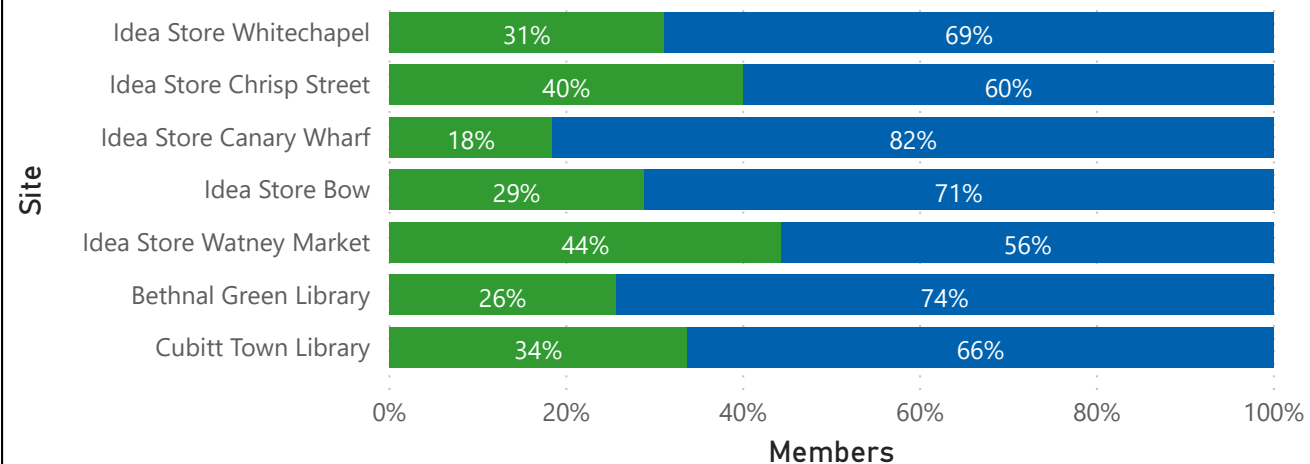

Members by age category

Age category ● 16 and under ● Over 16