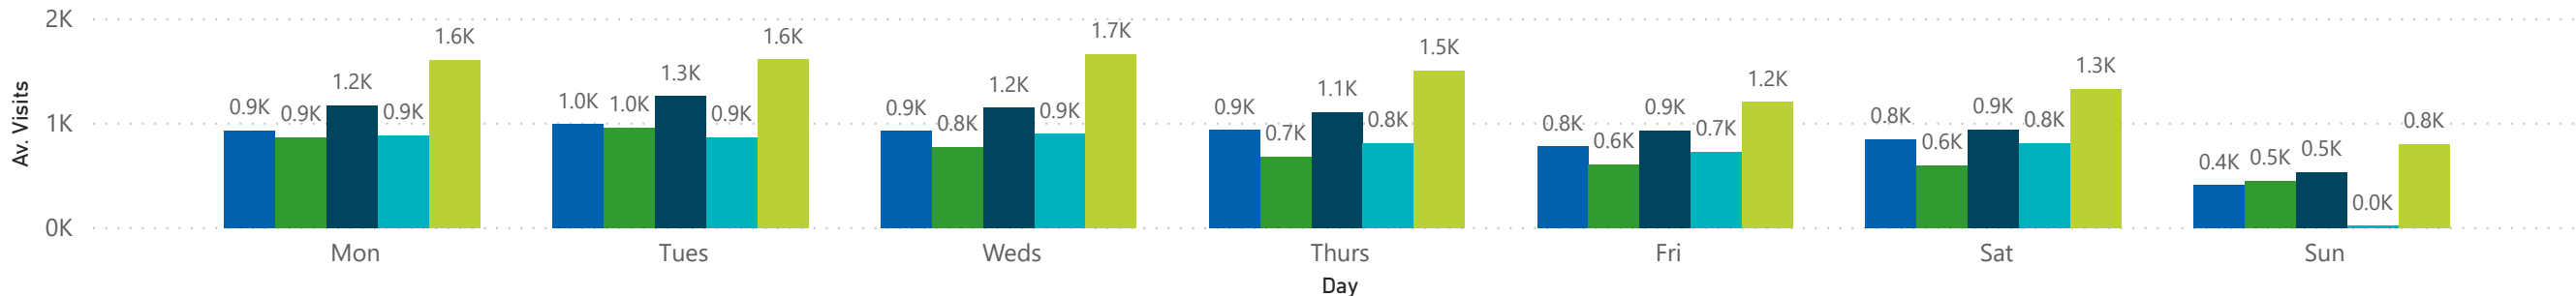

Idea Store Data and Insight

October 2020

Local Authority comparison data

BOROUGH	VISITS	BOOK LOANS	ALL SITES AS PART OF STATUTORY SERVICE	OPEN 60+ HOURS	OPEN 45-59 HOURS	OPEN 30-44 HOURS	OPEN 10-29 HOURS
Camden	1171589	325780	9	1	4	3	1
Greenwich	2541630	855773	12	-	5	6	1
Hackney	1636184	591638	8	3	4	1	-
Hammersmith & Fulham	1012346	320658	4	3	1	-	-
Islington	1065699	619049	10	-	3	5	2
Kensington & Chelsea	801280	409952	6	-	4	-	2
Lambeth			9	n/a	n/a	n/a	n/a
Lewisham	2012709	454005	13	5	2	4	2
Southwark	1989494	1259821	11	5	1	2	3
Tower Hamlets	1872583	673540	8	5	2	1	-
Wandsworth	1344066	1406791	11	-	5	6	-
Westminster	1871364	918783	11	3	7	1	-

Visits by borough

Loans by borough

Visits by year, month and day comparison

Average visits per day (Jan - Mar 2020)

Site ● Idea Store Bow ● Idea Store Canary Wharf ● Idea Store Chrisp Street ● Idea Store Watney Market ● Idea Store Whitechapel

Total visits by month (2019/20)

Site Name	April	May	June	July	August	September	October	November	December	January	February	March	Total
Idea Store Whitechapel	38754	43301	41335	45149	40284	40424	45428	32945	32945	41326	42805	27479	472175
Idea Store Chrisp Street	28696	27867	29436	32012	30520	31444	33310	29806	23618	30202	30772	21911	349594
Idea Store Watney Market	23647	28799	27841	22011	25997	27838	25166	29208	21899	23528	20744	13516	290194
Idea Store Bow	24835	25349	24191	26532	25296	25567	27289	26495	18724	26306	24012	12354	286950
Idea Store Canary Wharf	23129	22574	20765	20809	21365	22741	22555	21675	20526	22969	21303	9667	250078
Bethnal Green Library	9468	10962	10157	10677	9484	9352	11313	10303	5960	8617	7517	5892	109702
Cubitt Town Library	3862	3509	3044	4336	4328	4055	4253	4181	2930	3821	3831	2501	44651
Total	152391	162361	156769	161526	157274	161421	169314	154613	126602	156769	150984	93320	1803344