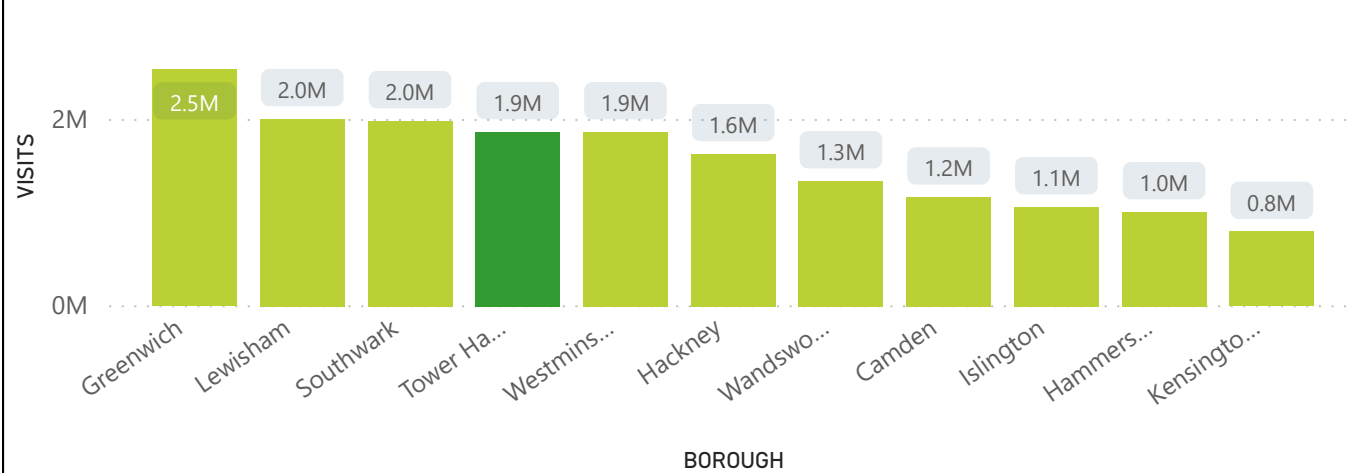

Idea Store Data and Insight

October 2020

Local Authority comparison data

BOROUGH	VISITS	BOOK LOANS	ALL SITES AS PART OF STATUTORY SERVICE	OPEN 60+ HOURS	OPEN 45-59 HOURS	OPEN 30-44 HOURS	OPEN 10-29 HOURS
Camden	1171589	325780	9	1	4	3	1
Greenwich	2541630	855773	12	-	5	6	1
Hackney	1636184	591638	8	3	4	1	-
Hammersmith & Fulham	1012346	320658	4	3	1	-	-
Islington	1065699	619049	10	-	3	5	2
Kensington & Chelsea	801280	409952	6	-	4	-	2
Lambeth			9	n/a	n/a	n/a	n/a
Lewisham	2012709	454005	13	5	2	4	2
Southwark	1989494	1259821	11	5	1	2	3
Tower Hamlets	1872583	673540	8	5	2	1	-
Wandsworth	1344066	1406791	11	-	5	6	-
Westminster	1871364	918783	11	3	7	1	-

Visits by borough

Loans by borough

Visits by year, month and day comparison

Average visits per day (Jan - Mar 2020)

Site ● Idea Store Bow ● Idea Store Canary Wharf ● Idea Store Chrisp Street ● Idea Store Watney Market ● Idea Store Whitechapel

Total visits by month (2019/20)

Site Name	April	May	June	July	August	September	October	November	December	January	February	March	Total
Idea Store Whitechapel	38754	43301	41335	45149	40284	40424	45428	32945	32945	41326	42805	27479	472175
Idea Store Chrisp Street	28696	27867	29436	32012	30520	31444	33310	29806	23618	30202	30772	21911	349594
Idea Store Watney Market	23647	28799	27841	22011	25997	27838	25166	29208	21899	23528	20744	13516	290194
Idea Store Bow	24835	25349	24191	26532	25296	25567	27289	26495	18724	26306	24012	12354	286950
Idea Store Canary Wharf	23129	22574	20765	20809	21365	22741	22555	21675	20526	22969	21303	9667	250078
Bethnal Green Library	9468	10962	10157	10677	9484	9352	11313	10303	5960	8617	7517	5892	109702
Cubitt Town Library	3862	3509	3044	4336	4328	4055	4253	4181	2930	3821	3831	2501	44651
Total	152391	162361	156769	161526	157274	161421	169314	154613	126602	156769	150984	93320	1803344