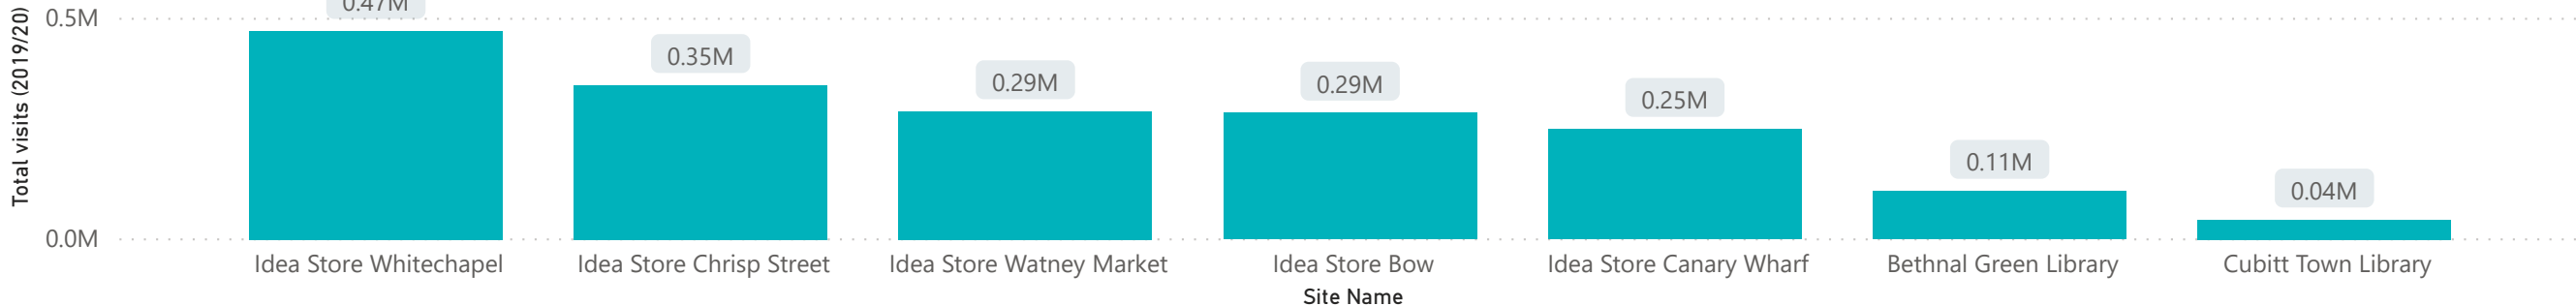

Idea Store Data and Insight

October 2020

Local Authority comparison data

BOROUGH	VISITS	BOOK LOANS	ALL SITES AS PART OF STATUTORY SERVICE	OPEN 60+ HOURS	OPEN 45-59 HOURS	OPEN 30-44 HOURS	OPEN 10-29 HOURS
Camden	1171589	325780	9	1	4	3	1
Greenwich	2541630	855773	12	-	5	6	1
Hackney	1636184	591638	8	3	4	1	-
Hammersmith & Fulham	1012346	320658	4	3	1	-	-
Islington	1065699	619049	10	-	3	5	2
Kensington & Chelsea	801280	409952	6	-	4	-	2
Lambeth			9	n/a	n/a	n/a	n/a
Lewisham	2012709	454005	13	5	2	4	2
Southwark	1989494	1259821	11	5	1	2	3
Tower Hamlets	1872583	673540	8	5	2	1	-
Wandsworth	1344066	1406791	11	-	5	6	-
Westminster	1871364	918783	11	3	7	1	-

Visits by borough

Loans by borough

Visits by year, month and day comparison

Average visits per day (Jan - Mar 2020)

Site ● Idea Store Bow ● Idea Store Canary Wharf ● Idea Store Chrisp Street ● Idea Store Watney Market ● Idea Store Whitechapel

Total visits by month (2019/20)

Site Name	April	May	June	July	August	September	October	November	December	January	February	March	Total
Idea Store Whitechapel	38754	43301	41335	45149	40284	40424	45428	32945	32945	41326	42805	27479	472175
Idea Store Chrisp Street	28696	27867	29436	32012	30520	31444	33310	29806	23618	30202	30772	21911	349594
Idea Store Watney Market	23647	28799	27841	22011	25997	27838	25166	29208	21899	23528	20744	13516	290194
Idea Store Bow	24835	25349	24191	26532	25296	25567	27289	26495	18724	26306	24012	12354	286950
Idea Store Canary Wharf	23129	22574	20765	20809	21365	22741	22555	21675	20526	22969	21303	9667	250078
Bethnal Green Library	9468	10962	10157	10677	9484	9352	11313	10303	5960	8617	7517	5892	109702
Cubitt Town Library	3862	3509	3044	4336	4328	4055	4253	4181	2930	3821	3831	2501	44651
Total	152391	162361	156769	161526	157274	161421	169314	154613	126602	156769	150984	93320	1803344