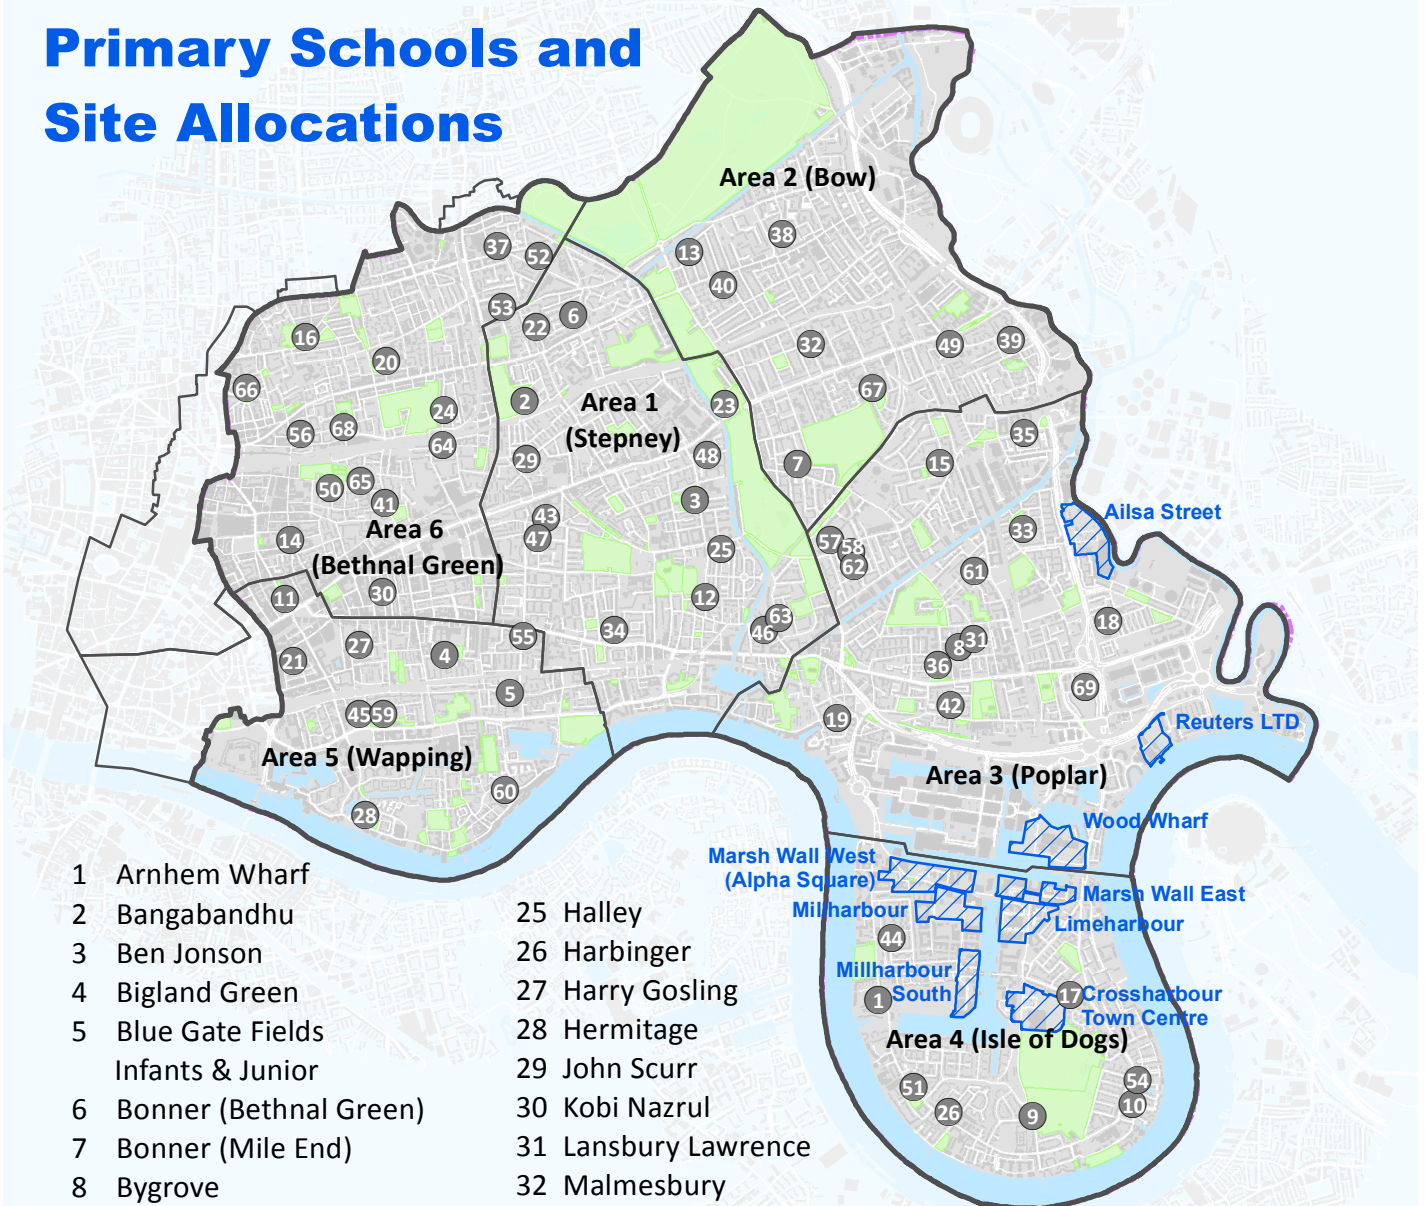

Primary Schools and Site Allocations

- | | | |
|--|-------------------------|---------------------------------|
| 1 Arnhem Wharf | 25 Halley | 52 St Elizabeth's RC |
| 2 Bangabandhu | 26 Harbinger | 53 St John's CofE |
| 3 Ben Jonson | 27 Harry Gosling | 54 St Luke's CofE |
| 4 Bigland Green | 28 Hermitage | 55 St Mary's & St Michael's |
| 5 Blue Gate Fields
Infants & Junior | 29 John Scurr | 56 St Matthias CofE |
| 6 Bonner (Bethnal Green) | 30 Kobi Nazrul | 57 St Paul with St Luke CofE |
| 7 Bonner (Mile End) | 31 Lansbury Lawrence | 58 St Paul's Way Foundation |
| 8 Bygrove | 32 Malmesbury | 59 St Paul's Whitechapel CofE |
| 9 Canary Wharf College
East Ferry | 33 Manorfield | 60 St Peter's London Docks CofE |
| 10 Canary Wharf College
Glenworth | 34 Marion Richardson | 61 St Saviour's CofE |
| 11 Canon Barnett | 35 Marner | 62 Stebon |
| 12 Cayley | 36 Mayflower | 63 Stepney Greencoat CofE |
| 13 Chisenhale | 37 Mowlem | 64 Stewart Headlam |
| 14 Christ Church CofE | 38 Old Ford | 65 Thomas Buxton |
| 15 The Clara Grant | 39 Old Palace | 66 Virginia |
| 16 Columbia | 40 Olga | 67 Wellington |
| 17 Cubitt Town Infants & Junior | 41 Osmani | 68 William Davis |
| 18 Culloden | 42 Our Lady & St Joseph | 69 Woolmore |
| 19 Cyril Jackson | 43 Redlands | |
| 20 Elizabeth Selby &
Lawdale Junior | 44 Seven Mills | |
| 21 English Martyrs RC | 45 Shapla | |
| 22 Globe | 46 Sir William Burrough | |
| 23 Guardian Angels RC | 47 Smithy | |
| 24 Hague | 48 Solebay | |
| | 49 St Agnes RC | |
| | 50 St Anne RC | |
| | 51 St Edmund RC | |