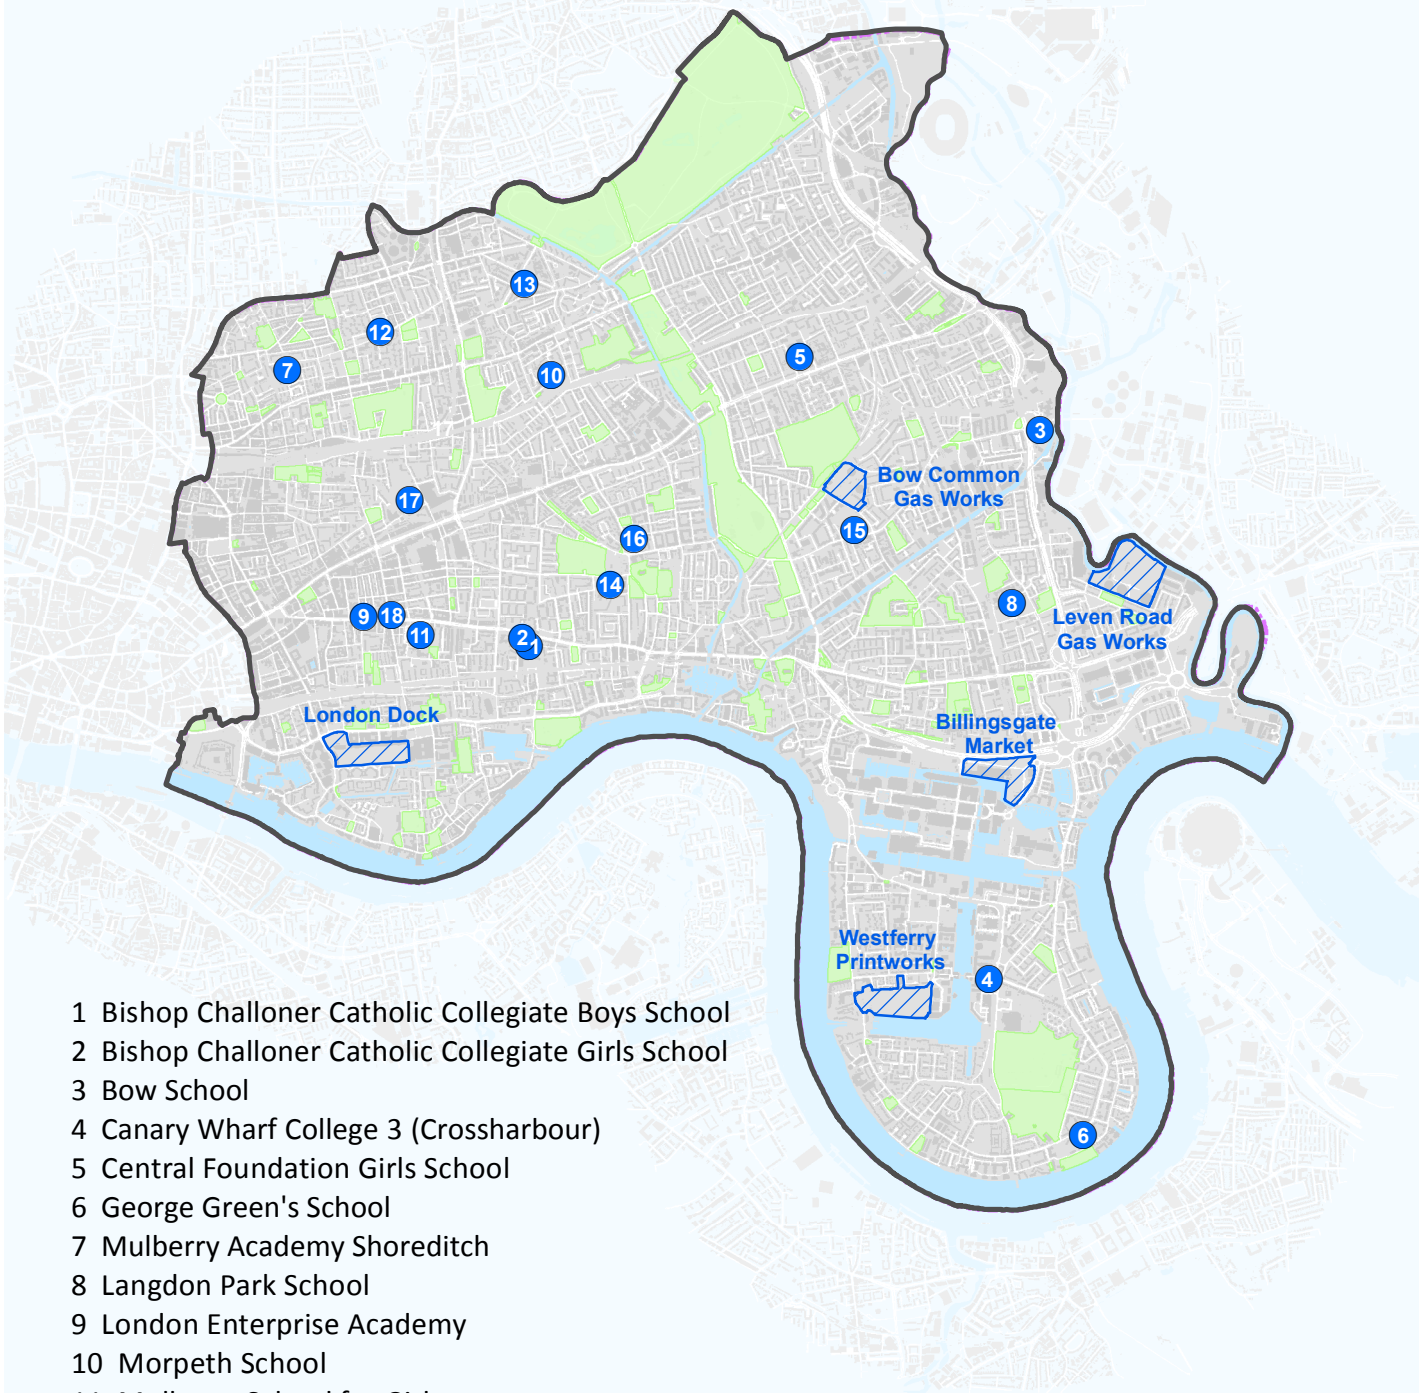

Secondary Schools and Site Allocations

- 1 Bishop Challoner Catholic Collegiate Boys School
- 2 Bishop Challoner Catholic Collegiate Girls School
- 3 Bow School
- 4 Canary Wharf College 3 (Crossharbour)
- 5 Central Foundation Girls School
- 6 George Green's School
- 7 Mulberry Academy Shoreditch
- 8 Langdon Park School
- 9 London Enterprise Academy
- 10 Morpeth School
- 11 Mulberry School for Girls
- 12 Oaklands School
- 13 Raine's Foundation School
- 14 Sir John Cass Foundation and Redcoat C of E
- 15 St Paul's Way Trust School
- 16 Stepney Green Mathematics and Computing College
- 17 Swanlea School
- 18 Wapping High School