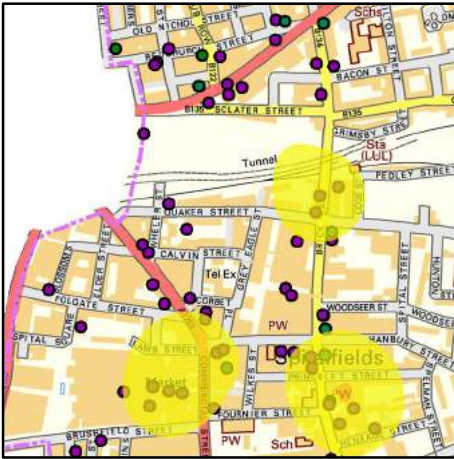

Between April 2016 and March 2017 there has been 162 incidents reported to the Council or Police relating to a licensed premises between the hours of midnight to 1am. Brick Lane has the highest concentration of incidents with a total of 20 incidents which equates to 12.3% of all incidents in the borough. There were also 10 reported incidents by fast food restaurants in close proximity to Mile End Tube Station.

Apr 16 to Mar 17 ASB/Crime hotspot map for licensed premises between 1am and 2am

Brick Lane

Premises Opening Hours

- 6am to 7am (3)
- 5am to 6am (1)
- 4am to 5am (3)
- 3am to 4am (6)
- 2am to 3am (27)
- 1am to 2am (82)
- 24 Hour (39)

Apr 16 to Mar 17 ASB/Crime hotspot map for licensed premises between 2am and 3am

Brick Lane

Premises Opening Hours

- 6am to 7am (3)
- 5am to 6am (1)
- 4am to 5am (3)
- 3am to 4am (6)
- 2am to 3am (27)
- 24 Hour (39)

Apr 16 to Mar 17 ASB/Crime hotspot map for licensed premises between 4am and 5am

Mile End to Bow Road

Premises Opening Hours

- 6am to 7am (3)
- 5am to 6am (1)
- 4am to 5am (3)
- 24 Hour (39)

Between April 2016 and March 2017 there has been 47 incidents reported to the Council or Police relating to a licensed premises between the hours of 4am to 5am. Mile End to Bow Road had the highest concentration of incidents with a total of 9 which equates to 19.1% of all incidents in the borough. 9 of the reported incidents occurred at a supermarket or petrol station