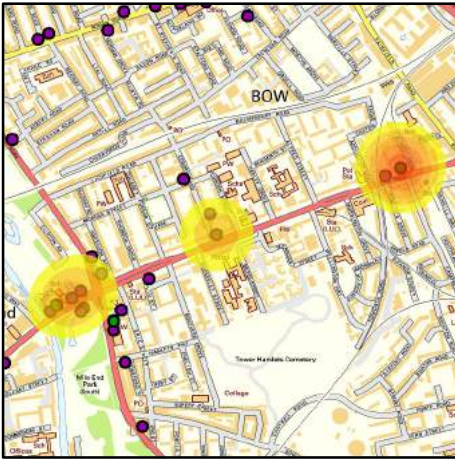

Between April 2016 and March 2017 there has been 124 incidents reported to the Council or Police relating to a licensed premises between the hours of 2am to 3am. Brick Lane and the area around Mile End tube Station had the highest concentration of incidents with a total of 9 incidents each which equates to 20.2% of all incidents in the borough.

Apr 16 to Mar 17 ASB/Crime hotspot map for licensed premises between 3am and 4am

Mile End to Bow Road

Premises Opening Hours

- 6am to 7am (3)
- 5am to 6am (1)
- 4am to 5am (3)
- 3am to 4am (6)
- 24 Hour (39)

Between April 2016 and March 2017 there has been 77 incidents reported to the Council or Police relating to a licensed premises between the hours of 3am to 4am.

Mile End to Bow Road had the highest concentration of incidents with a total of 8 incidents each, which equates to 20.6% of all incidents in the borough. 14 of the reported incidents occurred at a Co-operative supermarket

Apr 16 to Mar 17 ASB/Crime hotspot map for licensed premises between 4am and 5am

Mile End to Bow Road

Premises Opening Hours

- 6am to 7am (3)
- 5am to 6am (1)
- 4am to 5am (3)
- 24 Hour (39)

Between April 2016 and March 2017 there has been 47 incidents reported to the Council or Police relating to a licensed premises between the hours of 4am to 5am. Mile End to Bow Road had the highest concentration of incidents with a total of 9 which equates to 19.1% of all incidents in the borough. 9 of the reported incidents occurred at a supermarket or petrol station