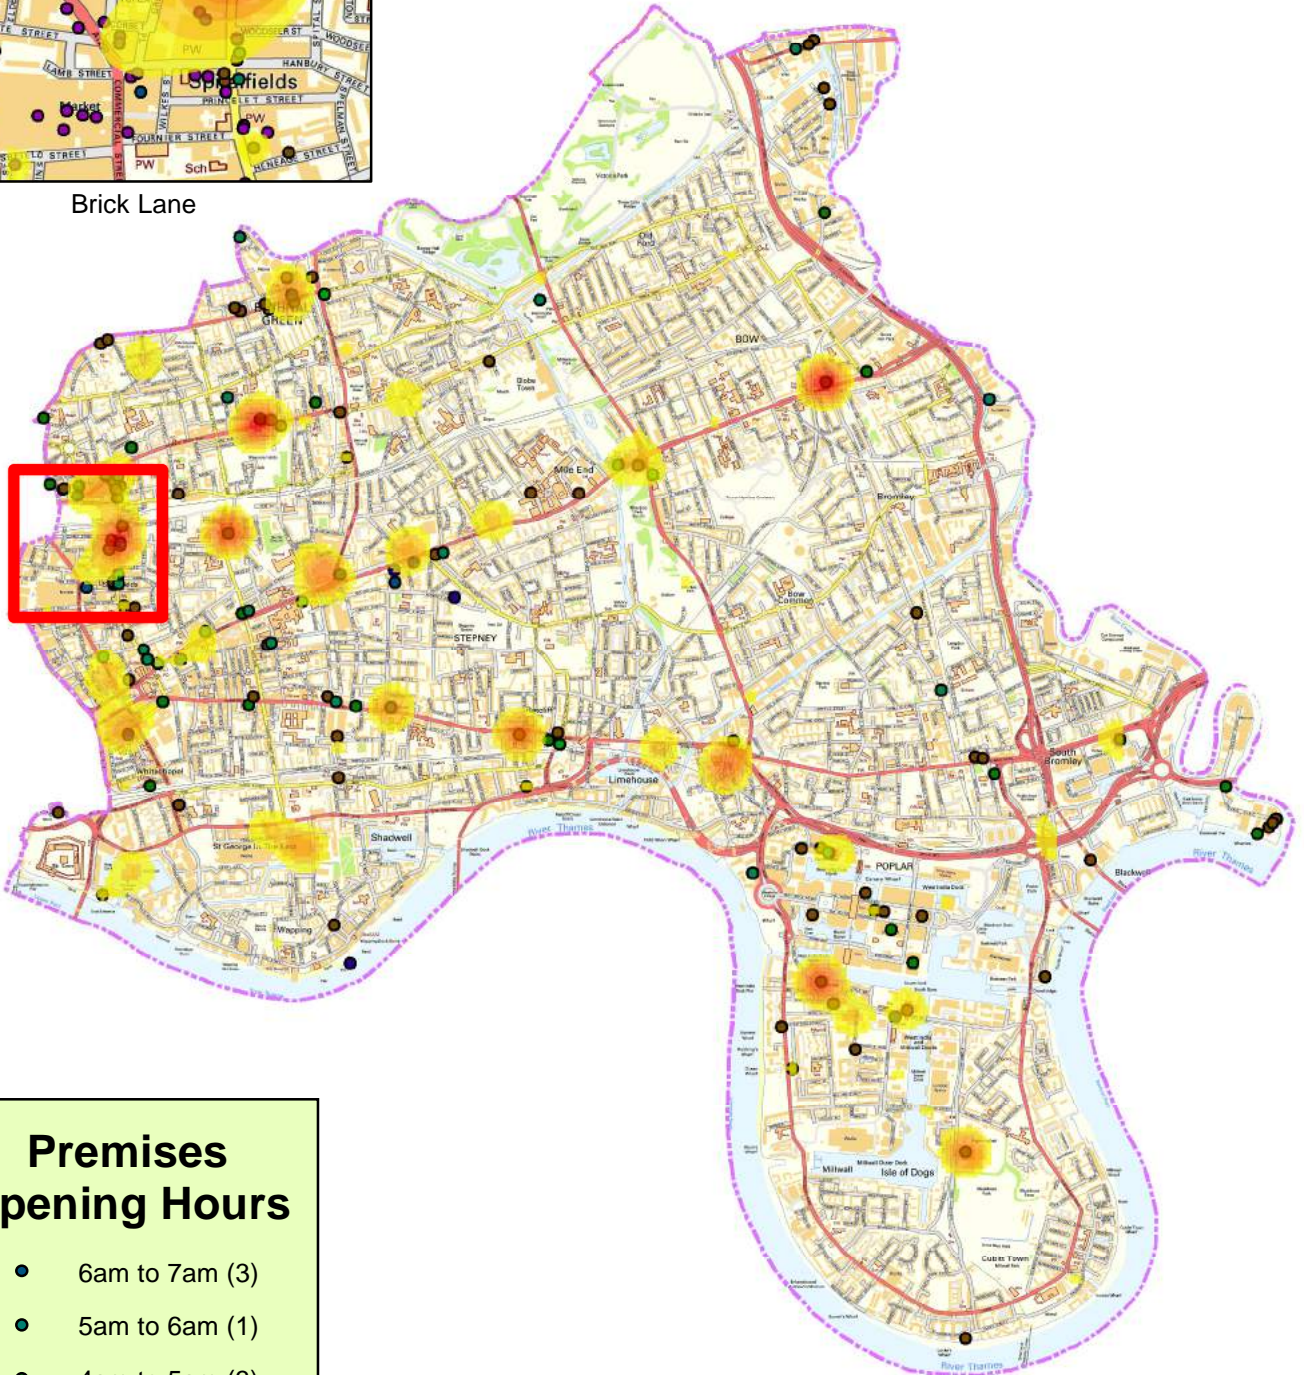

Premises Opening Hours

- 6am to 7am (3)
- 5am to 6am (1)
- 4am to 5am (3)
- 3am to 4am (6)
- 2am to 3am (27)
- 1am to 2am (82)
- 24 Hour (39)

Between April 2016 and March 2017 there has been 124 incidents reported to the Council or Police relating to a licensed premises between the hours of 1am to 2am. Brick Lane has the highest concentration of incidents with a total of 20 incidents which equates to 16.1% of all incidents in the borough.