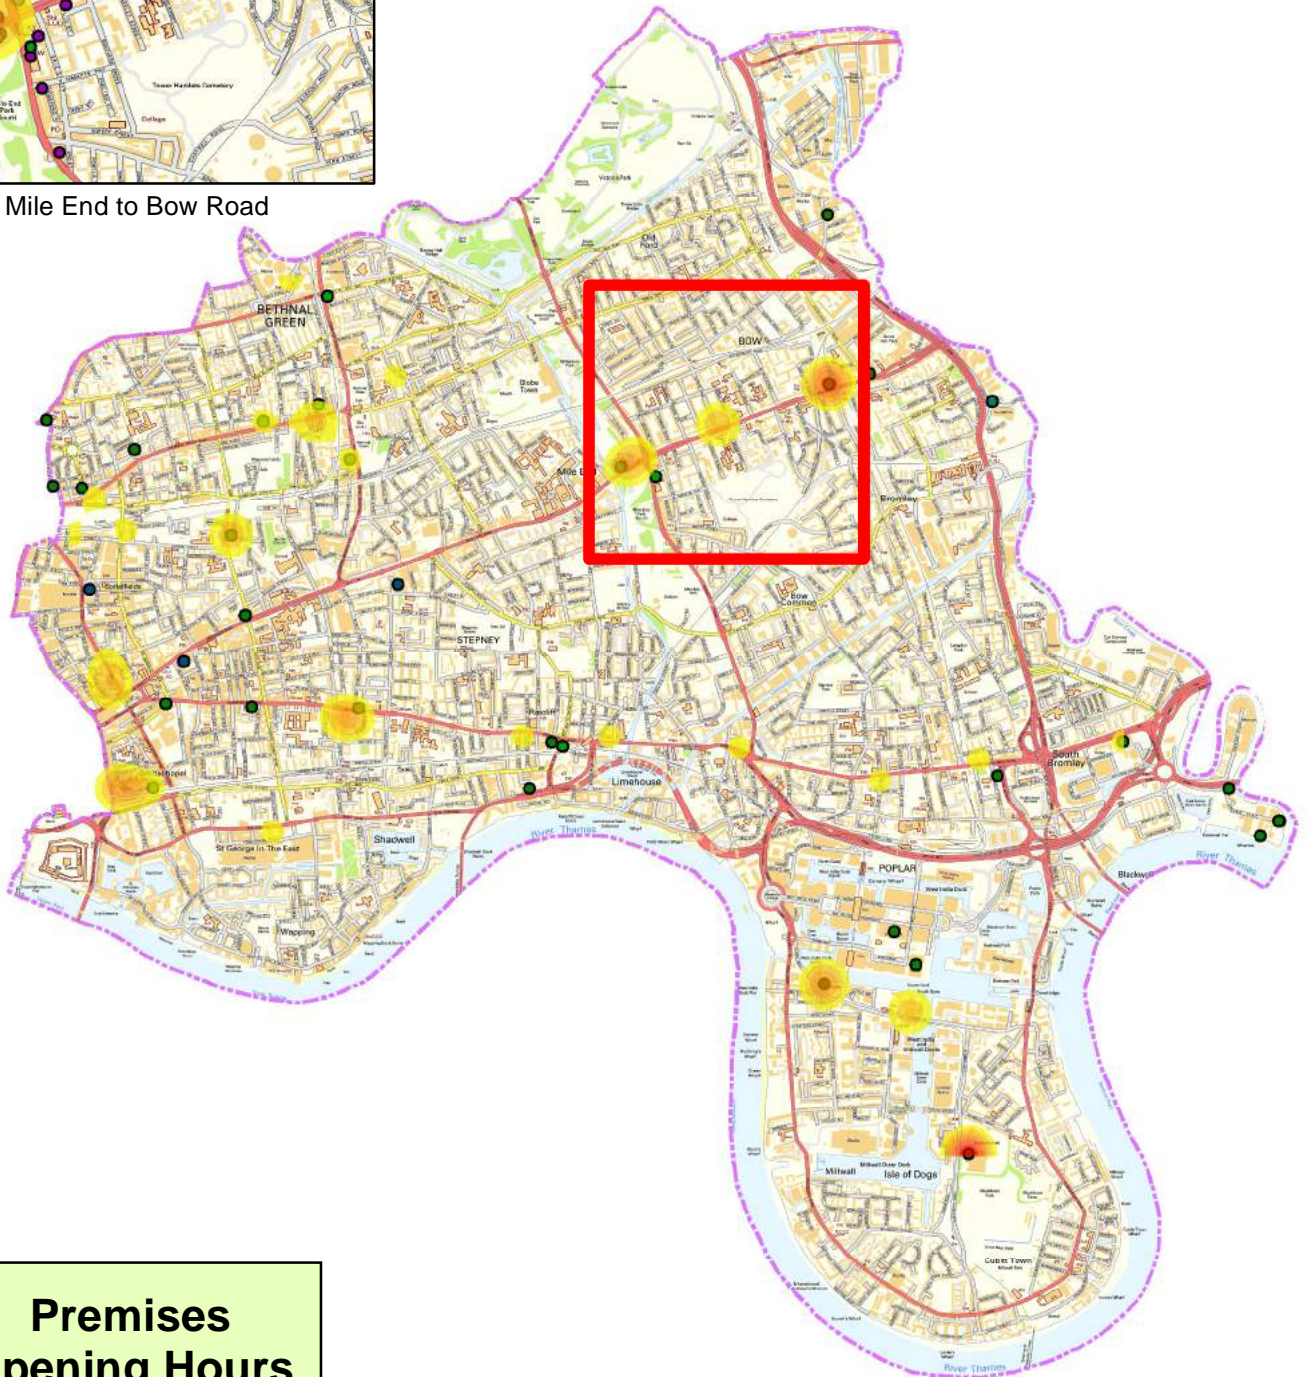

Between April 2016 and March 2017 there has been 124 incidents reported to the Council or Police relating to a licensed premises between the hours of 2am to 3am. Brick Lane and the area around Mile End tube Station had the highest concentration of incidents with a total of 9 incidents each which equates to 20.2% of all incidents in the borough.

Apr 16 to Mar 17 ASB/Crime hotspot map for licensed premises between 3am and 4am

Mile End to Bow Road

Premises Opening Hours

- 6am to 7am (3)
- 5am to 6am (1)
- 4am to 5am (3)
- 3am to 4am (6)
- 24 Hour (39)

Between April 2016 and March 2017 there has been 77 incidents reported to the Council or Police relating to a licensed premises between the hours of 3am to 4am.

Mile End to Bow Road had the highest concentration of incidents with a total of 8 incidents each, which equates to 20.6% of all incidents in the borough. 14 of the reported incidents occurred at a Co-operative supermarket

Apr 16 to Mar 17 ASB/Crime hotspot map for licensed premises between 4am and 5am

Mile End to Bow Road

Premises Opening Hours

- 6am to 7am (3)
- 5am to 6am (1)
- 4am to 5am (3)
- 24 Hour (39)

Between April 2016 and March 2017 there has been 47 incidents reported to the Council or Police relating to a licensed premises between the hours of 4am to 5am. Mile End to Bow Road had the highest concentration of incidents with a total of 9 which equates to 19.1% of all incidents in the borough. 9 of the reported incidents occurred at a supermarket or petrol station