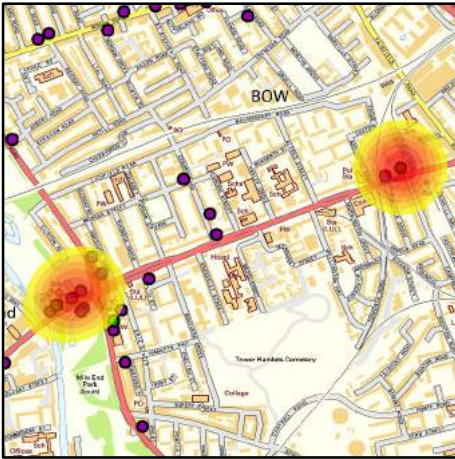

Apr 16 to Mar 17 ASB/Crime hotspot map for licensed premises between 2am and 3am

Brick Lane

Premises Opening Hours

- 6am to 7am (3)
- 5am to 6am (1)
- 4am to 5am (3)
- 3am to 4am (6)
- 2am to 3am (27)
- 24 Hour (39)

Between April 2016 and March 2017 there has been 124 incidents reported to the Council or Police relating to a licensed premises between the hours of 2am to 3am. Brick Lane and the area around Mile End tube Station had the highest concentration of incidents with a total of 9 incidents each which equates to 20.2% of all incidents in the borough.

Apr 16 to Mar 17 ASB/Crime hotspot map for licensed premises between 3am and 4am

Mile End to Bow Road

Premises Opening Hours

- 6am to 7am (3)
- 5am to 6am (1)
- 4am to 5am (3)
- 3am to 4am (6)
- 24 Hour (39)

Apr 16 to Mar 17 ASB/Crime hotspot map for licensed premises between 4am and 5am

Mile End to Bow Road

Premises Opening Hours

- 6am to 7am (3)
- 5am to 6am (1)
- 4am to 5am (3)
- 24 Hour (39)

Between April 2016 and March 2017 there has been 47 incidents reported to the Council or Police relating to a licensed premises between the hours of 4am to 5am. Mile End to Bow Road had the highest concentration of incidents with a total of 9 which equates to 19.1% of all incidents in the borough. 9 of the reported incidents occurred at a supermarket or petrol station