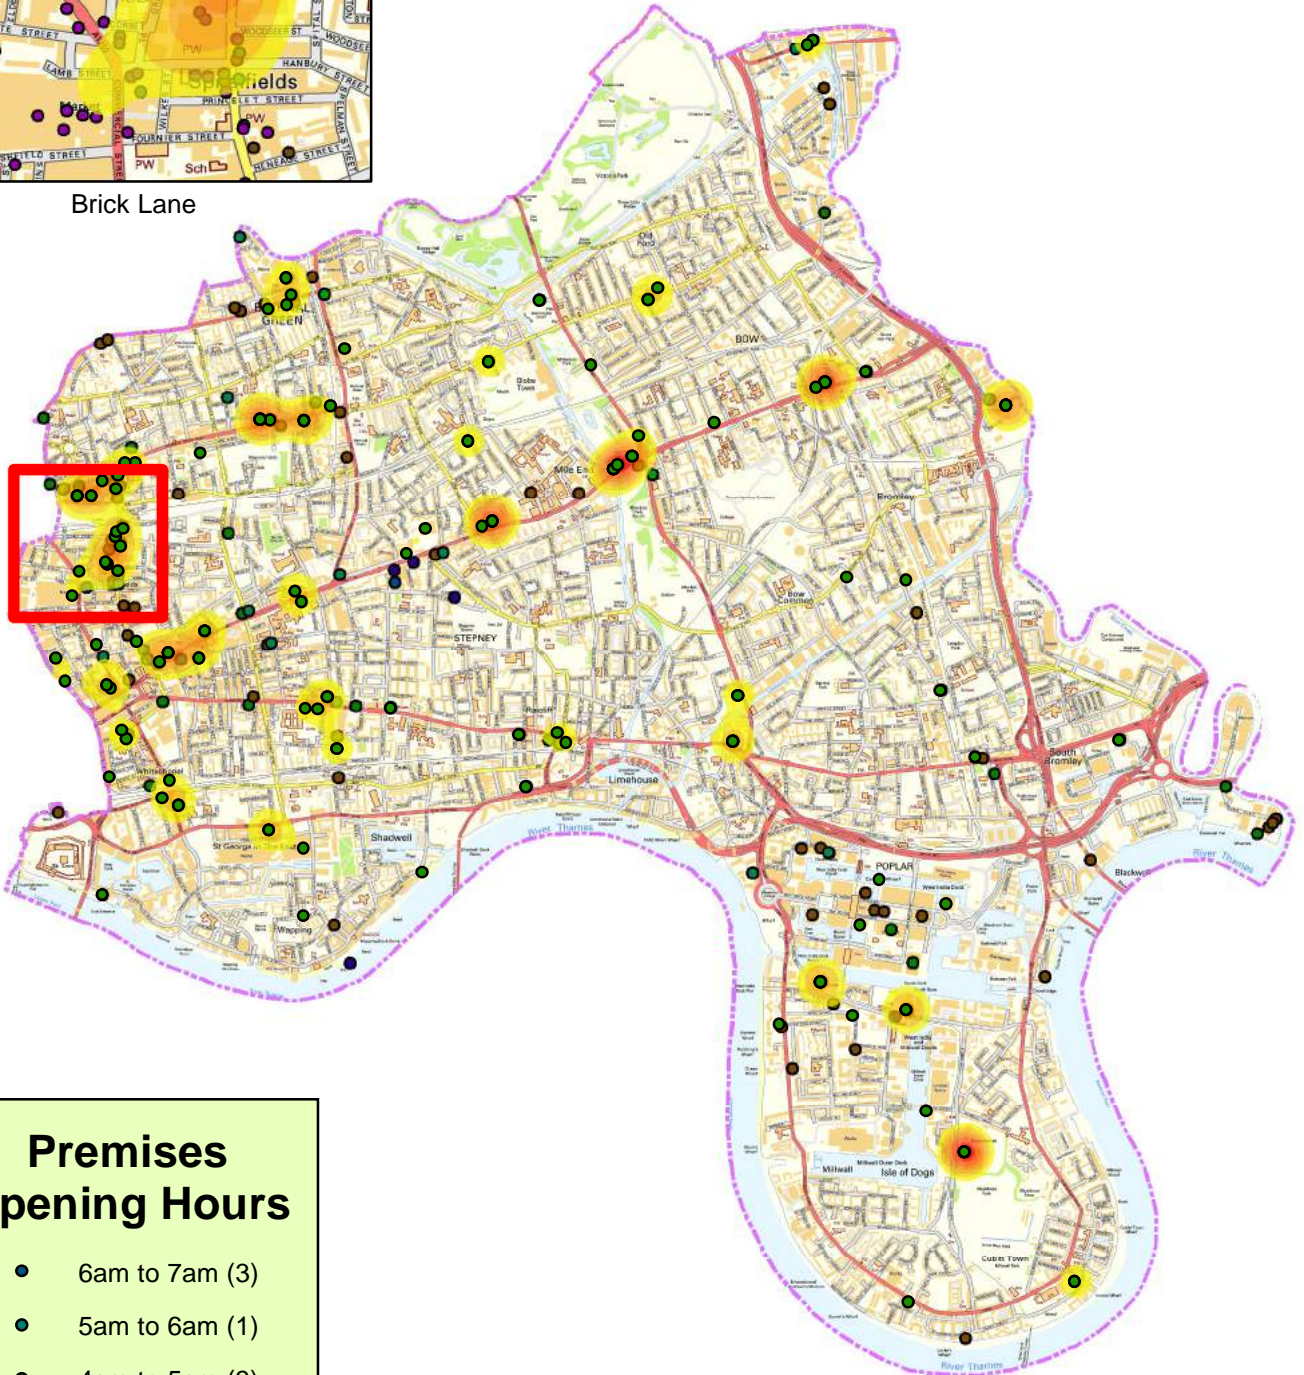

Premises Opening Hours

- 6am to 7am (3)
- 5am to 6am (1)
- 4am to 5am (3)
- 3am to 4am (6)
- 2am to 3am (27)
- 1am to 2am (82)
- 24 Hour (39)

Between April 2016 and March 2017 there has been 162 incidents reported to the Council or Police relating to a licensed premises between the hours of midnight to 1am. Brick Lane has the highest concentration of incidents with a total of 20 incidents which equates to 12.3% of all incidents in the borough. There were also 10 reported incidents by fast food restaurants in close proximity to Mile End Tube Station.