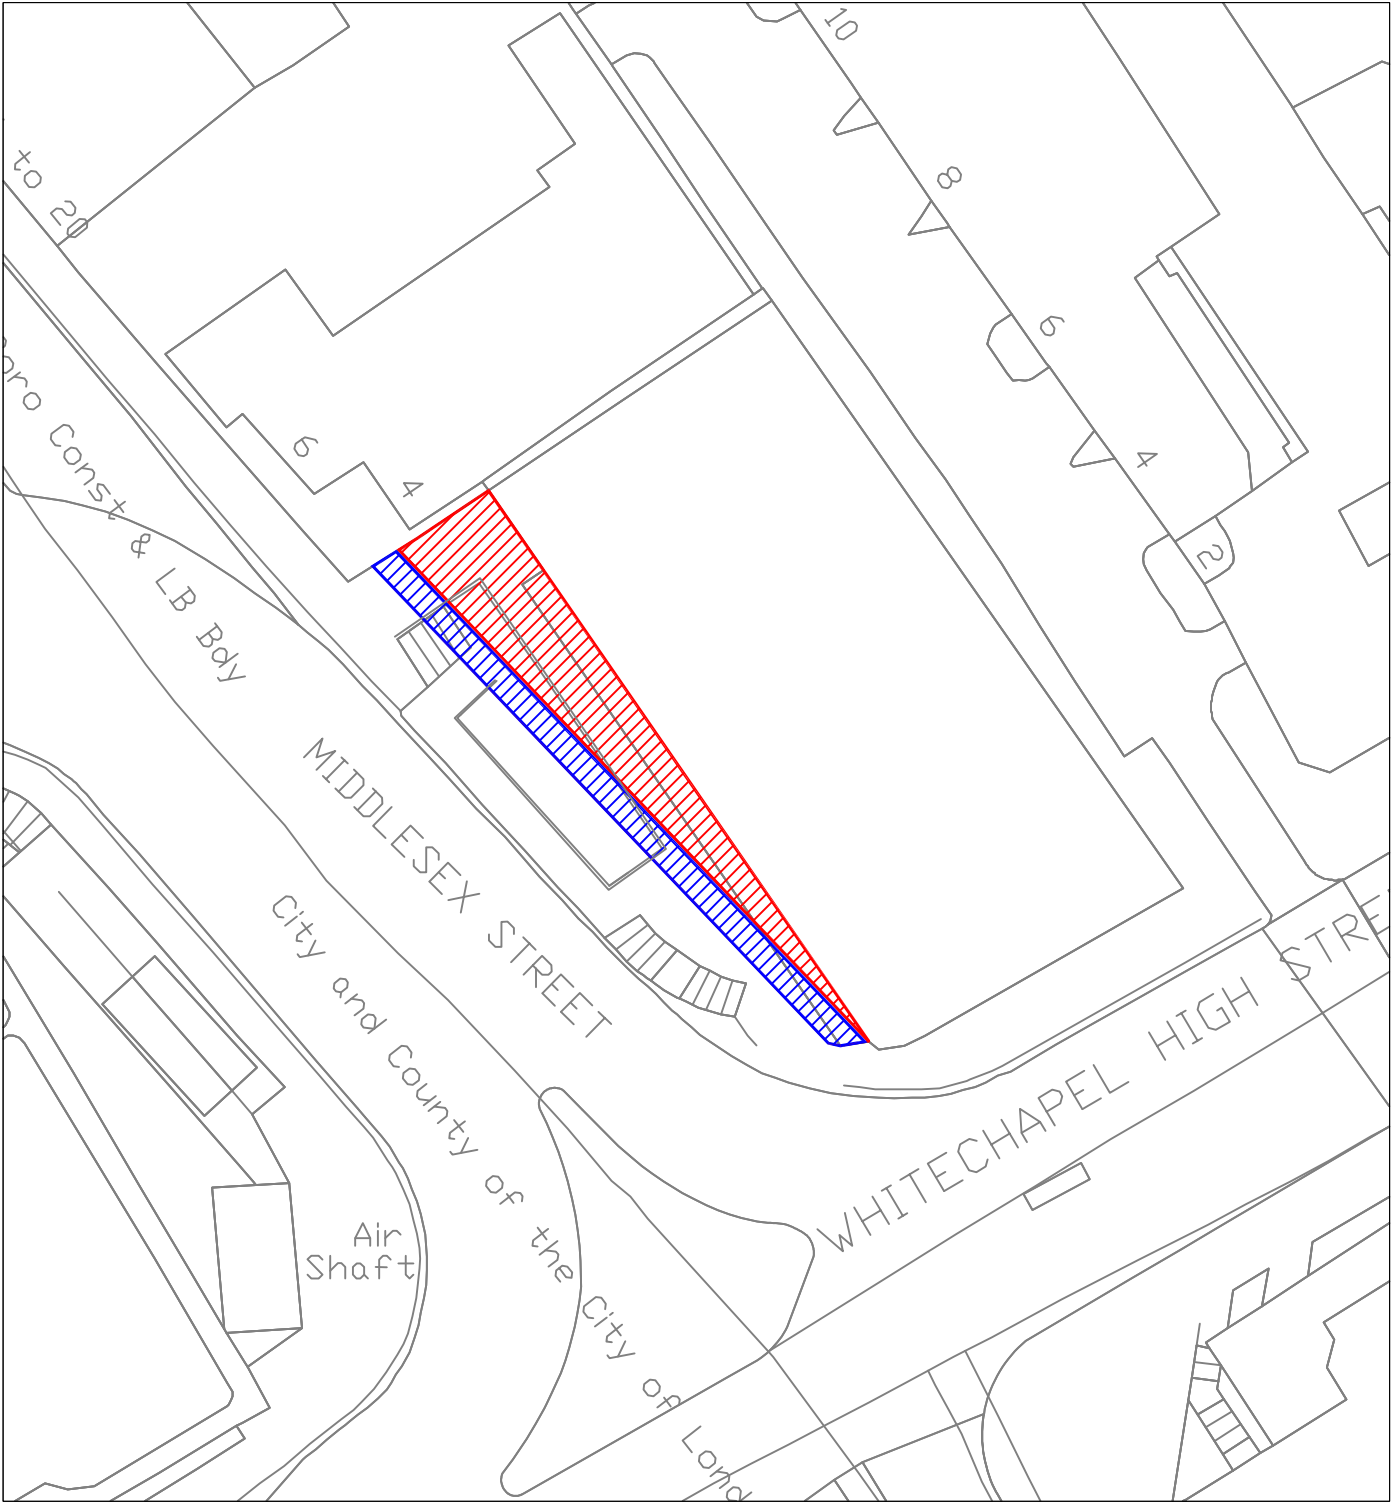

# ASSET MANAGEMENT

Title  
Land at MIDDLESEX STREET, LONDON, E1

Scale  
1:500

Date  
01 : 11 : 16

 LBTH Land to be developed

 Highways Land