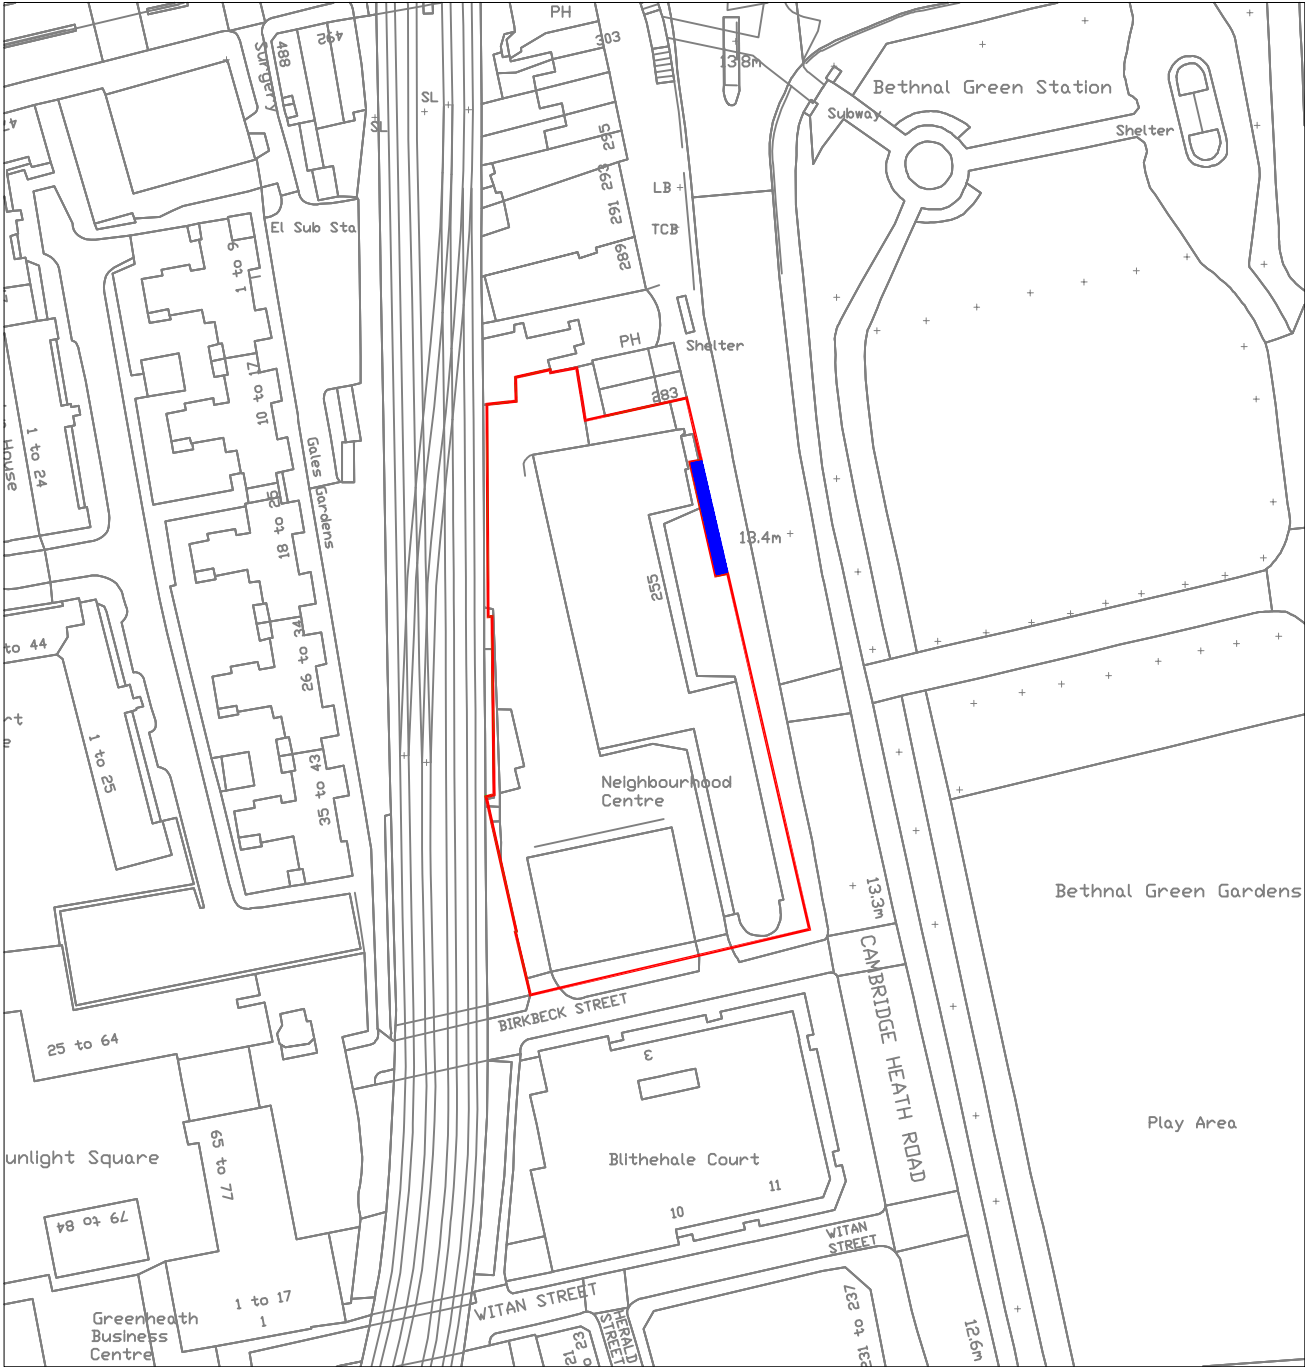

**255-279 CAMBRIDGE HEATH ROAD
LONDON E2 0EL**

2016

Scale: 1/1250

Extent of property

Land to be registered

Produced from Ordnance Survey digital data and incorporating surveyed revision available at this date.
© Crown Copyright 1998. Reproduction in whole or part is prohibited without prior permission of
Ordnance Survey.
Supplied by London Borough of Tower Hamlets Licence Number: LA100019288