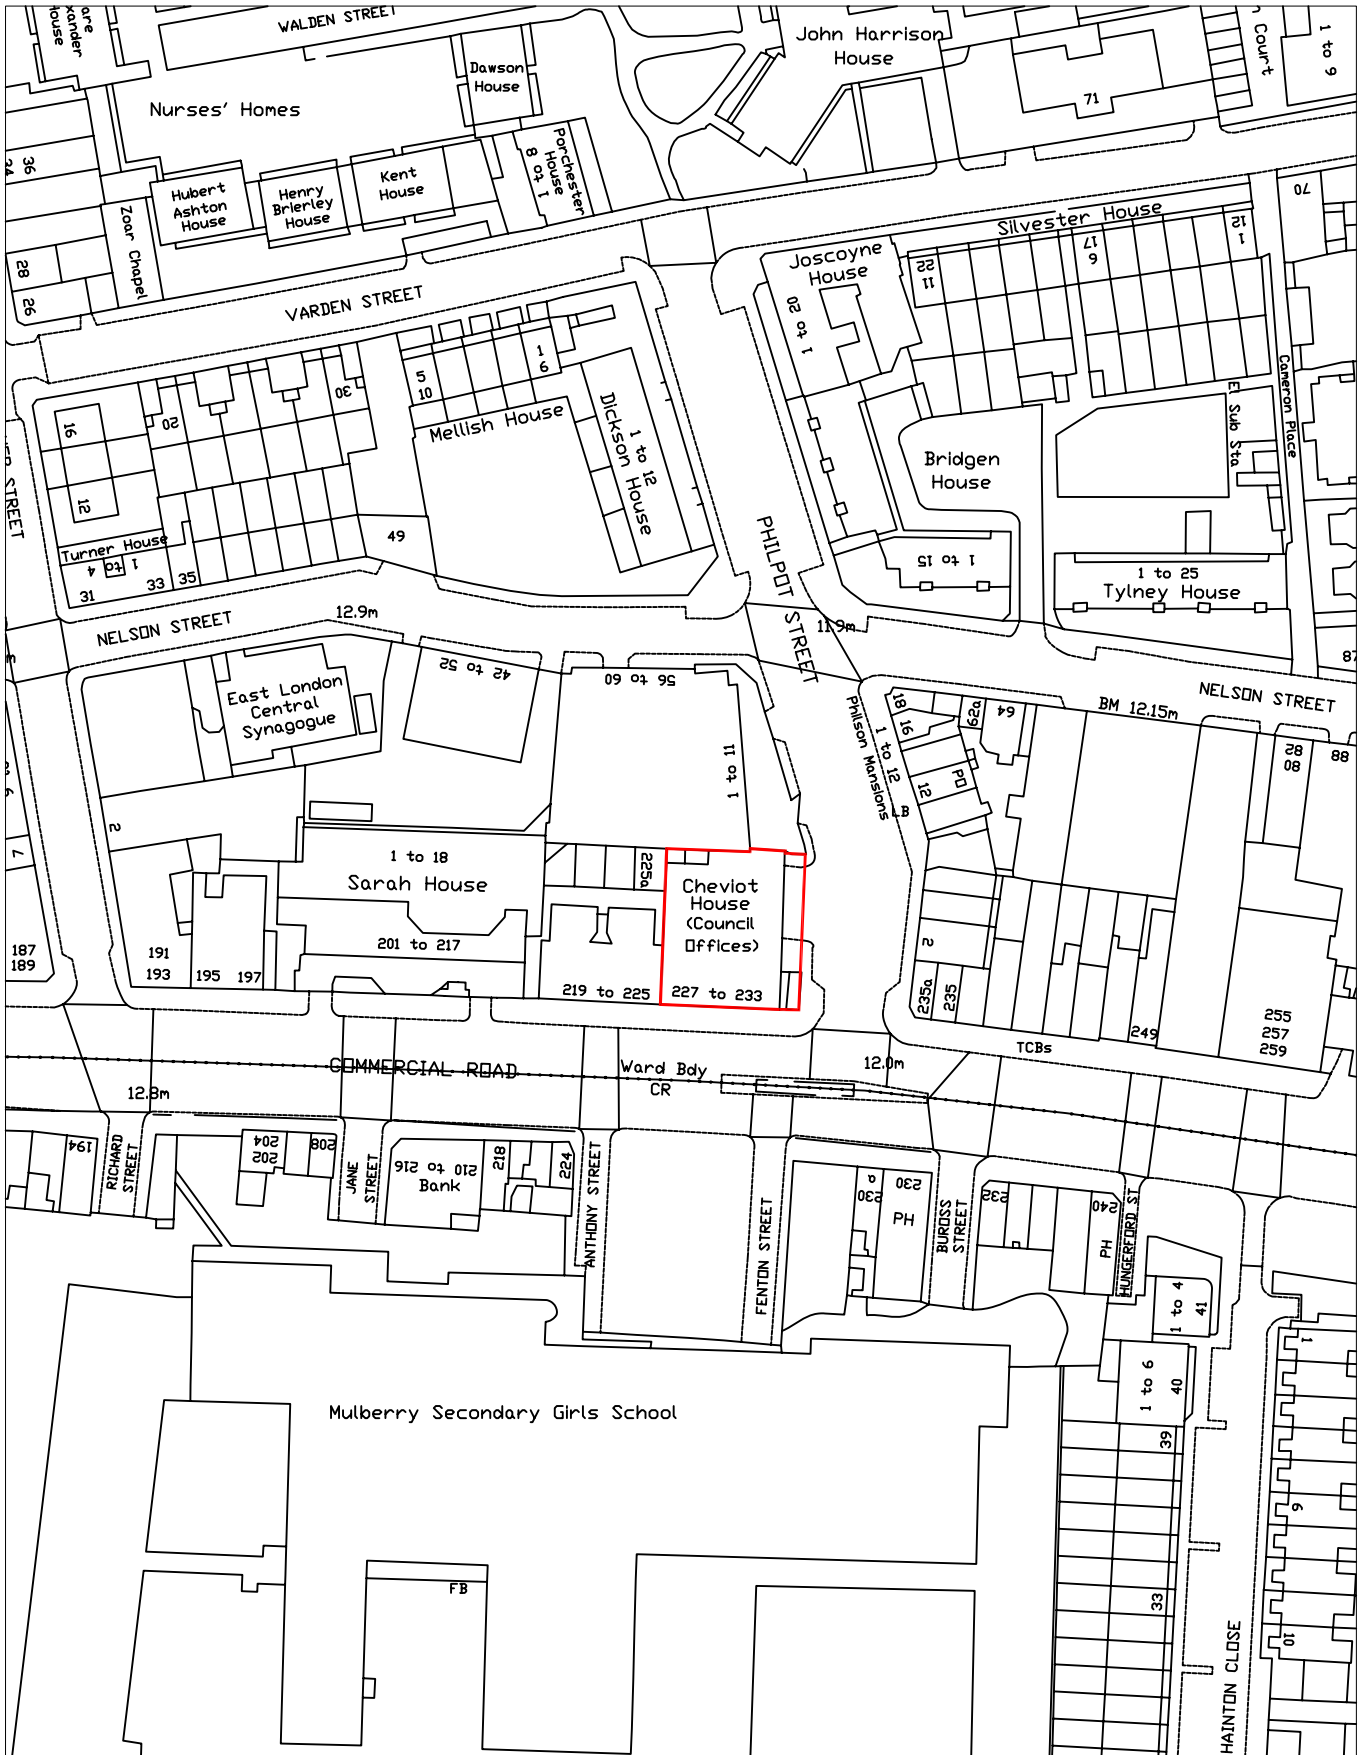

CHEVIOT HOUSE 227-233 COMMERCIAL ROAD

SITE PLAN Scale : 1/1250

Tower Hamlets
Creative & Technical Resources
Technical Information & Surveys

Area 595 sqm