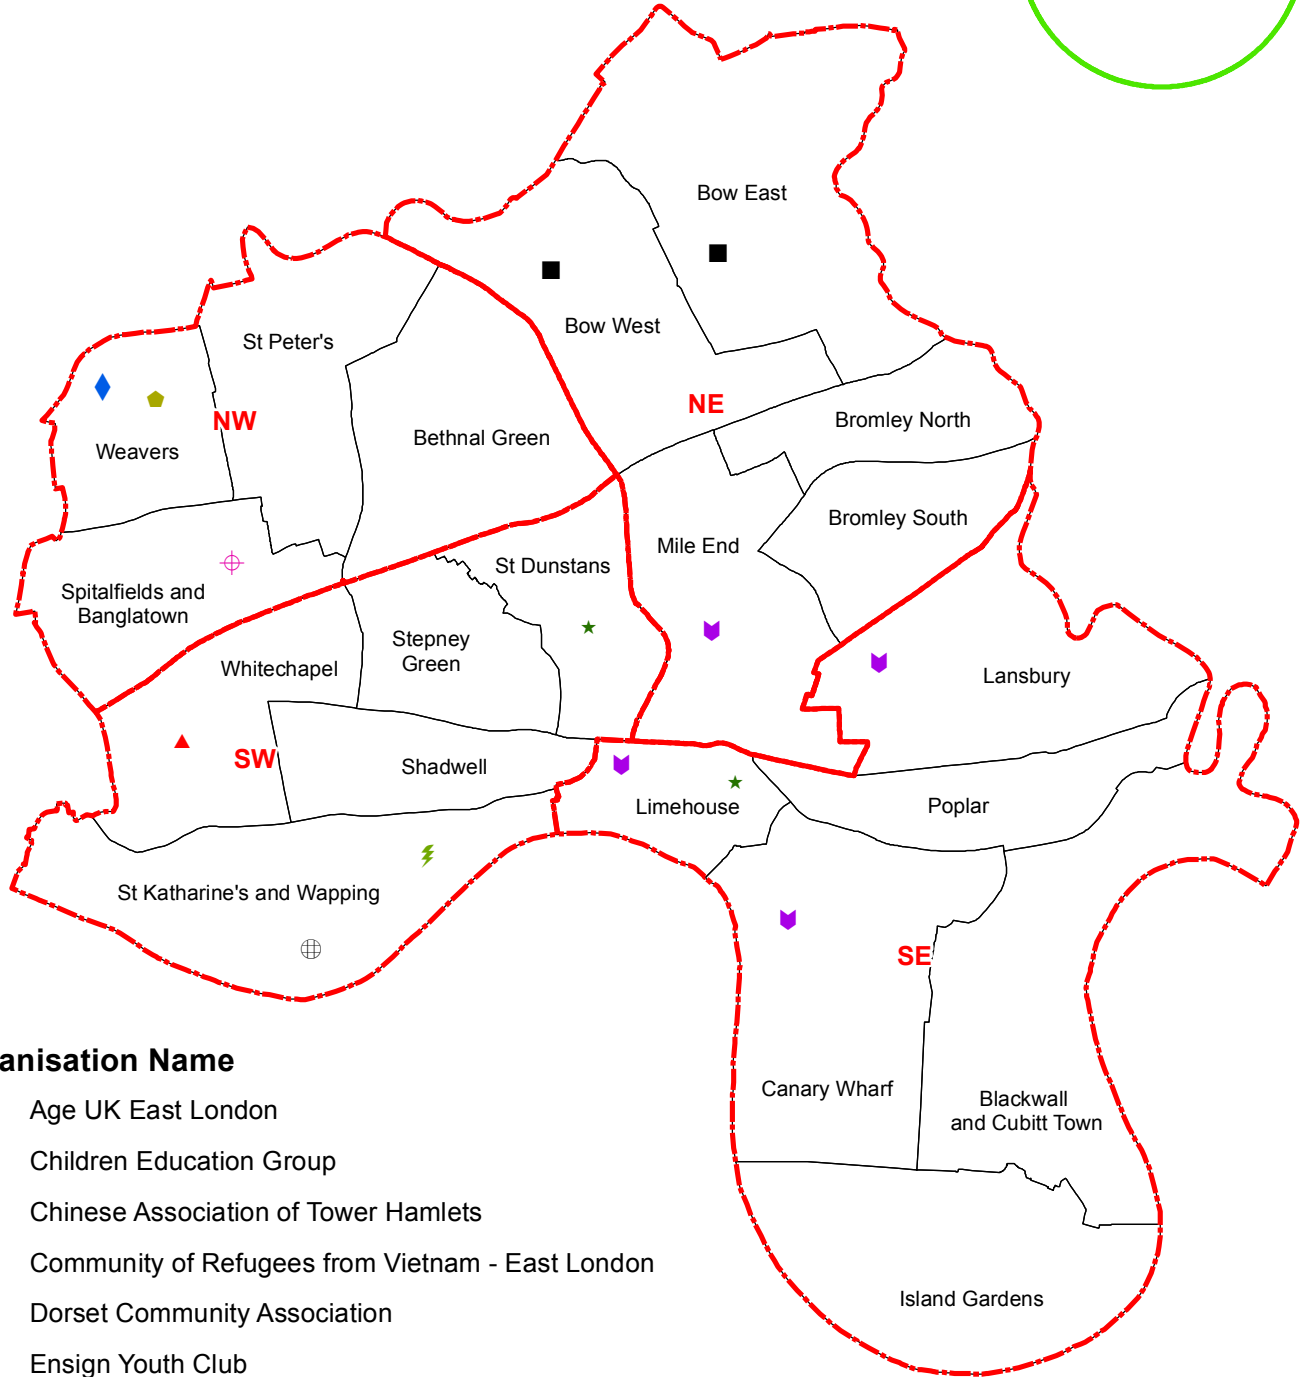

Theme 3 - Lunch Clubs - Recommended Projects 2015

Organisation Name

- Age UK East London
- ▲ Children Education Group
- Chinese Association of Tower Hamlets
- Community of Refugees from Vietnam - East London
- ◆ Dorset Community Association
- ⚡ Ensign Youth Club
- ★ Limehouse Project Limited
- ⊕ Somali Senior Citizens Club
- ◆ St Hilda's East Community Centre
- ⊕ Toynbee Hall
- 🦋 Wadajir Somali Community Centre
- 🌐 Wapping Bangladesh Association
- LBTH Wards
- Serving Borough Wide