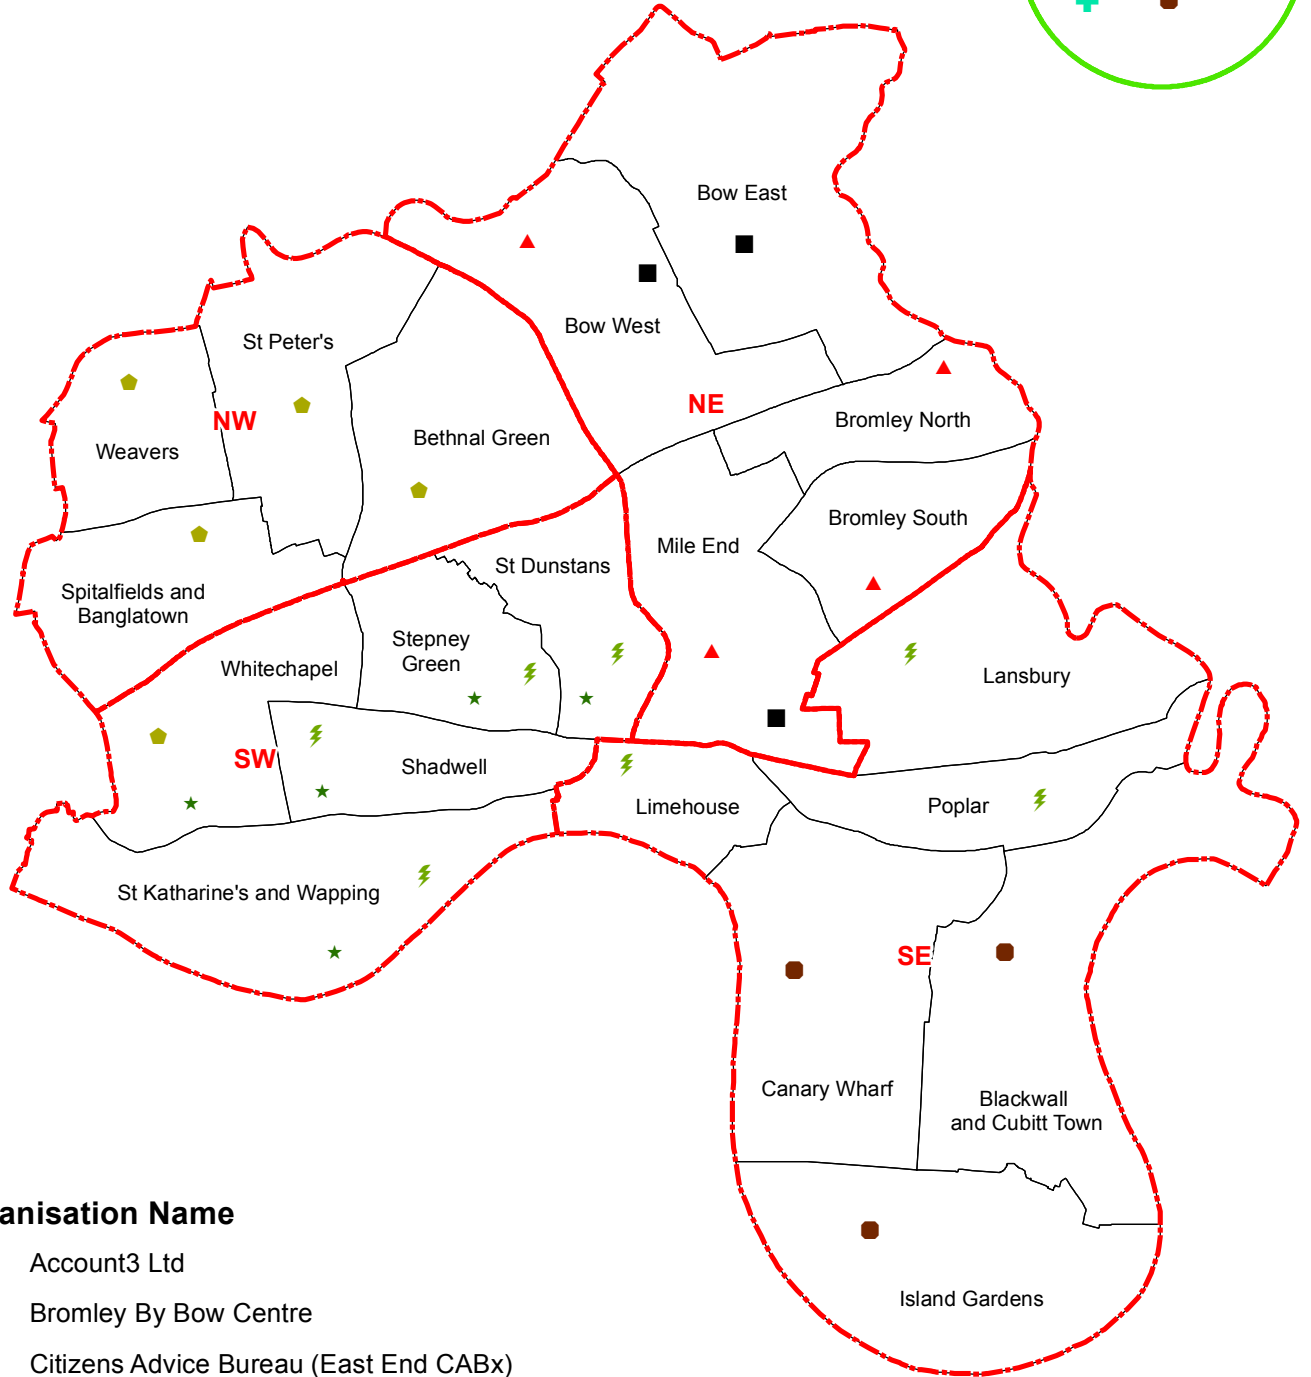

## Theme 2 - Stand 2 - Recommended Projects 2015

### Organisation Name

- Account3 Ltd
- ▲ Bromley By Bow Centre
- Citizens Advice Bureau (East End CABx)
- Island Advice Centre
- ◆ Legal Advice Centre
- ⚡ Limehouse Project Limited
- ★ Stifford TJRS Community Centre
- ⊕ Tower Hamlets Law Centre
- ◆ Toynbee Hall
- LBTH Wards
- Serving Borough Wide