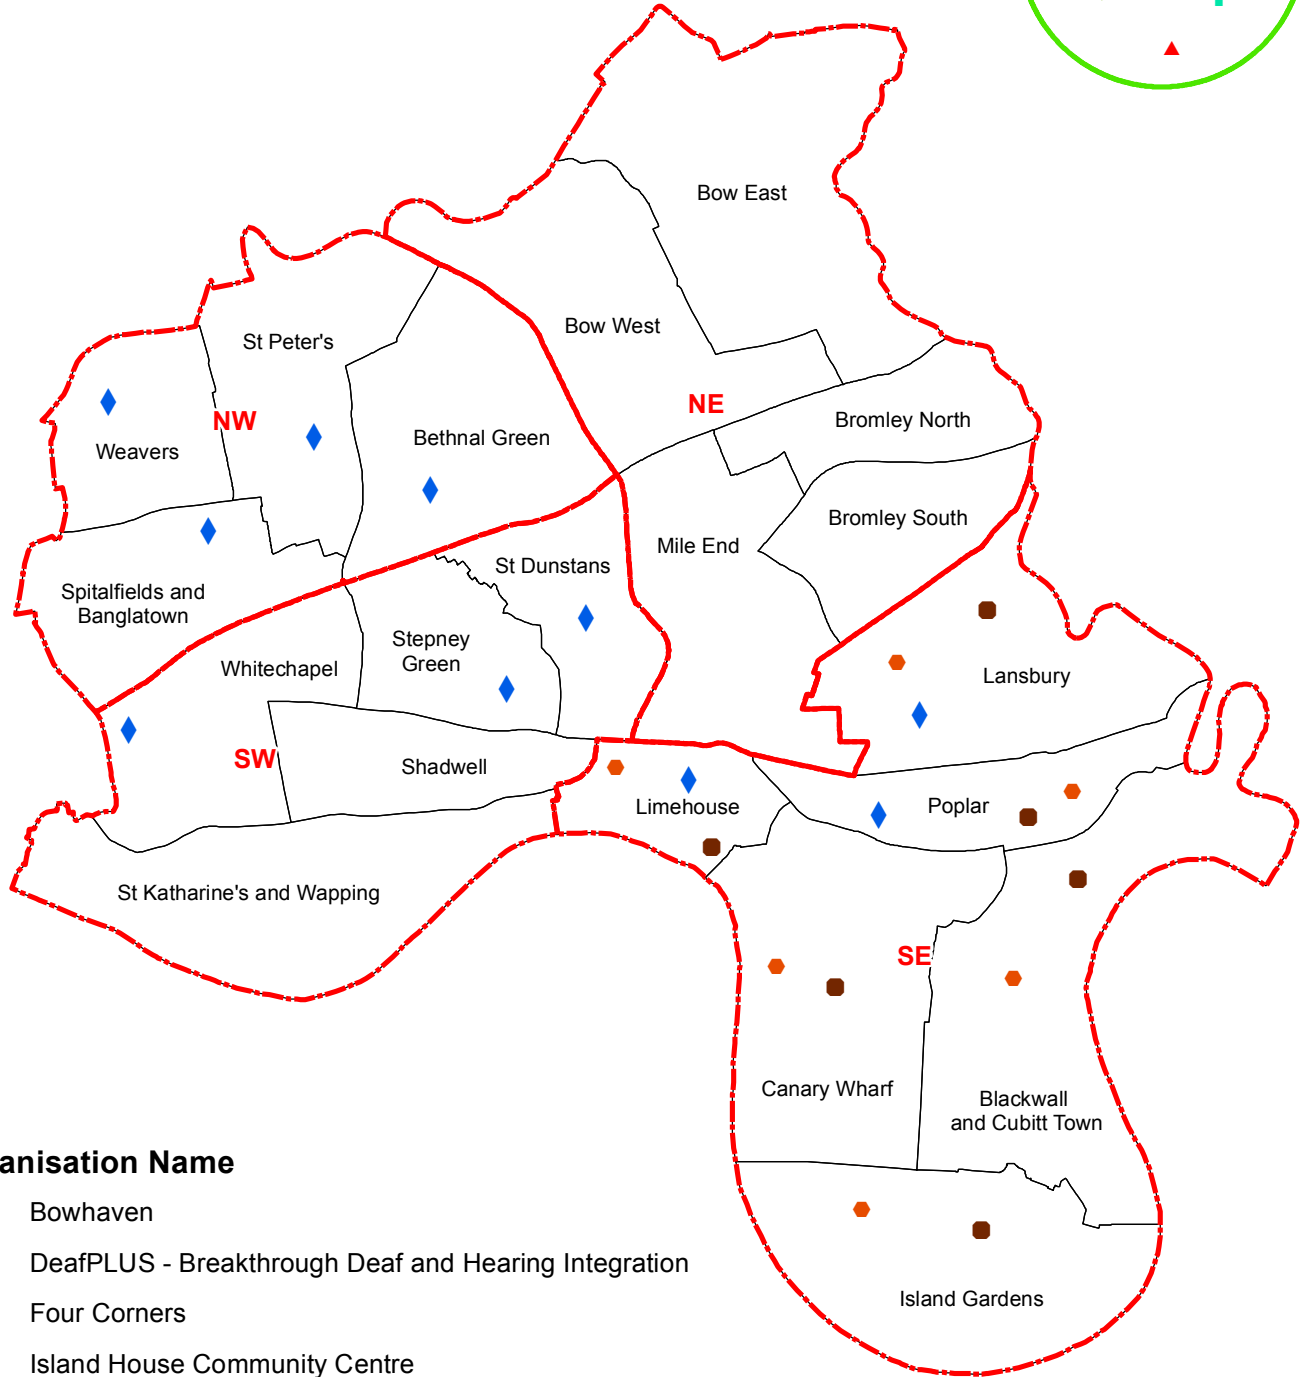

Theme 2 - Stand 1 - Recommended Projects 2015

Organisation Name

- Bowhaven
- ▲ DeafPLUS - Breakthrough Deaf and Hearing Integration
- ⊕ Four Corners
- Island House Community Centre
- Limehouse Project Limited
- ◆ Mind In Tower Hamlets
- ⚡ Newark Youth London
- ★ Osmani Development Trust
- ⊕ The Prince's Trust
- ◆ Tower Hamlets Parents' Centre
- LBTH Wards
- Serving Borough Wide