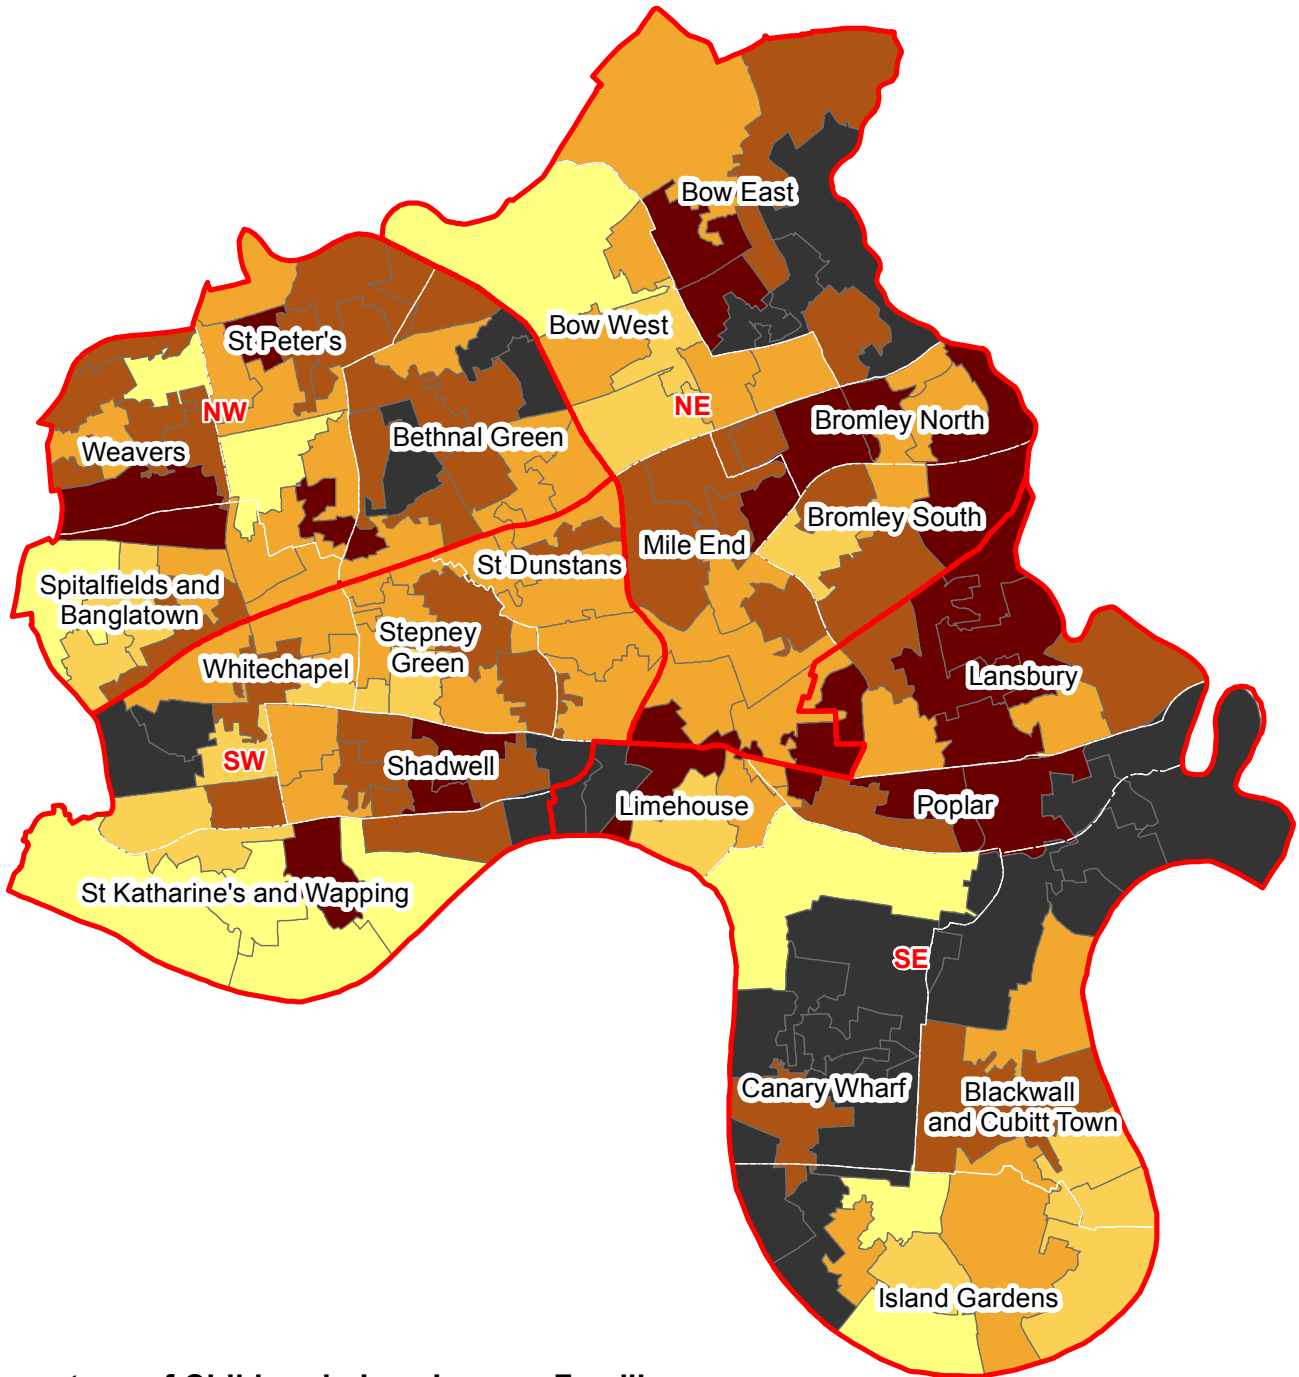

Percentage of Children in low-income families within Tower Hamlets For Small Areas ,  
Households below average income (HBAI) statistics

The figures used in this map represent the percentage number of children in low income families,  
19.6% (lowest) and 45% or more (highest)

Percentage of Children in Low Income Families