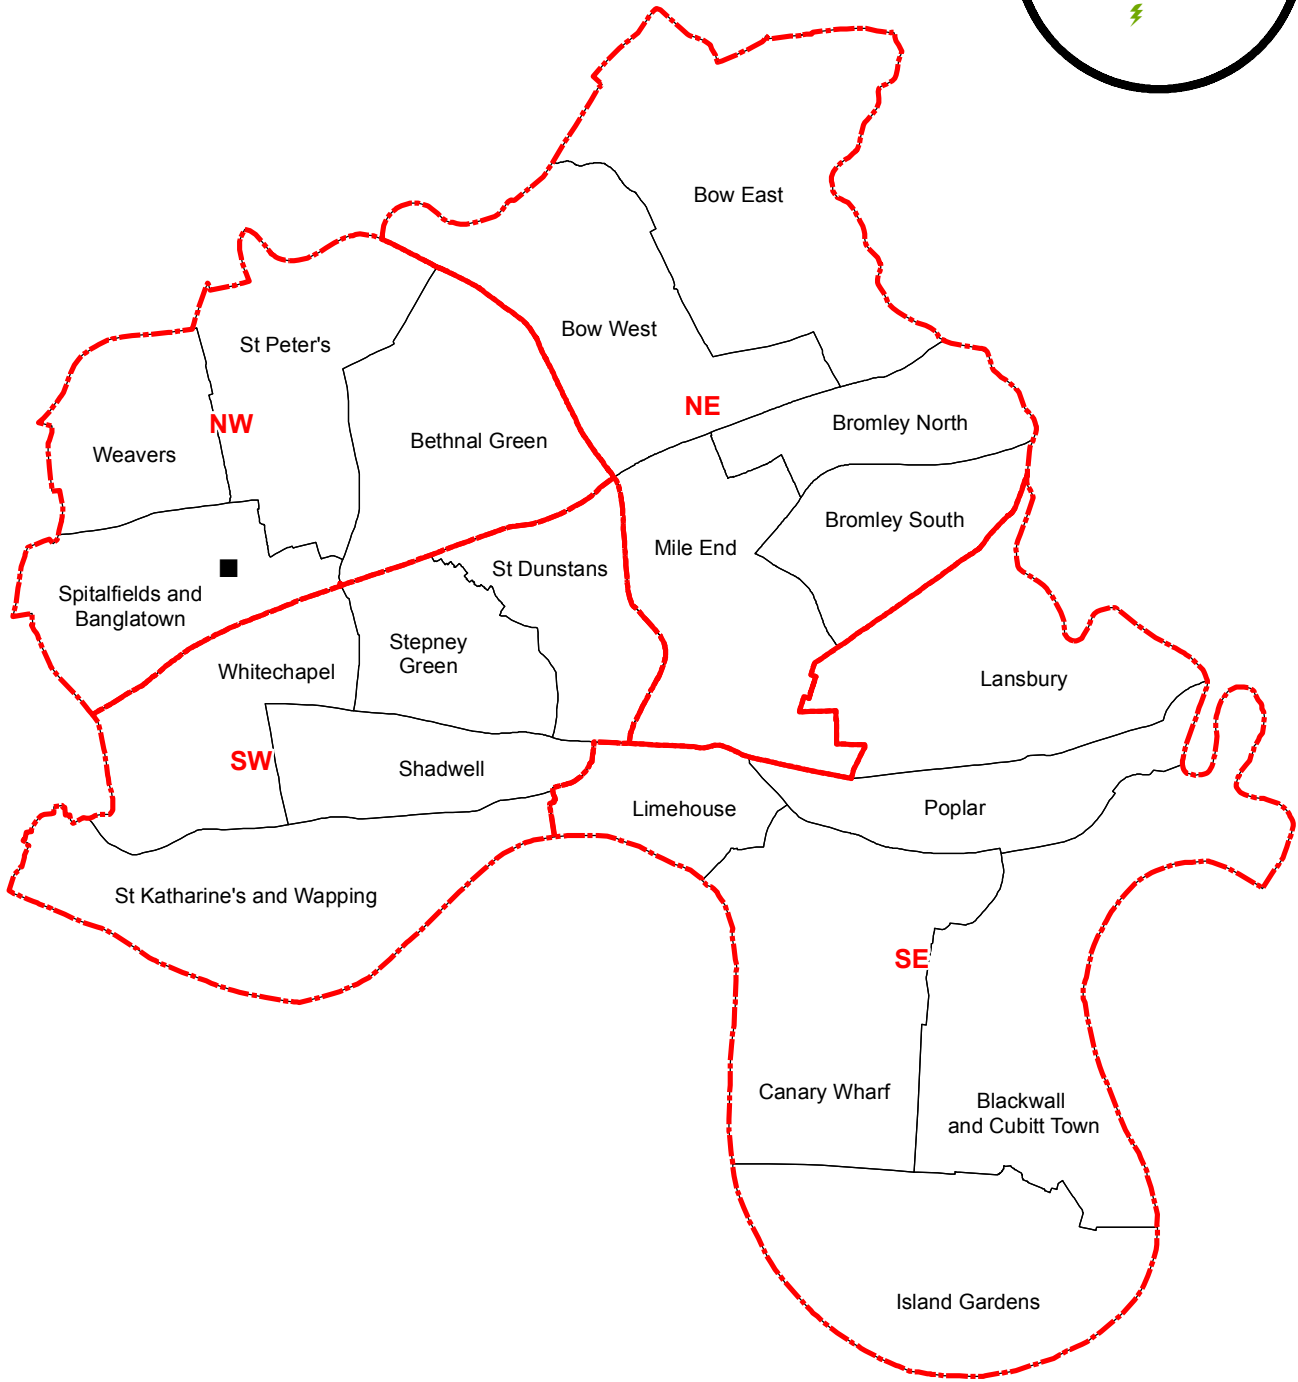

# Theme 1 - Vulnerable Children - Recommended Projects 2015

## Organisation Name

- Attlee Youth and Community Centre
- ▲ Family Action
- ◆ Osmani Development Trust
- St Giles Trust
- ◆ Step Forward
- ⚡ Toyhouse Libraries Association of Tower Hamlets
- Serving Borough Wide