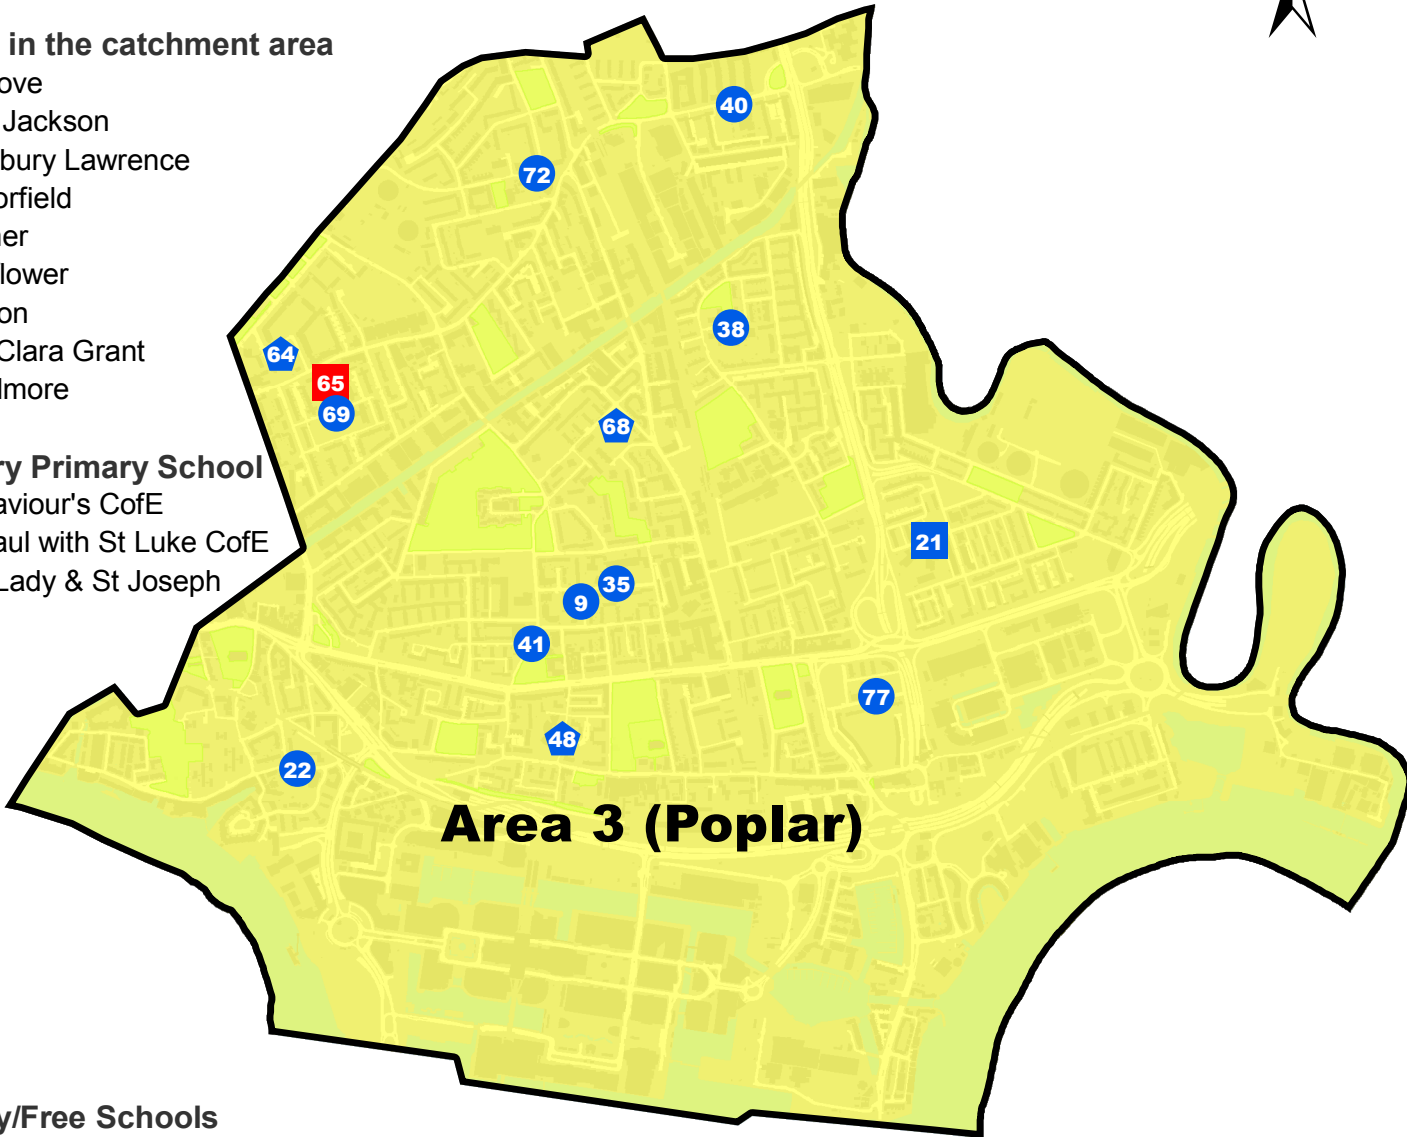

Schools in the catchment area

- 9 Bygrove
- 22 Cyril Jackson
- 35 Lansbury Lawrence
- 38 Manorfield
- 40 Marner
- 41 Mayflower
- 69 Stebon
- 72 The Clara Grant
- 77 Woolmore

Voluntary Primary School

- 68 St Saviour's CofE
- 64 St Paul with St Luke CofE
- 48 Our Lady & St Joseph

Academy/Free Schools

- 21 Culloden - A Paradigm Academy
- 65 St Paul's Way Foundation

Map Legend

- Free/Academy/Foundation Primary Schools
- Academy with Nursery
- Community Primary School
- Community Primary School with Nursery
- ◆ Voluntary Aided Primary School
- ◆ Voluntary Aided Primary School with Nursery
- ▲ Nursery School