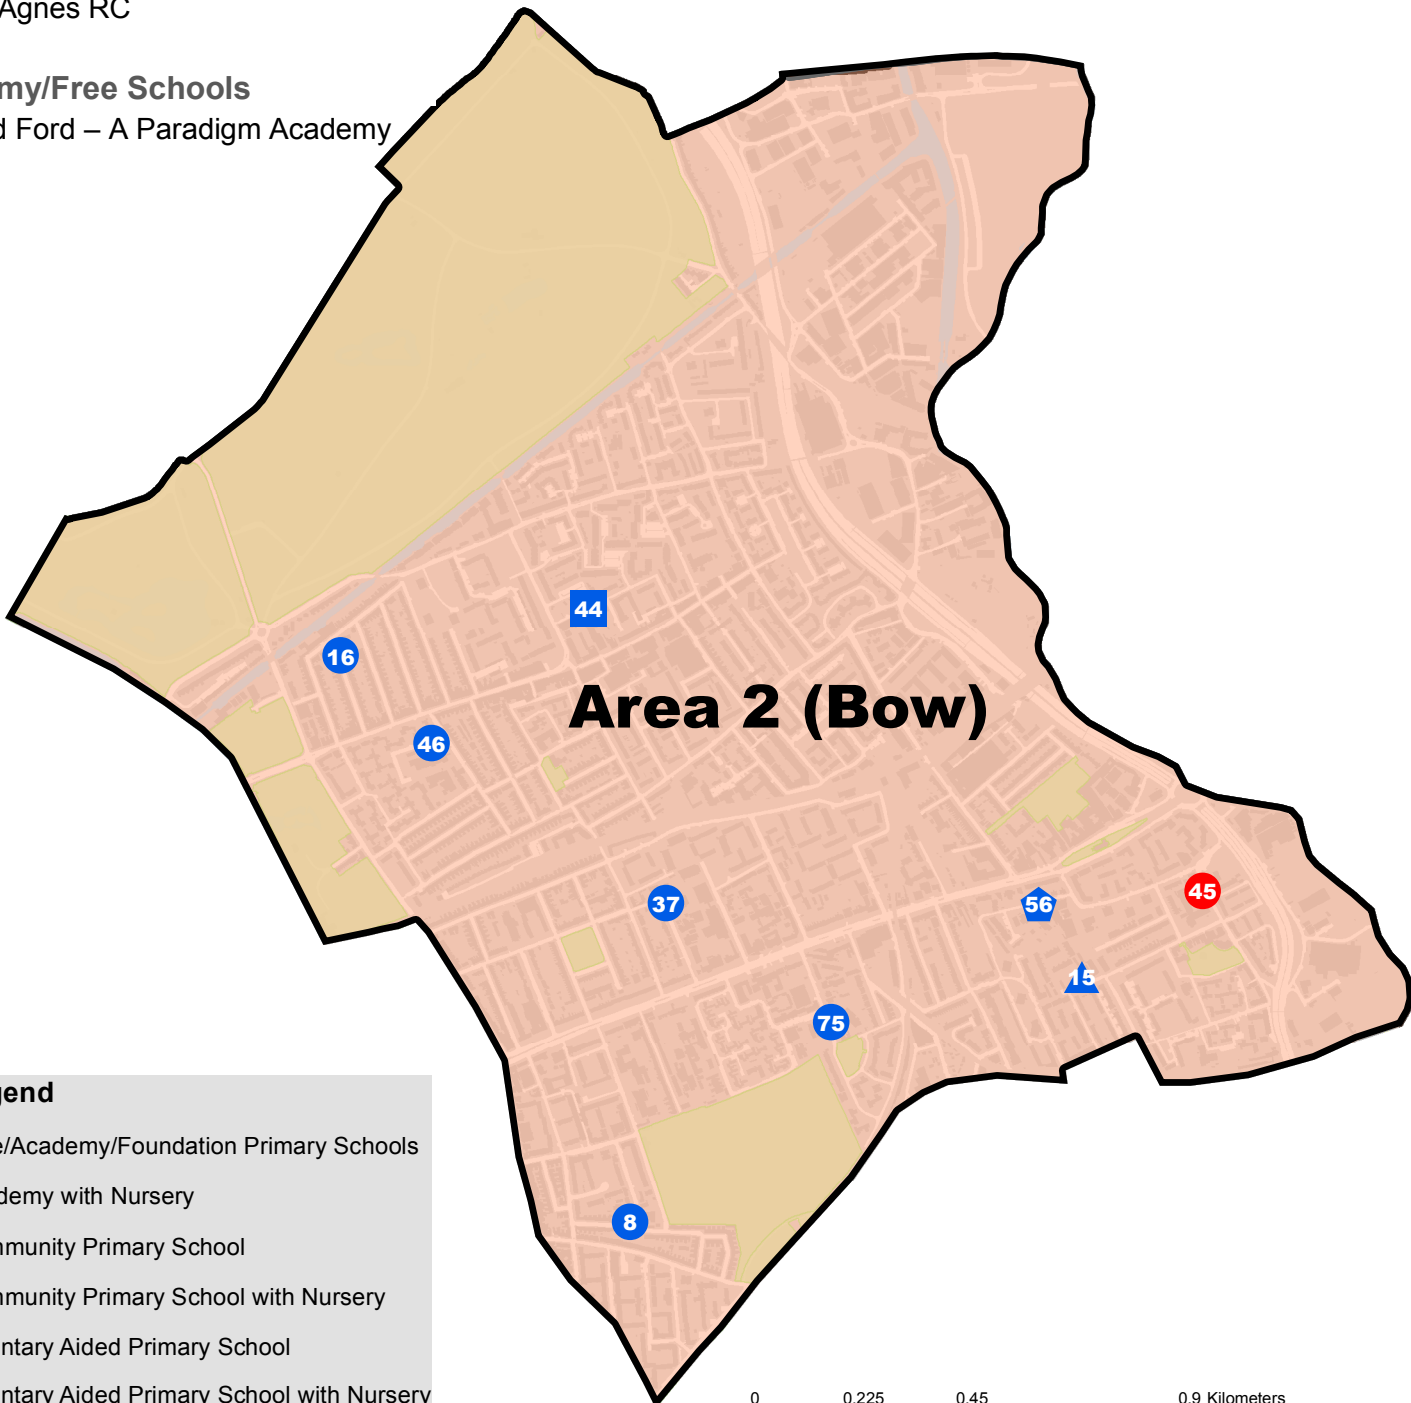

# Primary and Nursery Catchment Area 2 (Bow)

Includes the area previously known as Bow North and part of Bow South

TOWER HAMLETS Created by Children's Information Systems Team

Date: 14/01/2015

## Schools in the catchment area

- 8 Bonner (Mile End)
- 15 Children's House
- 16 Chisenhale
- 37 Malmesbury
- 45 Old Palace
- 46 Olga
- 75 Wellington

## Voluntary Primary School

- 56 St Agnes RC

## Academy/Free Schools

- 44 Old Ford – A Paradigm Academy