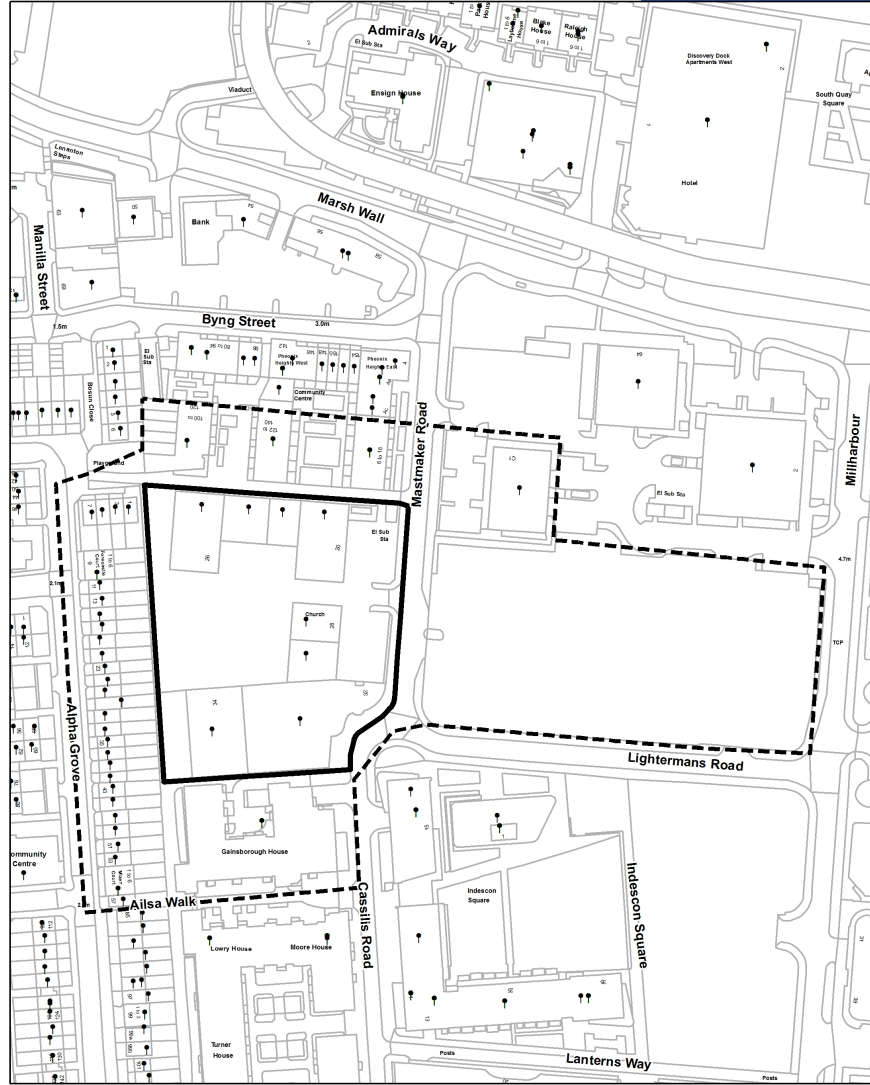

Planning Application Site Map
PA/13/02773

- Planning Application Site Boundary
- Consultation Area
- Locally Listed Buildings
- Statutory Listed Buildings
- Land Parcel Address
- OSLine

This Site Map displays the Planning Application Site Boundary and the neighbouring Occupiers / Owners who were consulted as part of the Planning Application process.