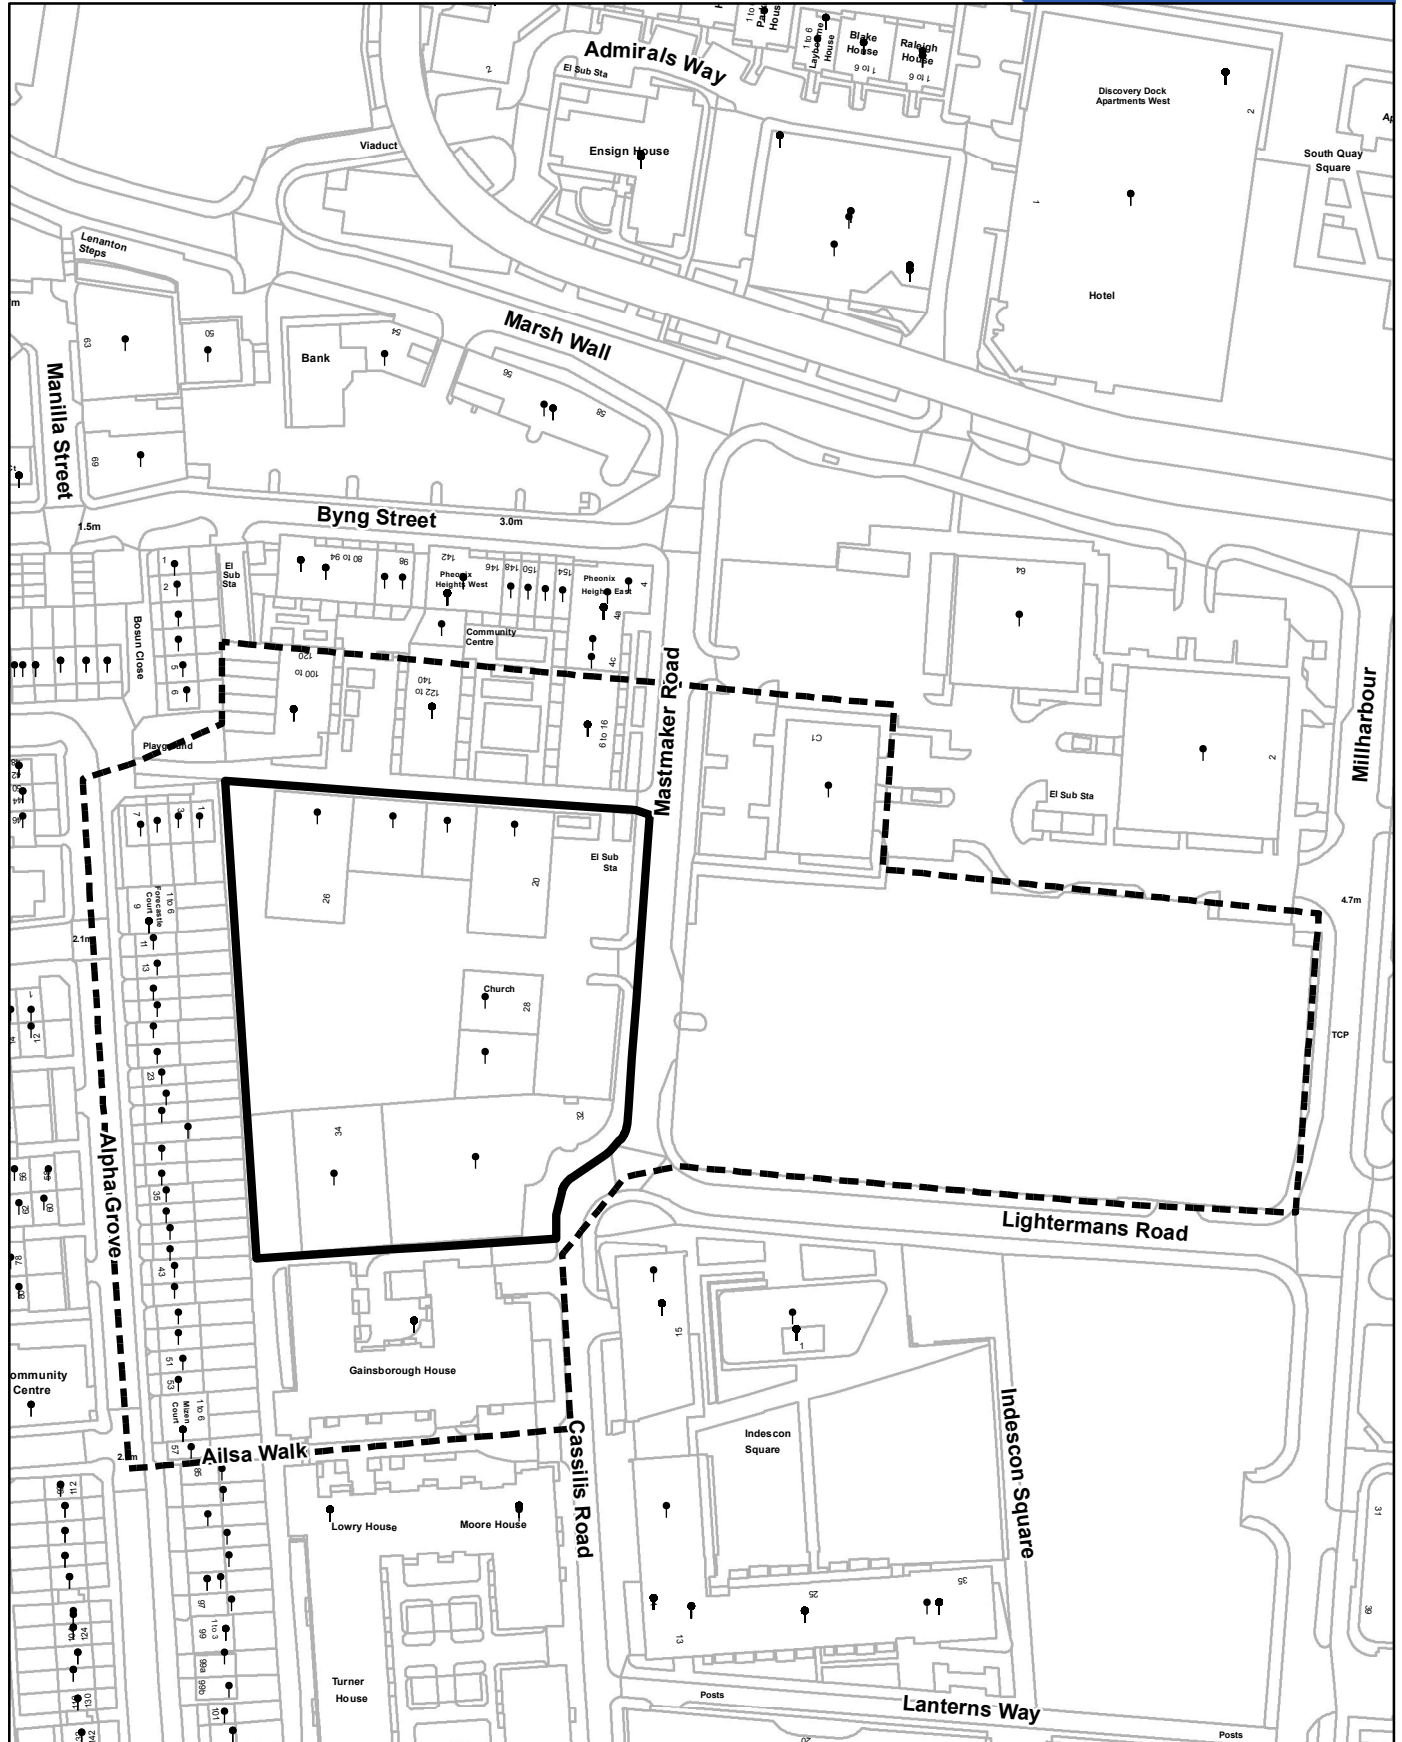

# Planning Application Site Map

## PA/13/02773

- Planning Application Site Boundary
- Locally Listed Buildings
- Land Parcel Address
- 0 20 m
- Consultation Area
- Statutory Listed Buildings
- OSLine

This Site Map displays the Planning Application Site Boundary and the neighbouring Occupiers / Owners who were consulted as part of the Planning Application process.