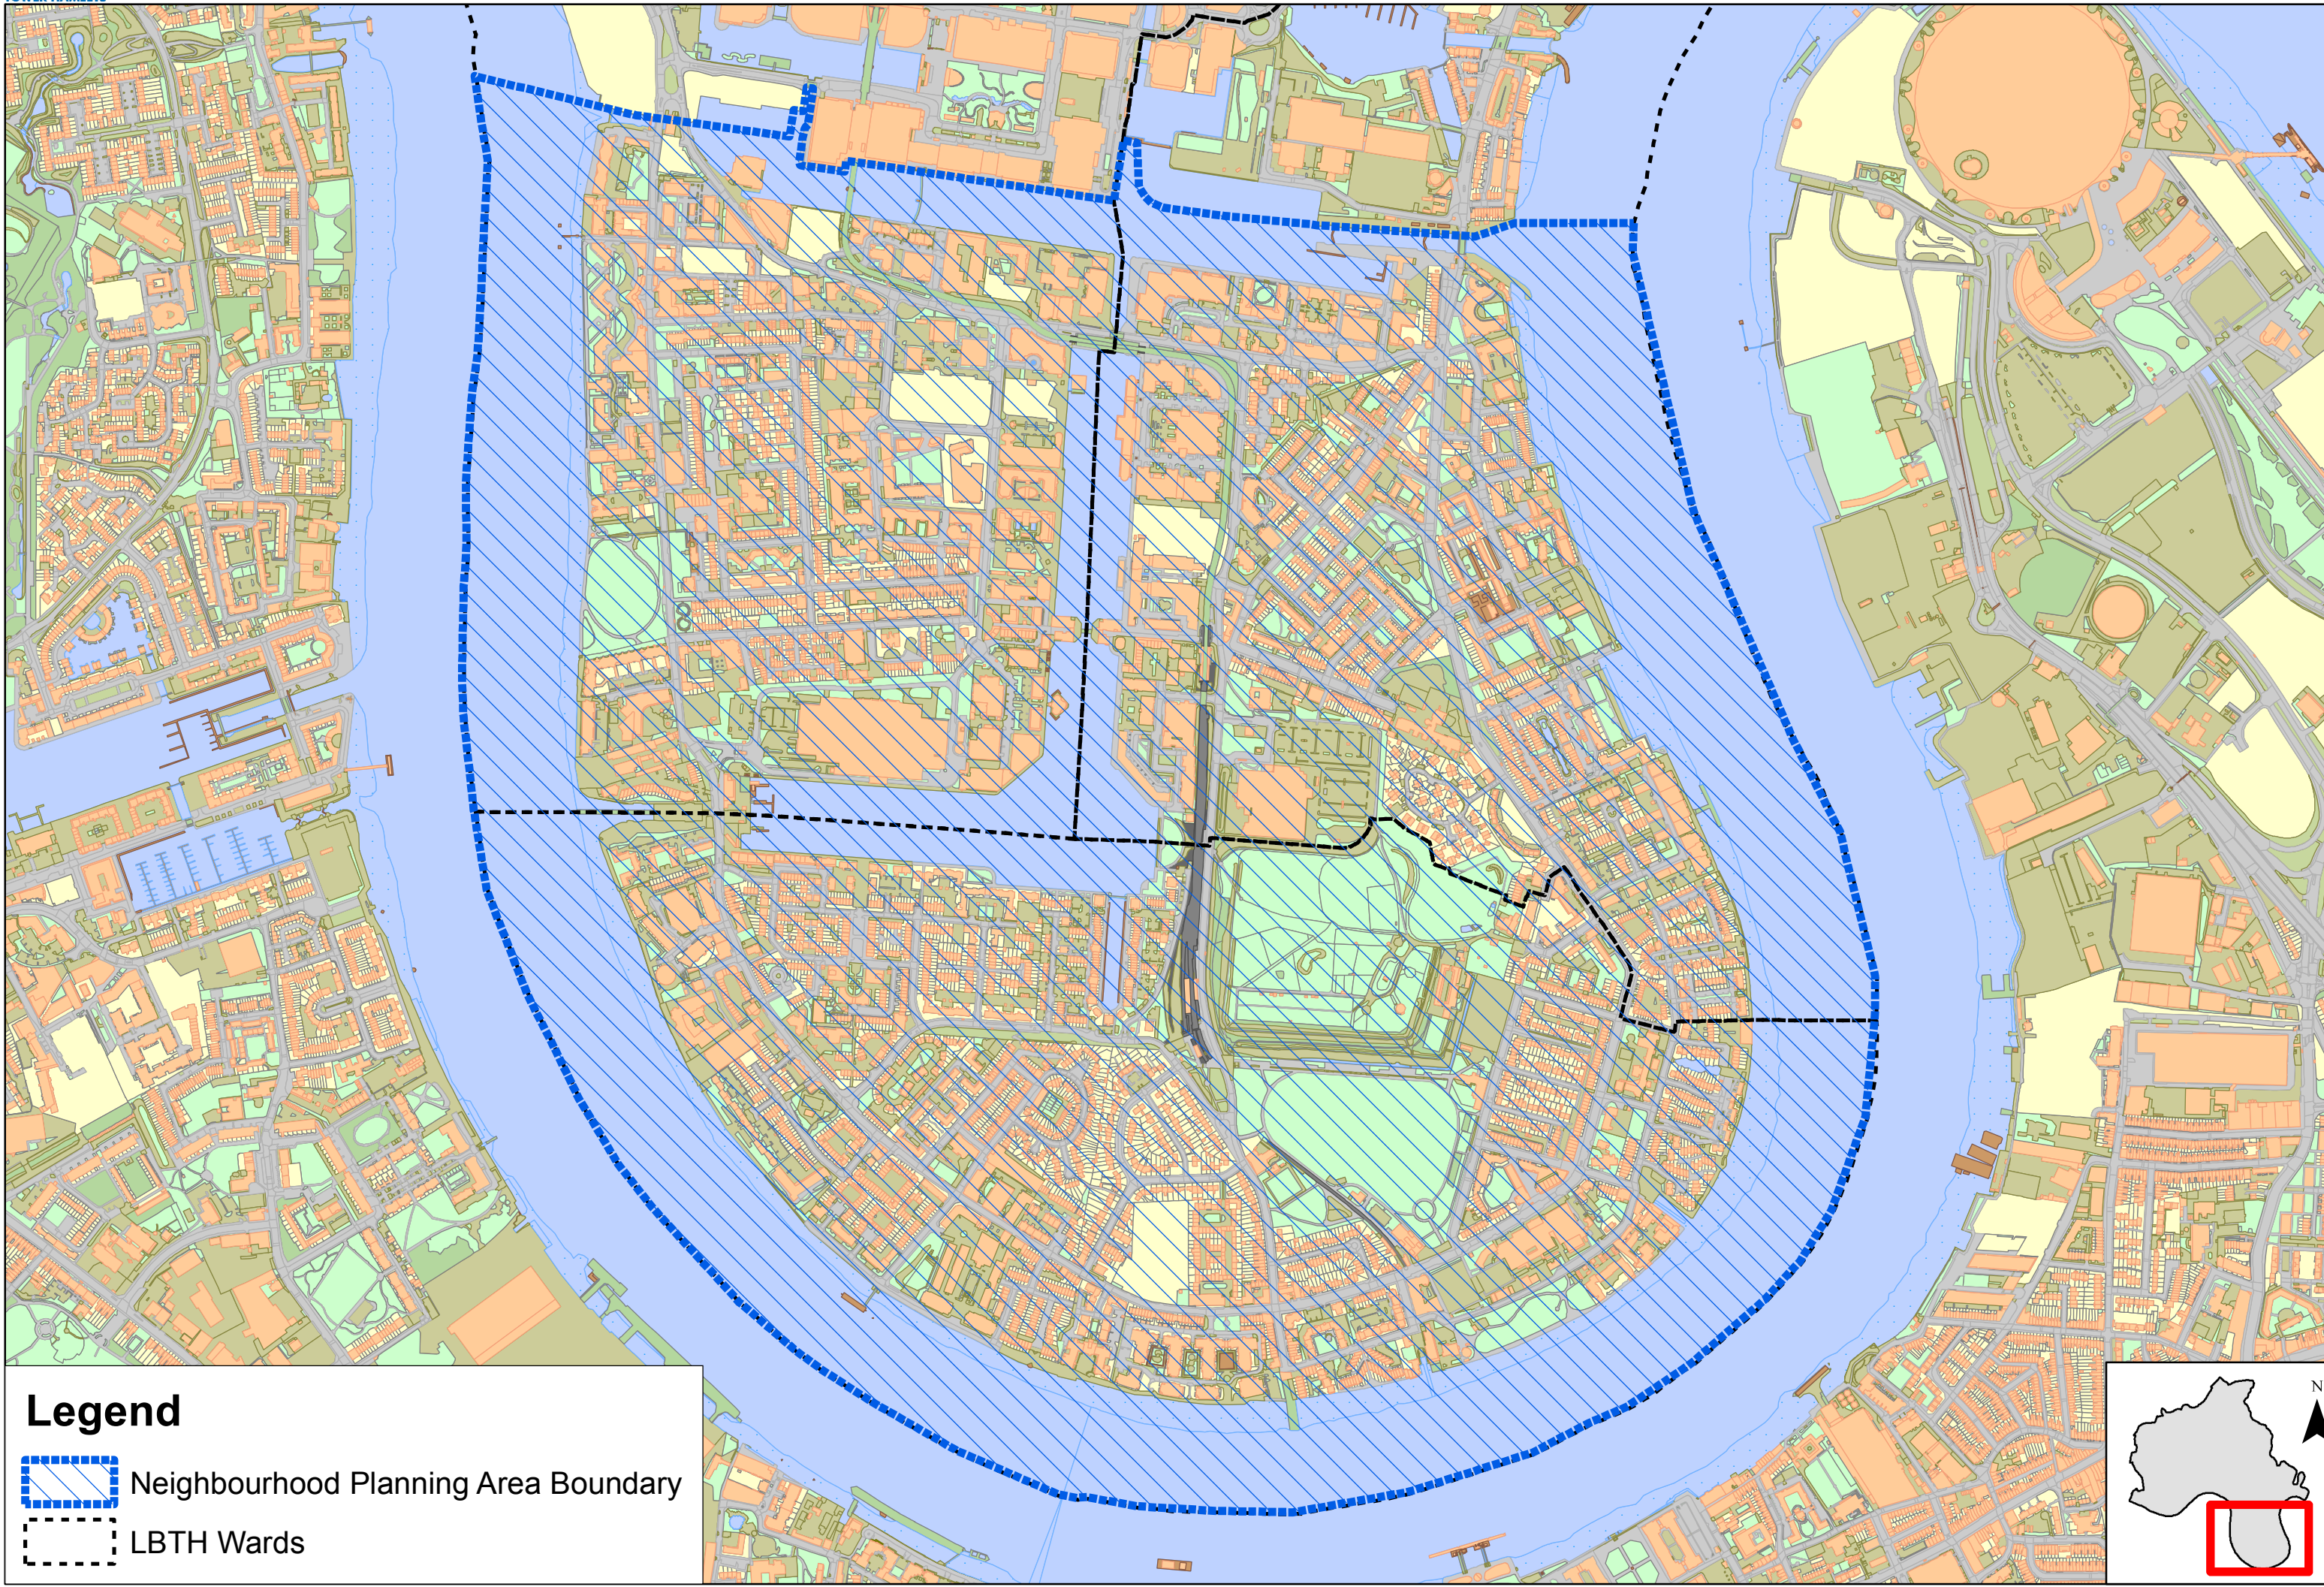

Isle of Dogs

Legend

-  Neighbourhood Planning Area Boundary
-  LBTH Wards