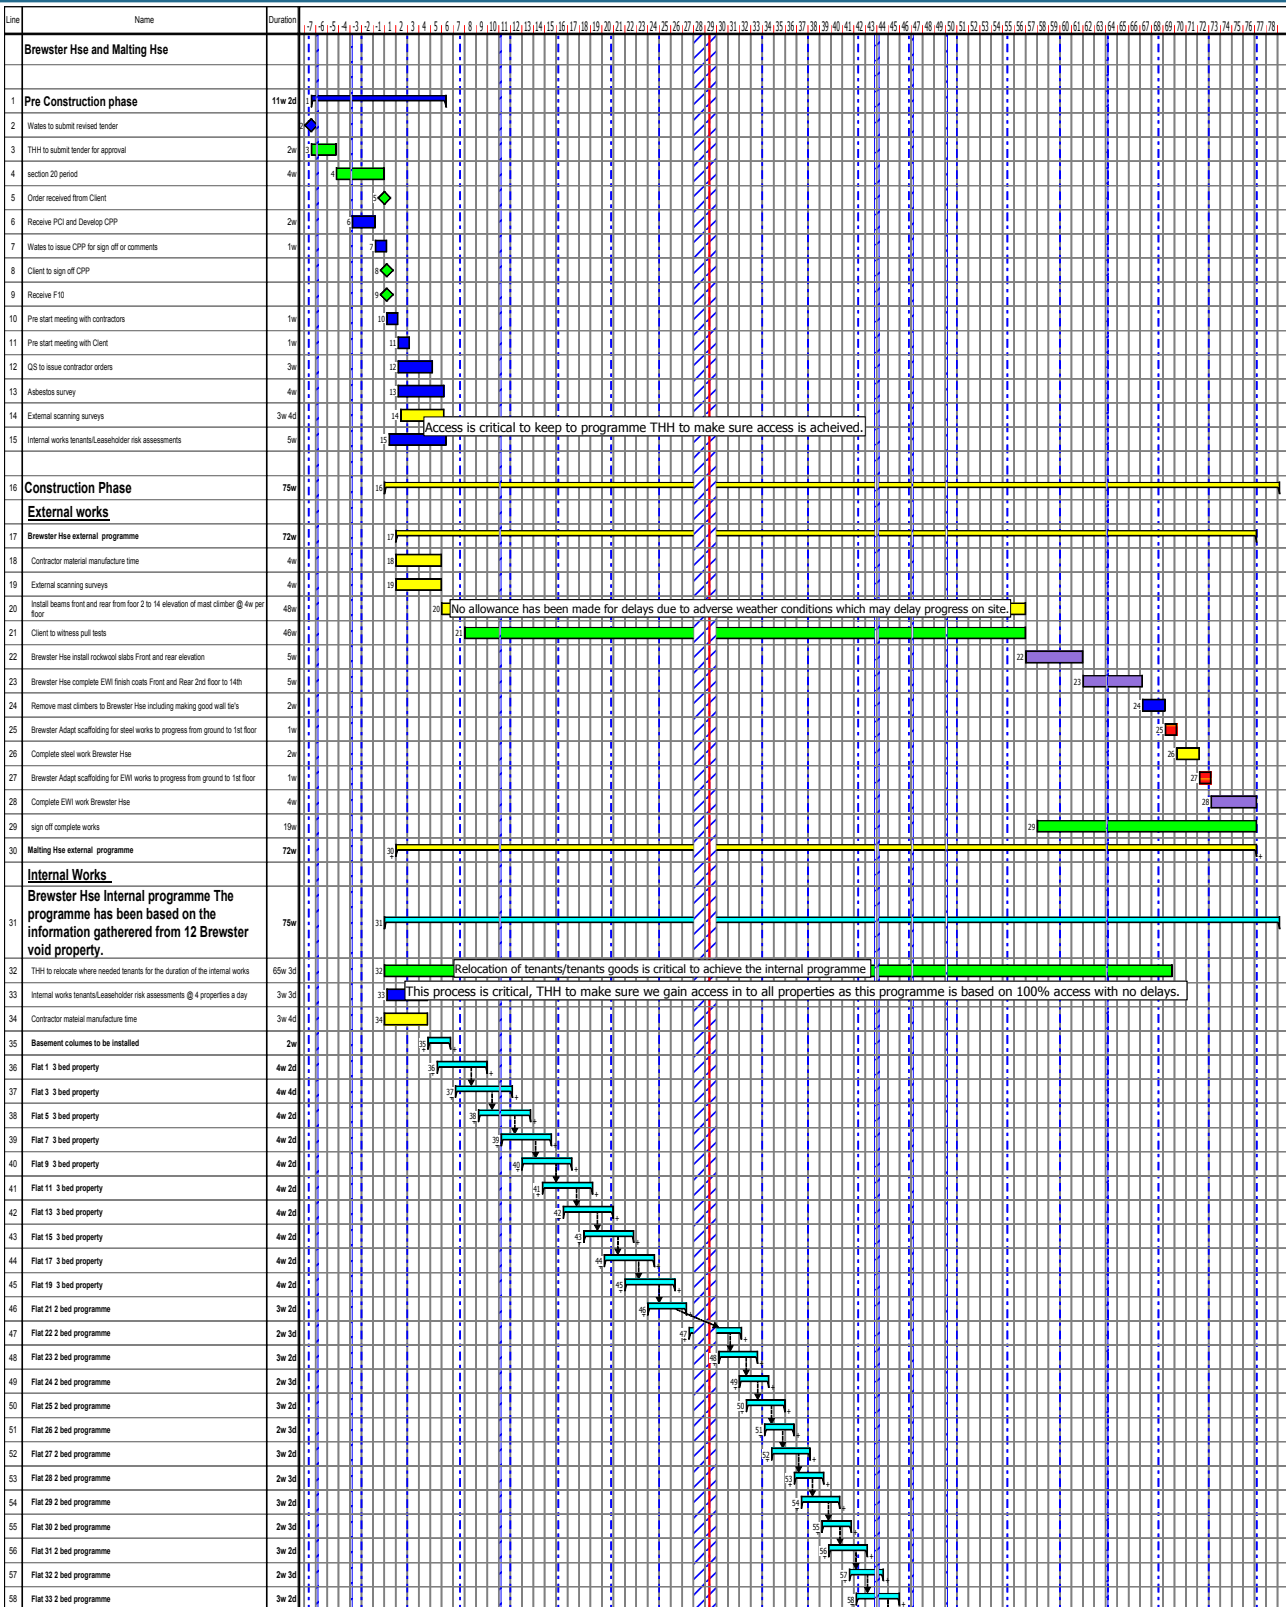

Tower Hamlets Homes Brewster & Malting Houses

Revision .

C young:

Tower Hamlets Homes Brewster & Malting Houses

Revision .

C young: