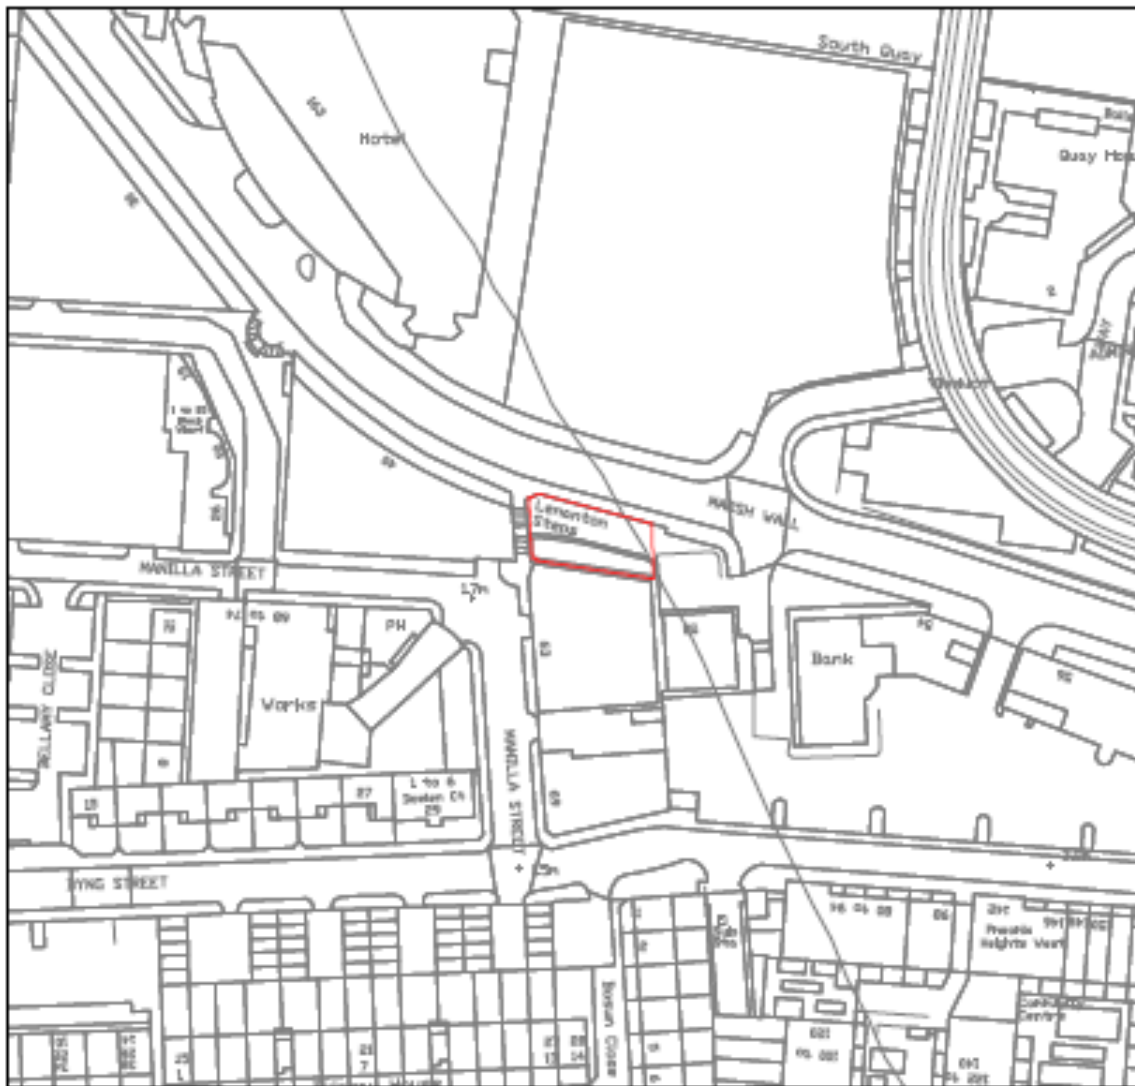

Appendix 1 – Wayside Gardens Site Plan

Wayside Gardens Marsh Wall London E14	Print @A4 MAR 2015
	Scale: 1/1250

 Extent of site

Produced from Ordnance Survey data and incorporating surveyed revision available at this date.
© Crown Copyright 1994, Reproduced by permission of the Controller of Her Majesty's Stationery Office.
Supplied by London Borough of Tower Hamlets Licence Number LA10018208