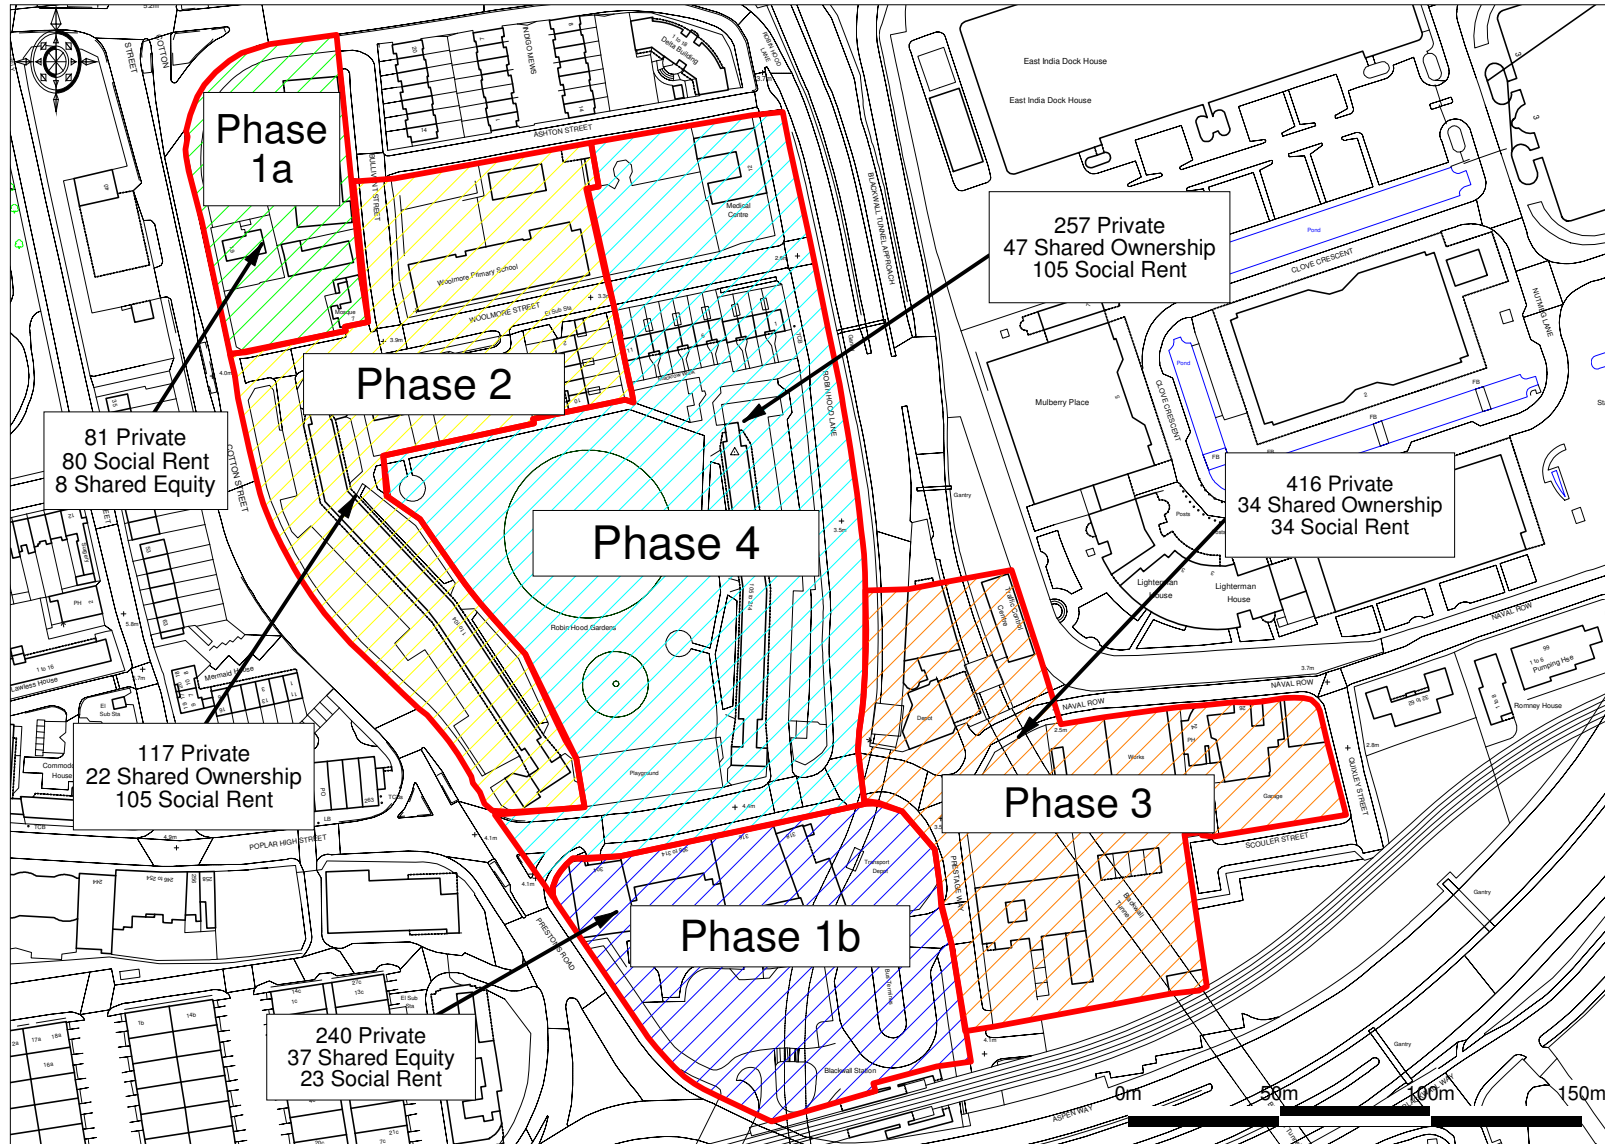

Blackwall Reach - Residential Distribution

Enabled by Ordnance Survey

© Crown Copyright 2009. All rights reserved. Licence number 100020449. Plotted Scale - 1:2500