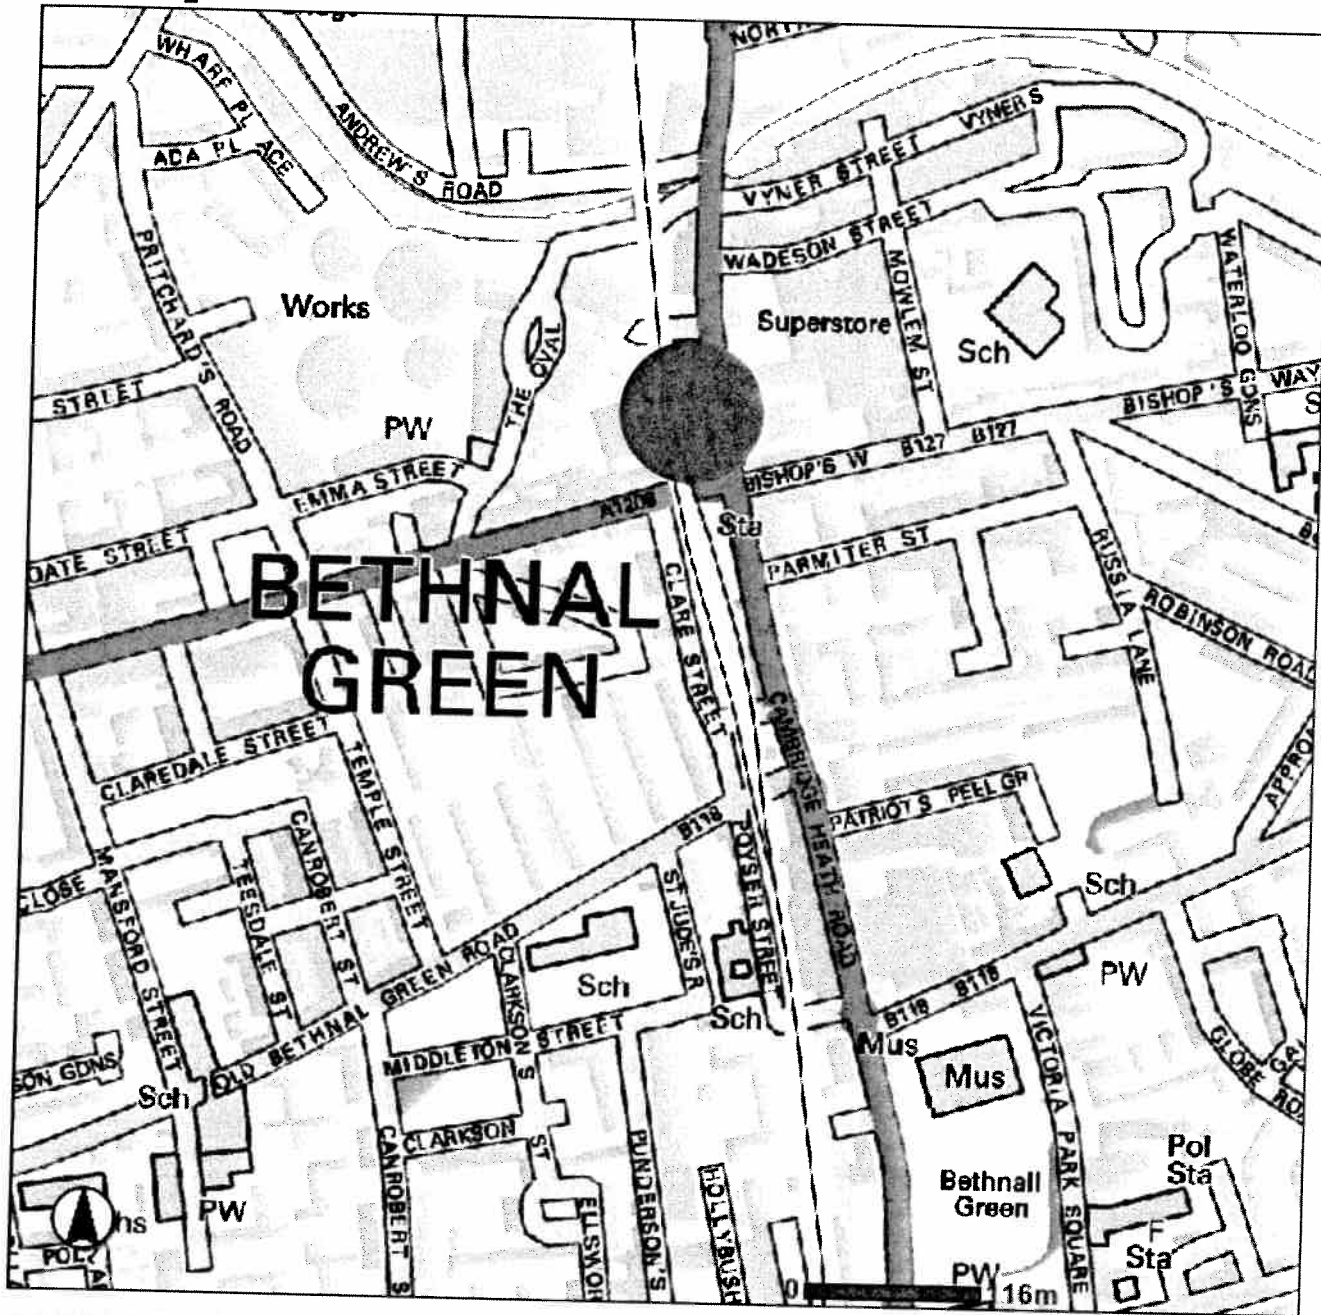

Appendix 3

Map

Scale 1:5000

Map of:

Notes:

497-499 Cambridge Heth Road (S)

Produced 1 April 2009 from Ordnance Survey digital data and incorporating surveyed revision available at this date. © Crown Copyright 1998.

Reproduction in whole or part is prohibited without prior permission of Ordnance Survey

Supplied by London Borough of Tower Hamlets

Licence Number: LA100019288

Map

Scale 1:1250

Map of:

497-499 Cambridge Heth Road (L)